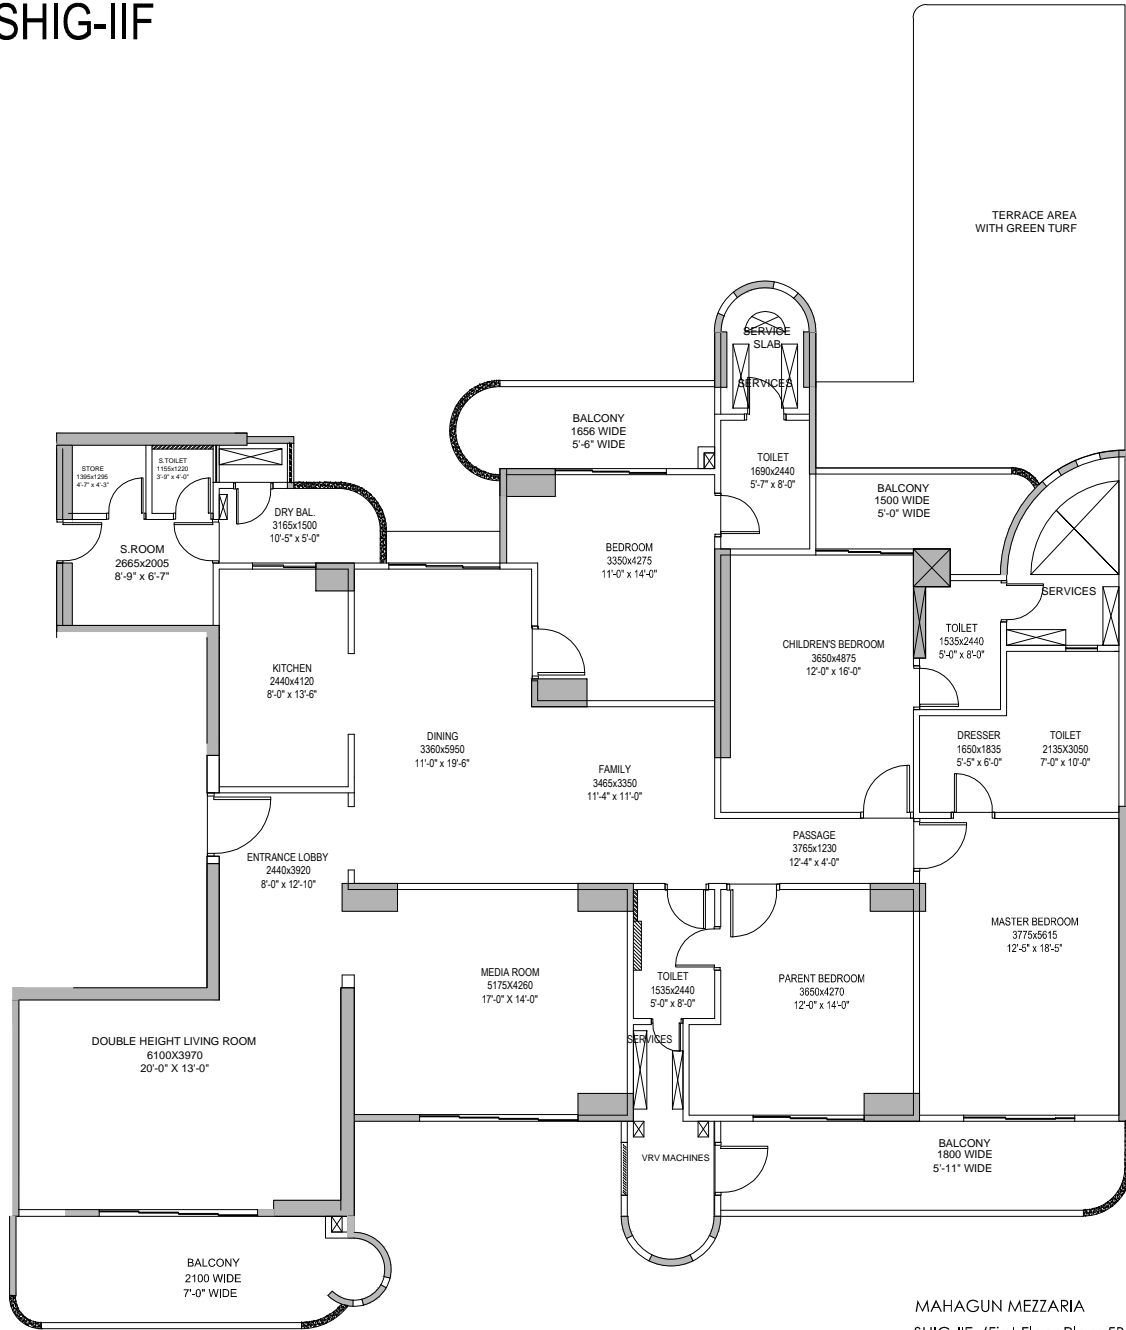

SHIG-IIF

MAHAGUN MEZZARIA
 SHIG-IIE (First Floor Plan: 5BHK)
 Tower 3 (MILANO & OSIMO)
 UNIT NO- 10,11

Carpet Area = 2328.00 sq. ft.
 Balcony area = 471.00 sq. ft.
 Terrace area = 408.00 sq. ft.

Disclaimer: carpet area has been calculated based on the clarification issued by MAHARERA via - MAHARERA /SECY/FILE NO: 27/ 84/2017, Dated: 14 June 2017