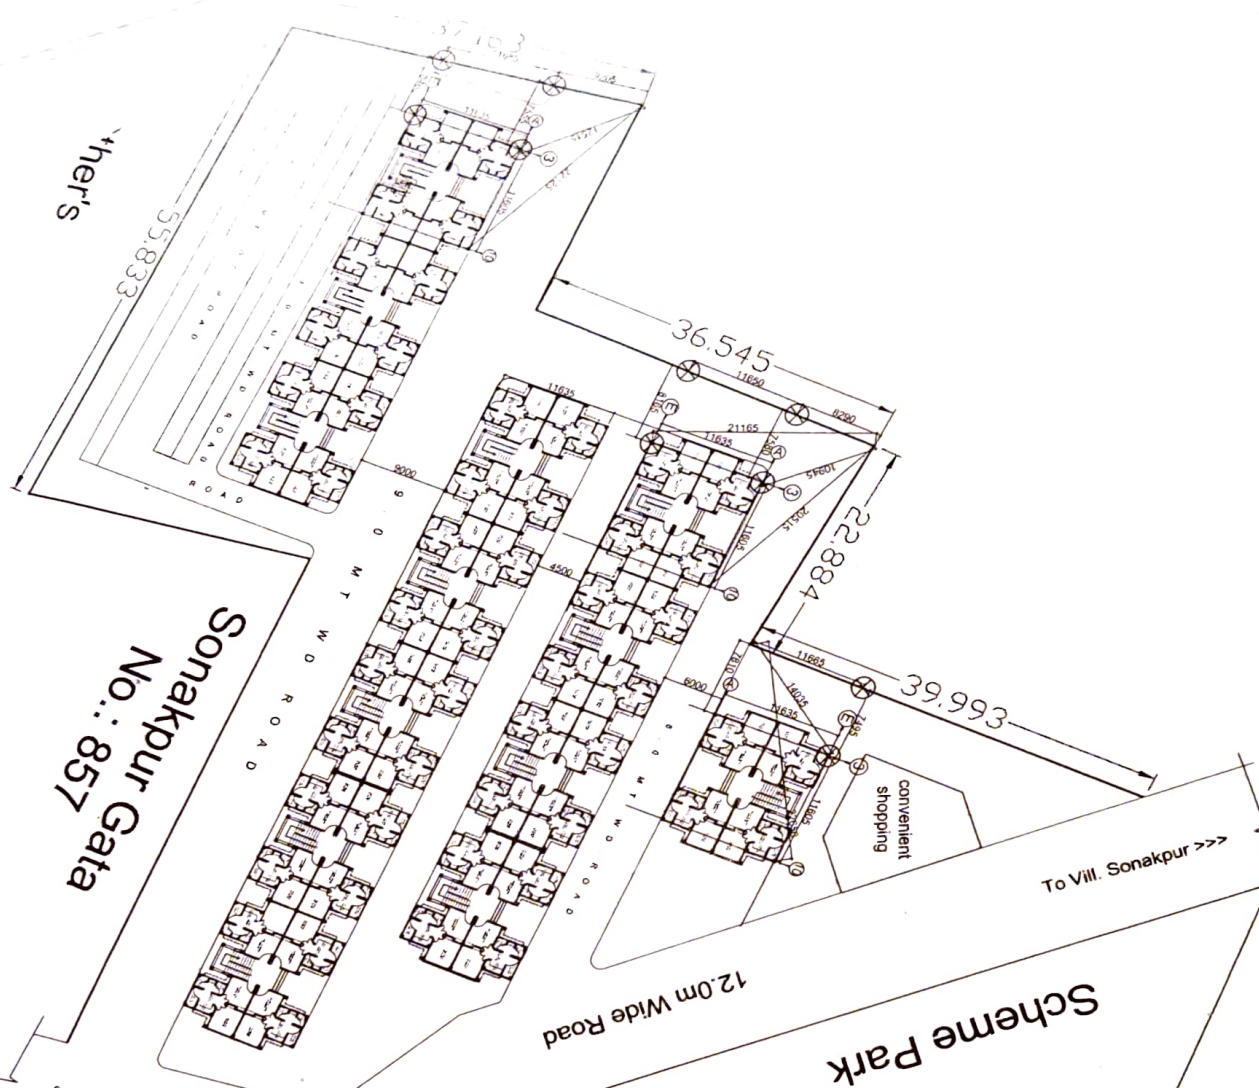

3/20/11

Sonakpur Gata
No.: 857

Scheme Park

BUILDING

NOTES:-

1. ALL DIMENSIONS ARE IN MM.
2. FIGURED DIMENSION SHALL BE FOLLOWED.
3. THIS DRAWING TO BE READ IN CONJUNCTION WITH RELEVANT STRUCTURAL AND MEP DRAWINGS.
4. ANY DISCREPANCY IN THIS DRAWING SHALL BE BROUGHT TO THE NOTICE OF ARCHITECT AND CONSTRUCTION SHALL COMMENCE AFTER RESOLUTION OF THE DISCREPANCY.
5. REFER DETAILED DRAWINGS FOR RELEVANT DETAILS AND DETAILED DRAWINGS SHALL SUPERSEDE LARGE SCALE DRAWINGS.
6. THIS DRAWING IS NOT TO BE USED OR REPRODUCED WITHOUT PERMISSION.

Rev. No.	Date	Revision

PROPOSED HOUSING FOR RESIDENTIAL WANTS
AREA TOWNSHIP AT SONAKPUR
DATA RECALCULATED FOR
REPRODUCTION.

DATE: LAYOUT PLANNING PLAN

DESIGNED FOR: CONSTRUCTION

DATE: 2011-03-20

SCALE: 1:1000