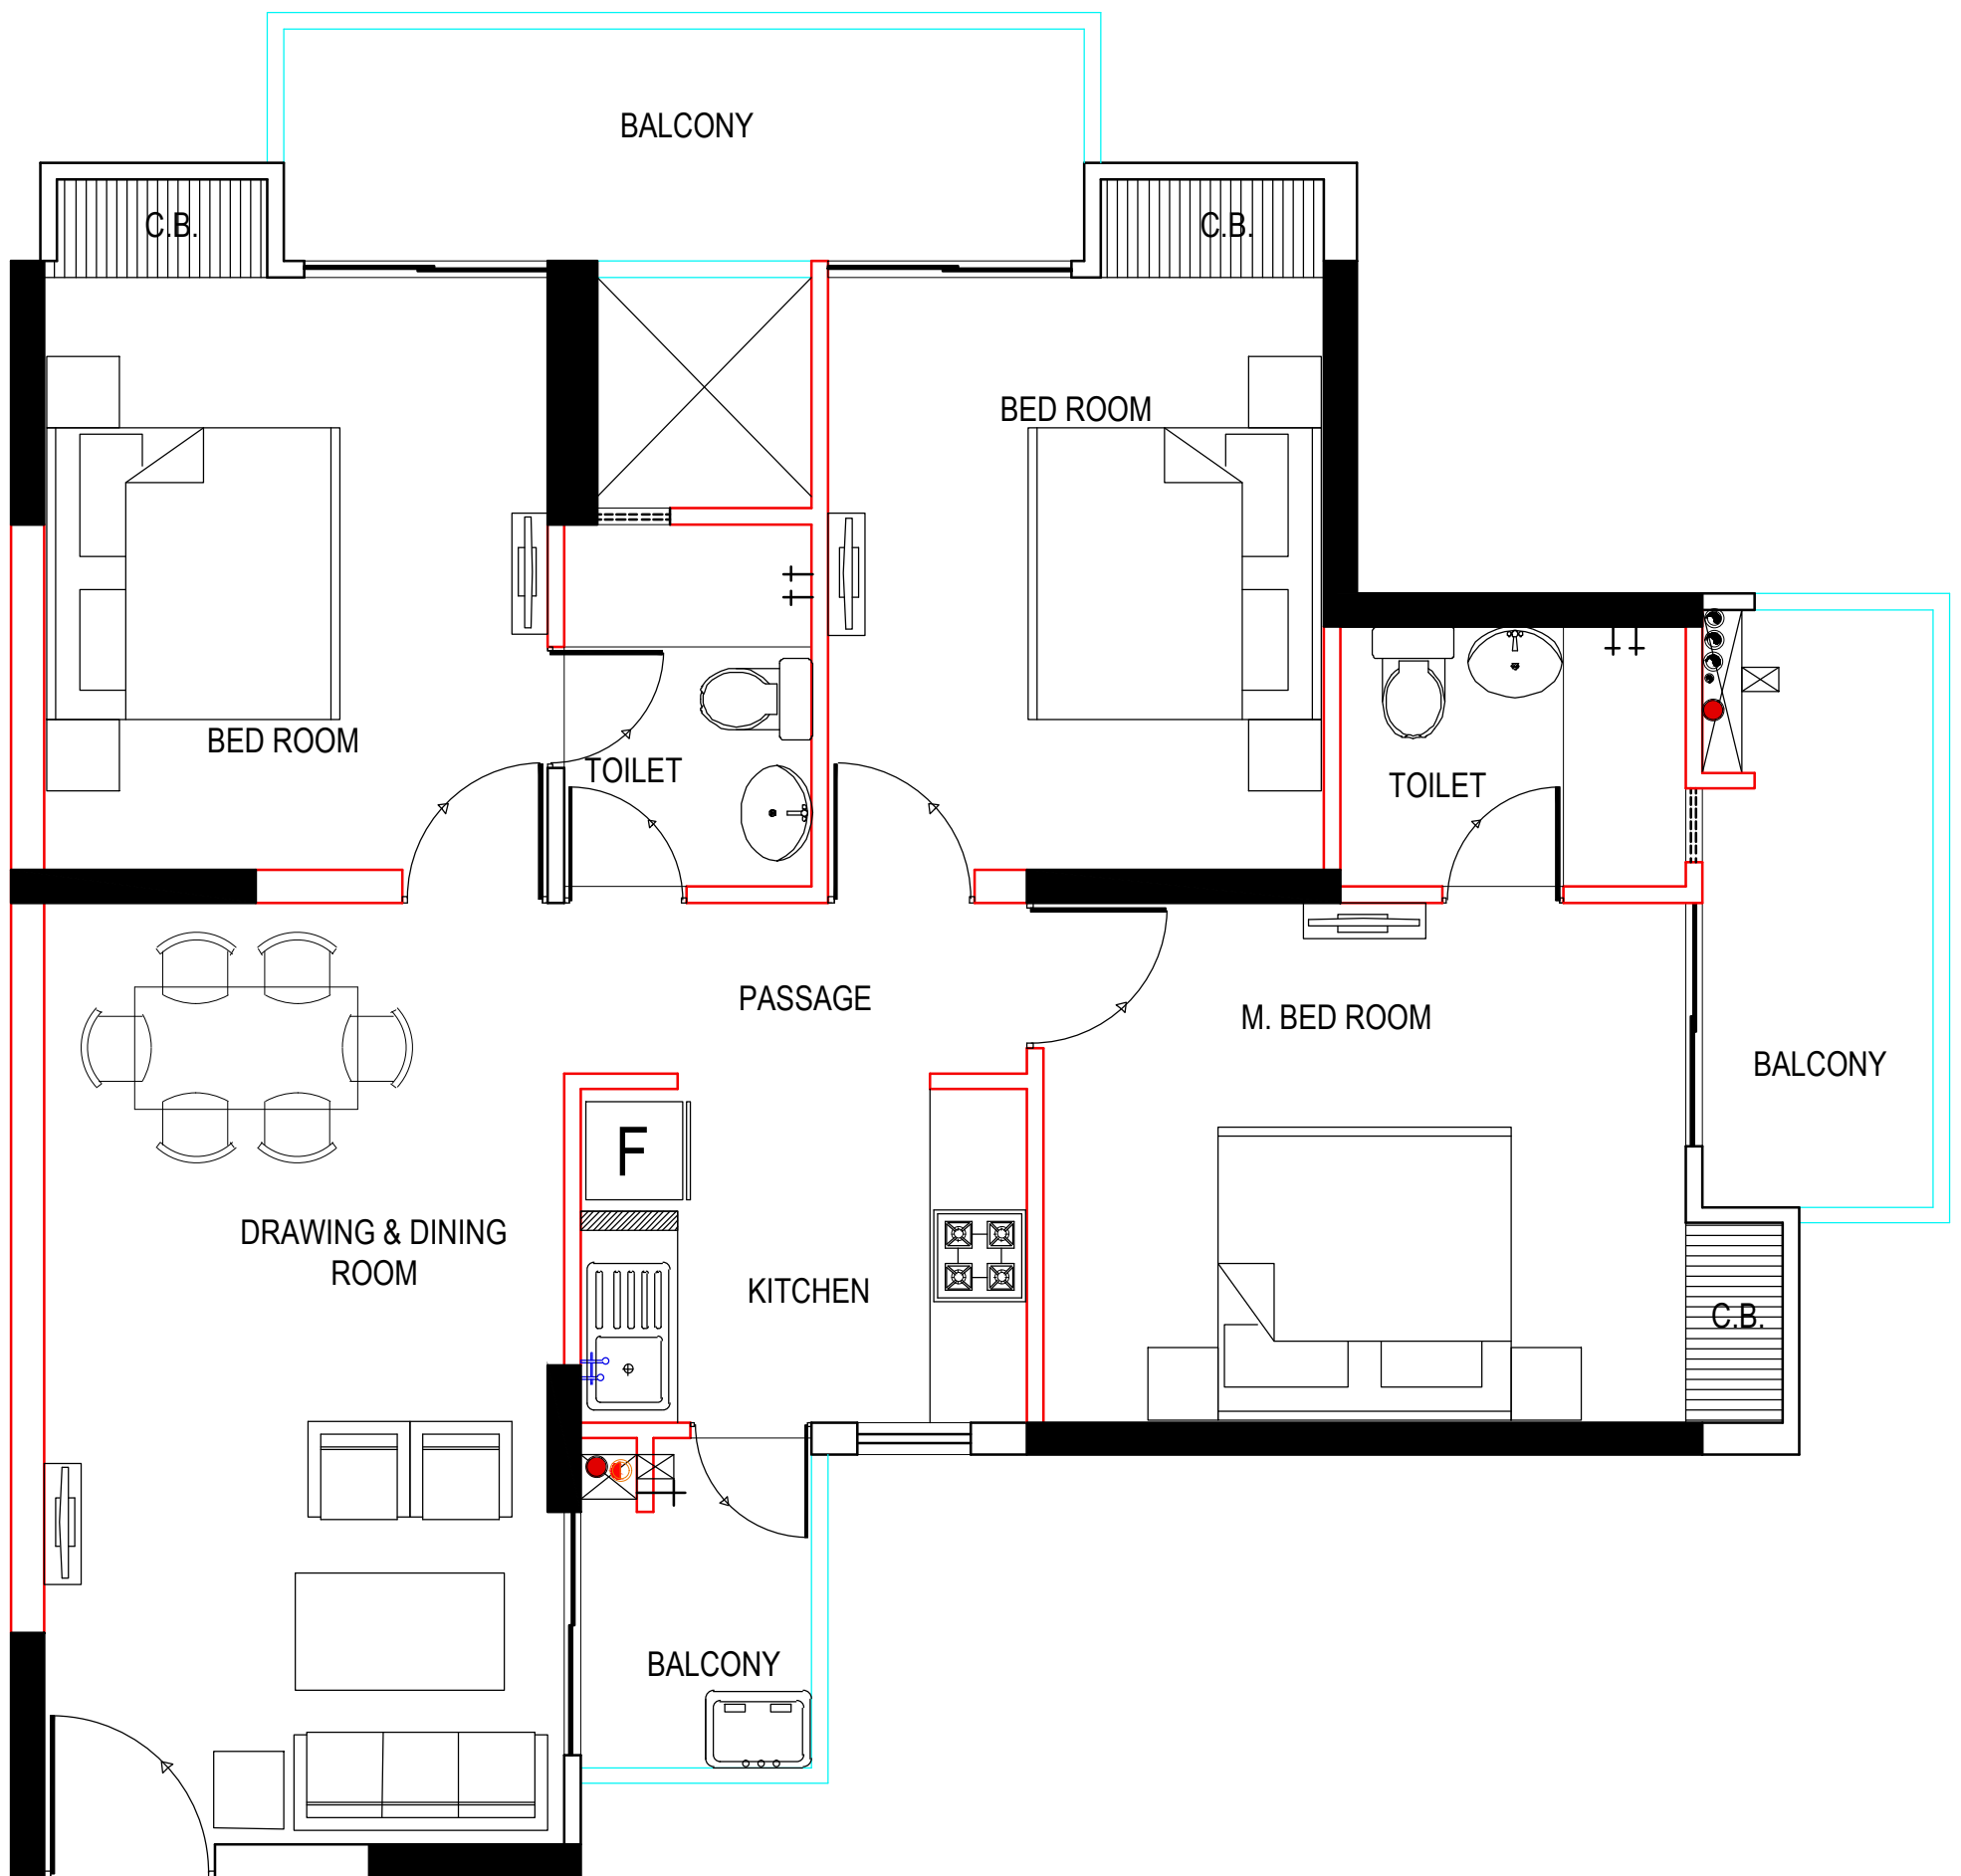

TYPE - VIII (1225)

3 BED RM. + 2 TOILET

CARPET AREA = 74.41 sqm (800.949 sqft)
BALCONY AREA = 16.77 sqm. (180.512 sqft.)