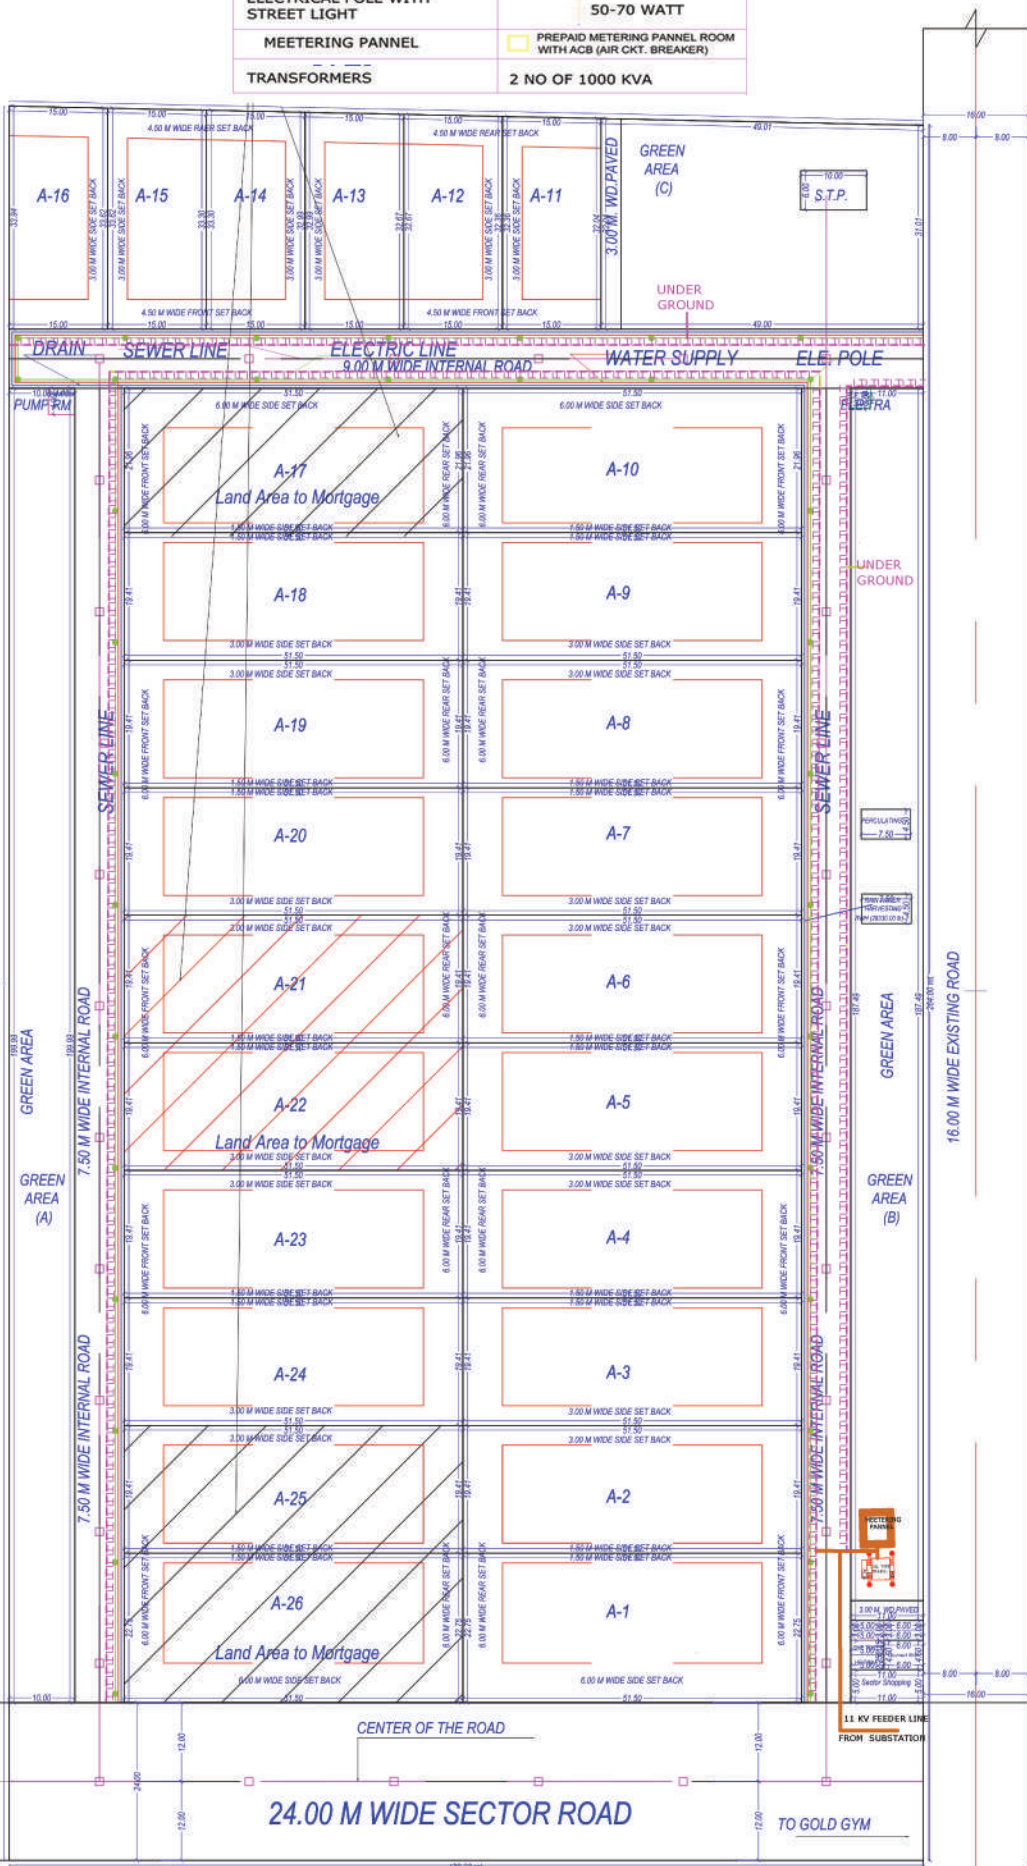

LEGEND OF ELECTRICAL SERVICES

ELECTRICAL POLE WITH STREET LIGHT	50-70 WATT
MEETERING PANNEL	PREPAID METERING PANNEL ROOM WITH ACB (AIR CKT. BREAKER)
TRANSFORMERS	2 NO OF 1000 KVA

ELECTRICITY PLAN