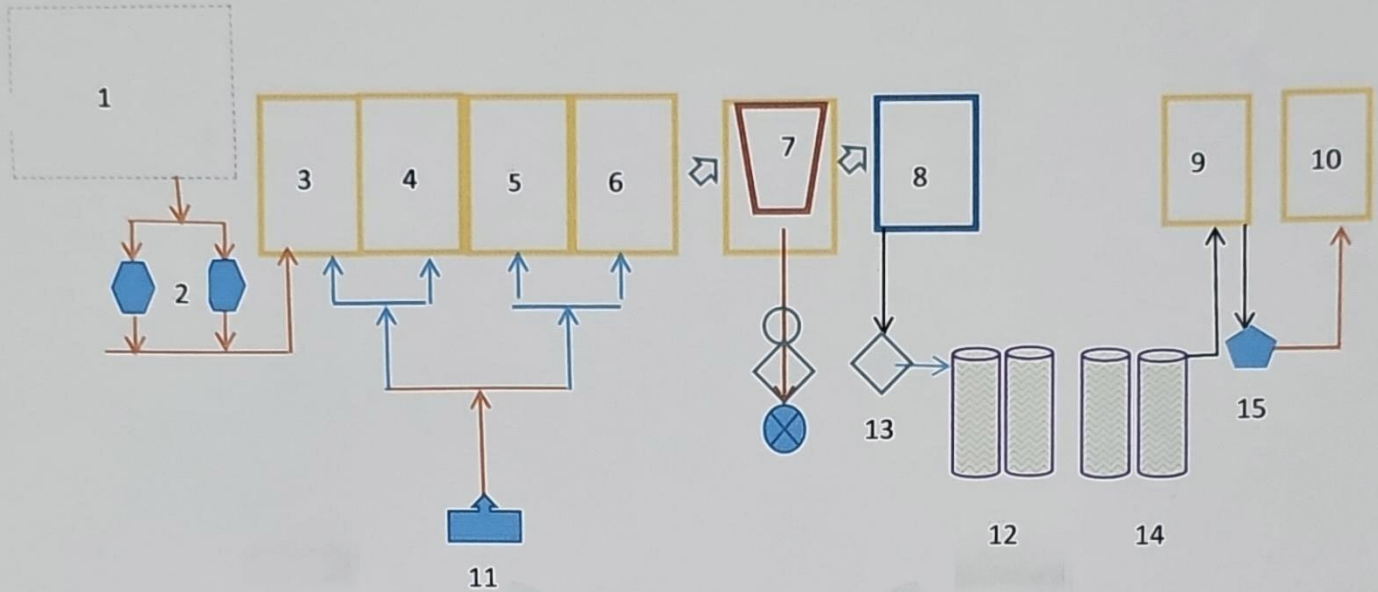

## STP LAYOUT FOR GOOBA GARDEN KALYANPUR

NO.	NAME	NO.	NAME	NO.	NAME
1	EQUILIZATION TANK	6	AERATION TANK 4	11	AIR BLOWERS
2	SEWER PUMP	7	SETTLER	12	MGF
3	AERATION TANK 1	8	BREAKUP TANK	13	FILTER FEED
4	AERATION TANK 2	9	TREATED TANK	14	ACF
5	AERATION TANK 3	10	UF TANK	15	UF