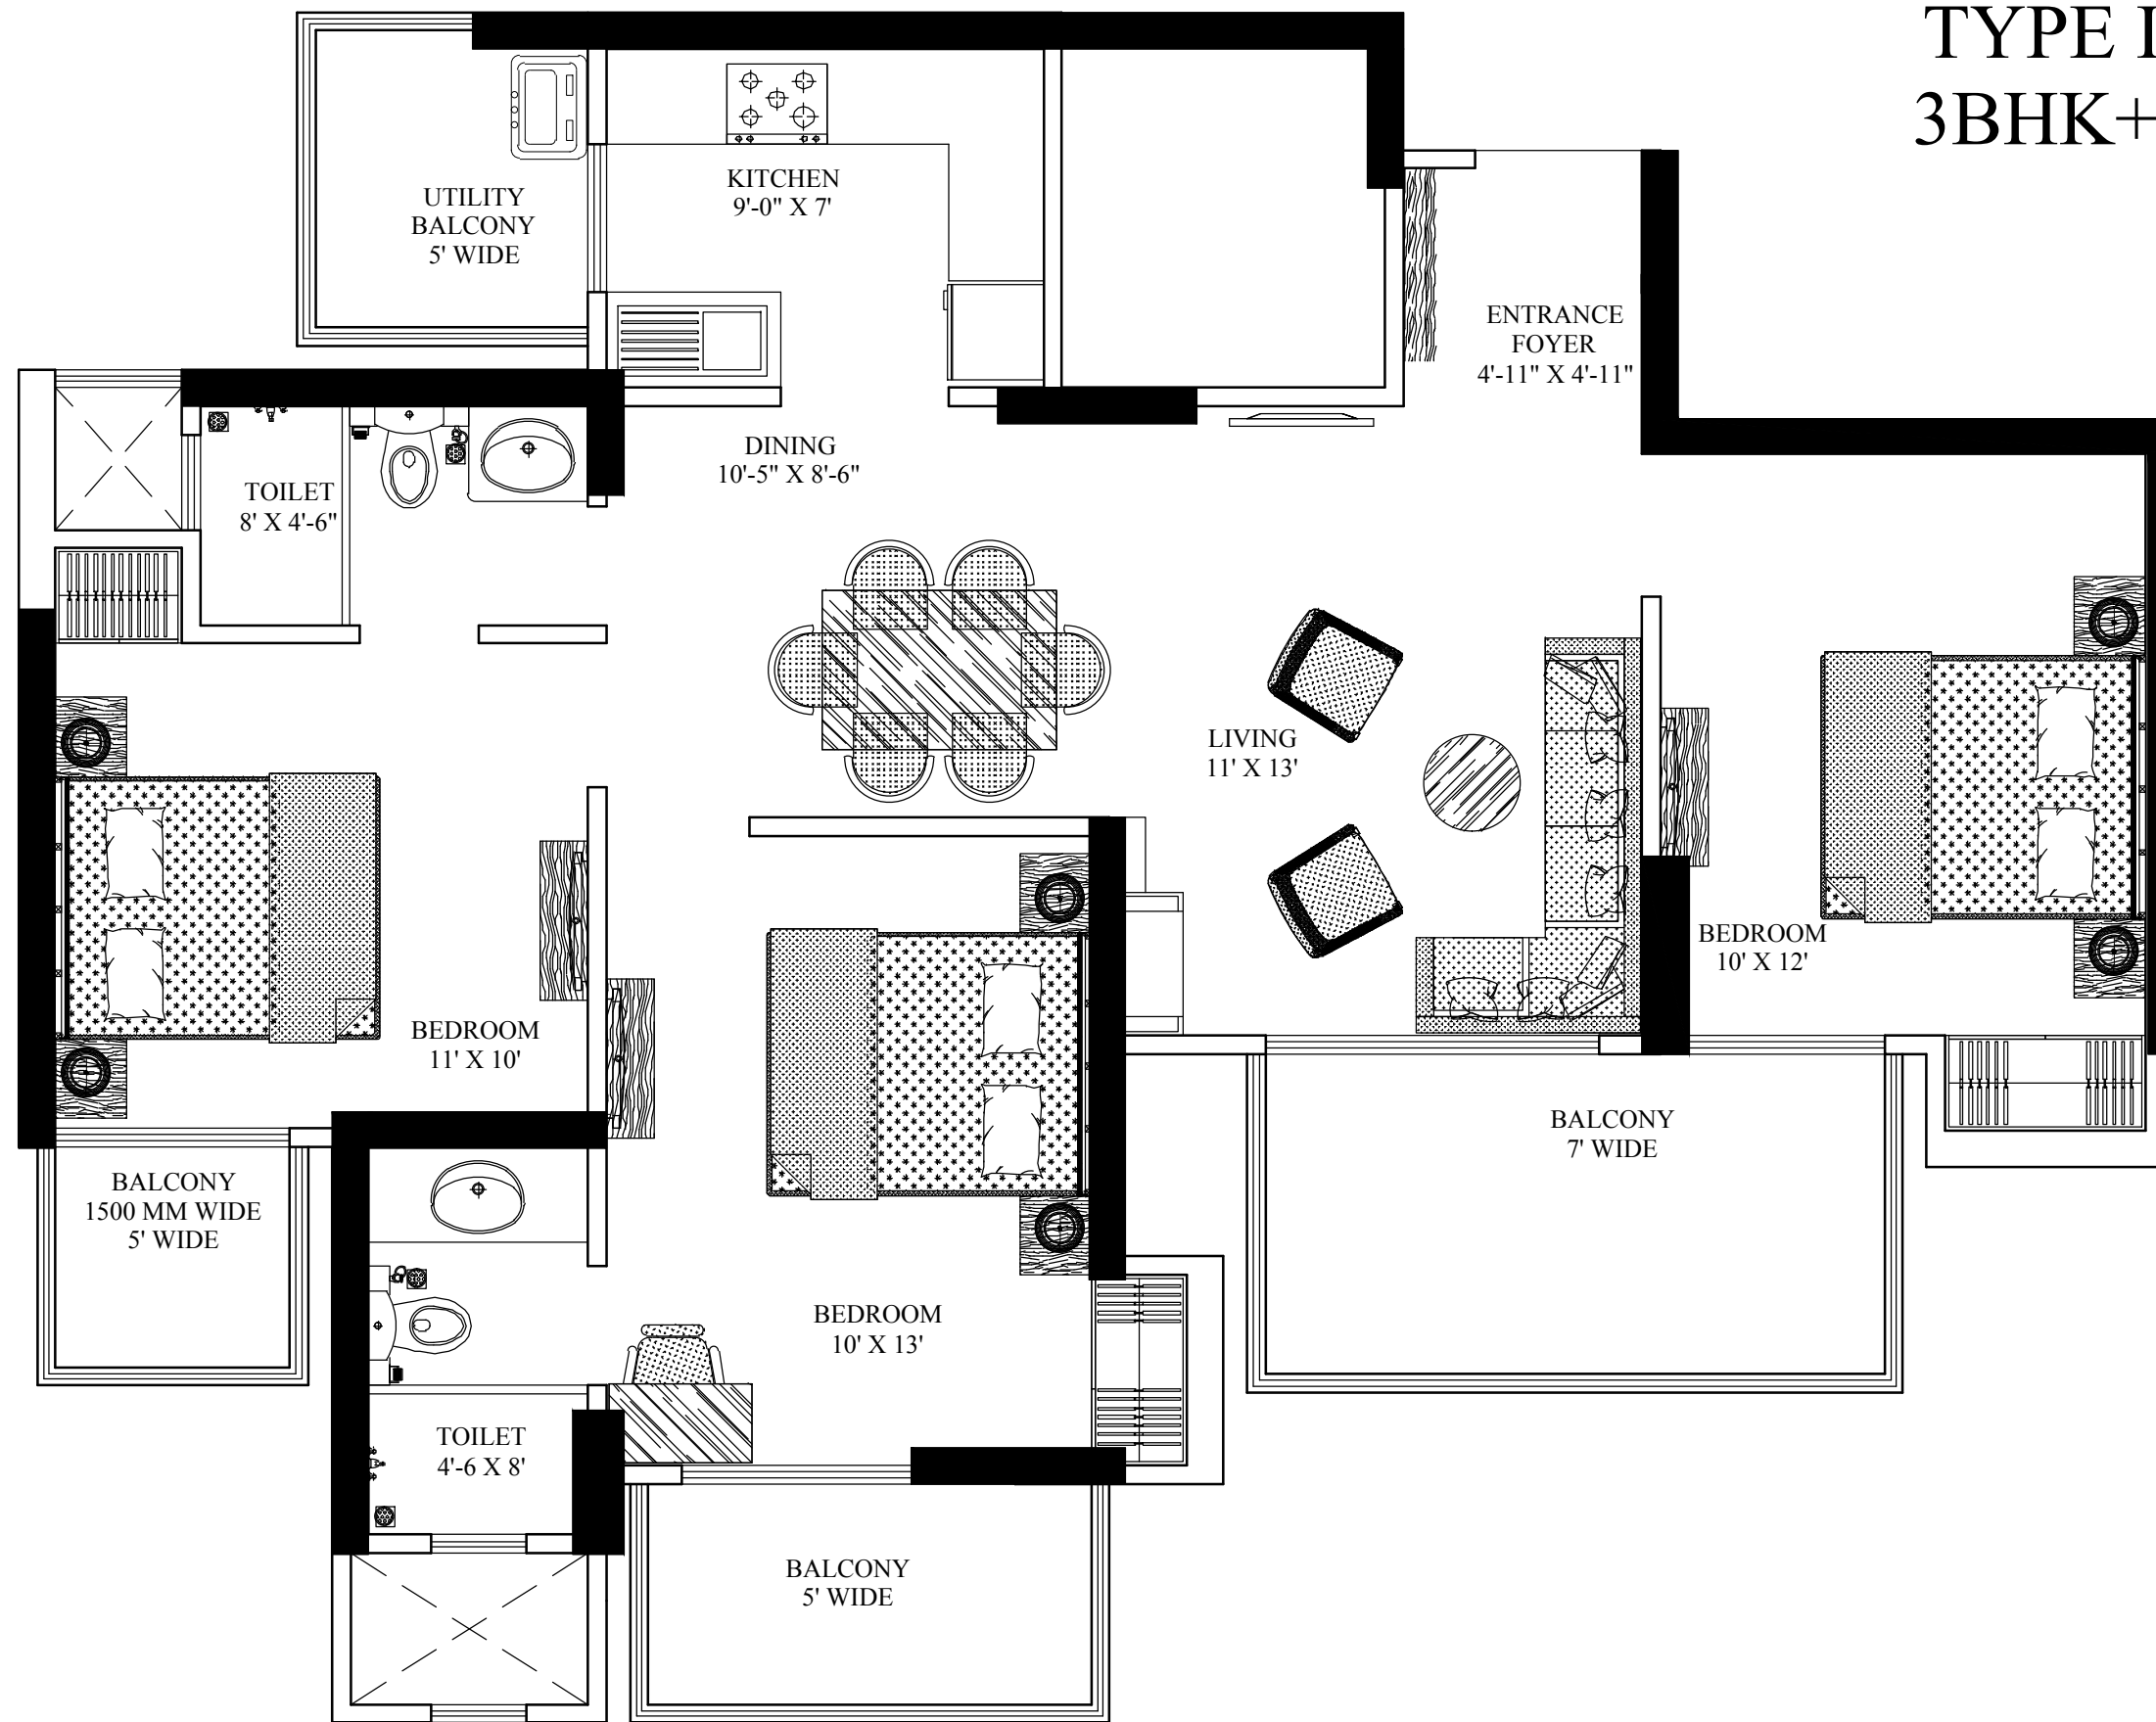

TYPE I (1435) 3BHK+2TOILET

CARPET AREA = 74.04 sqm (796.96 sqft)
 BALCONY AREA = 19.70 sqm. (212.05 sqft.)