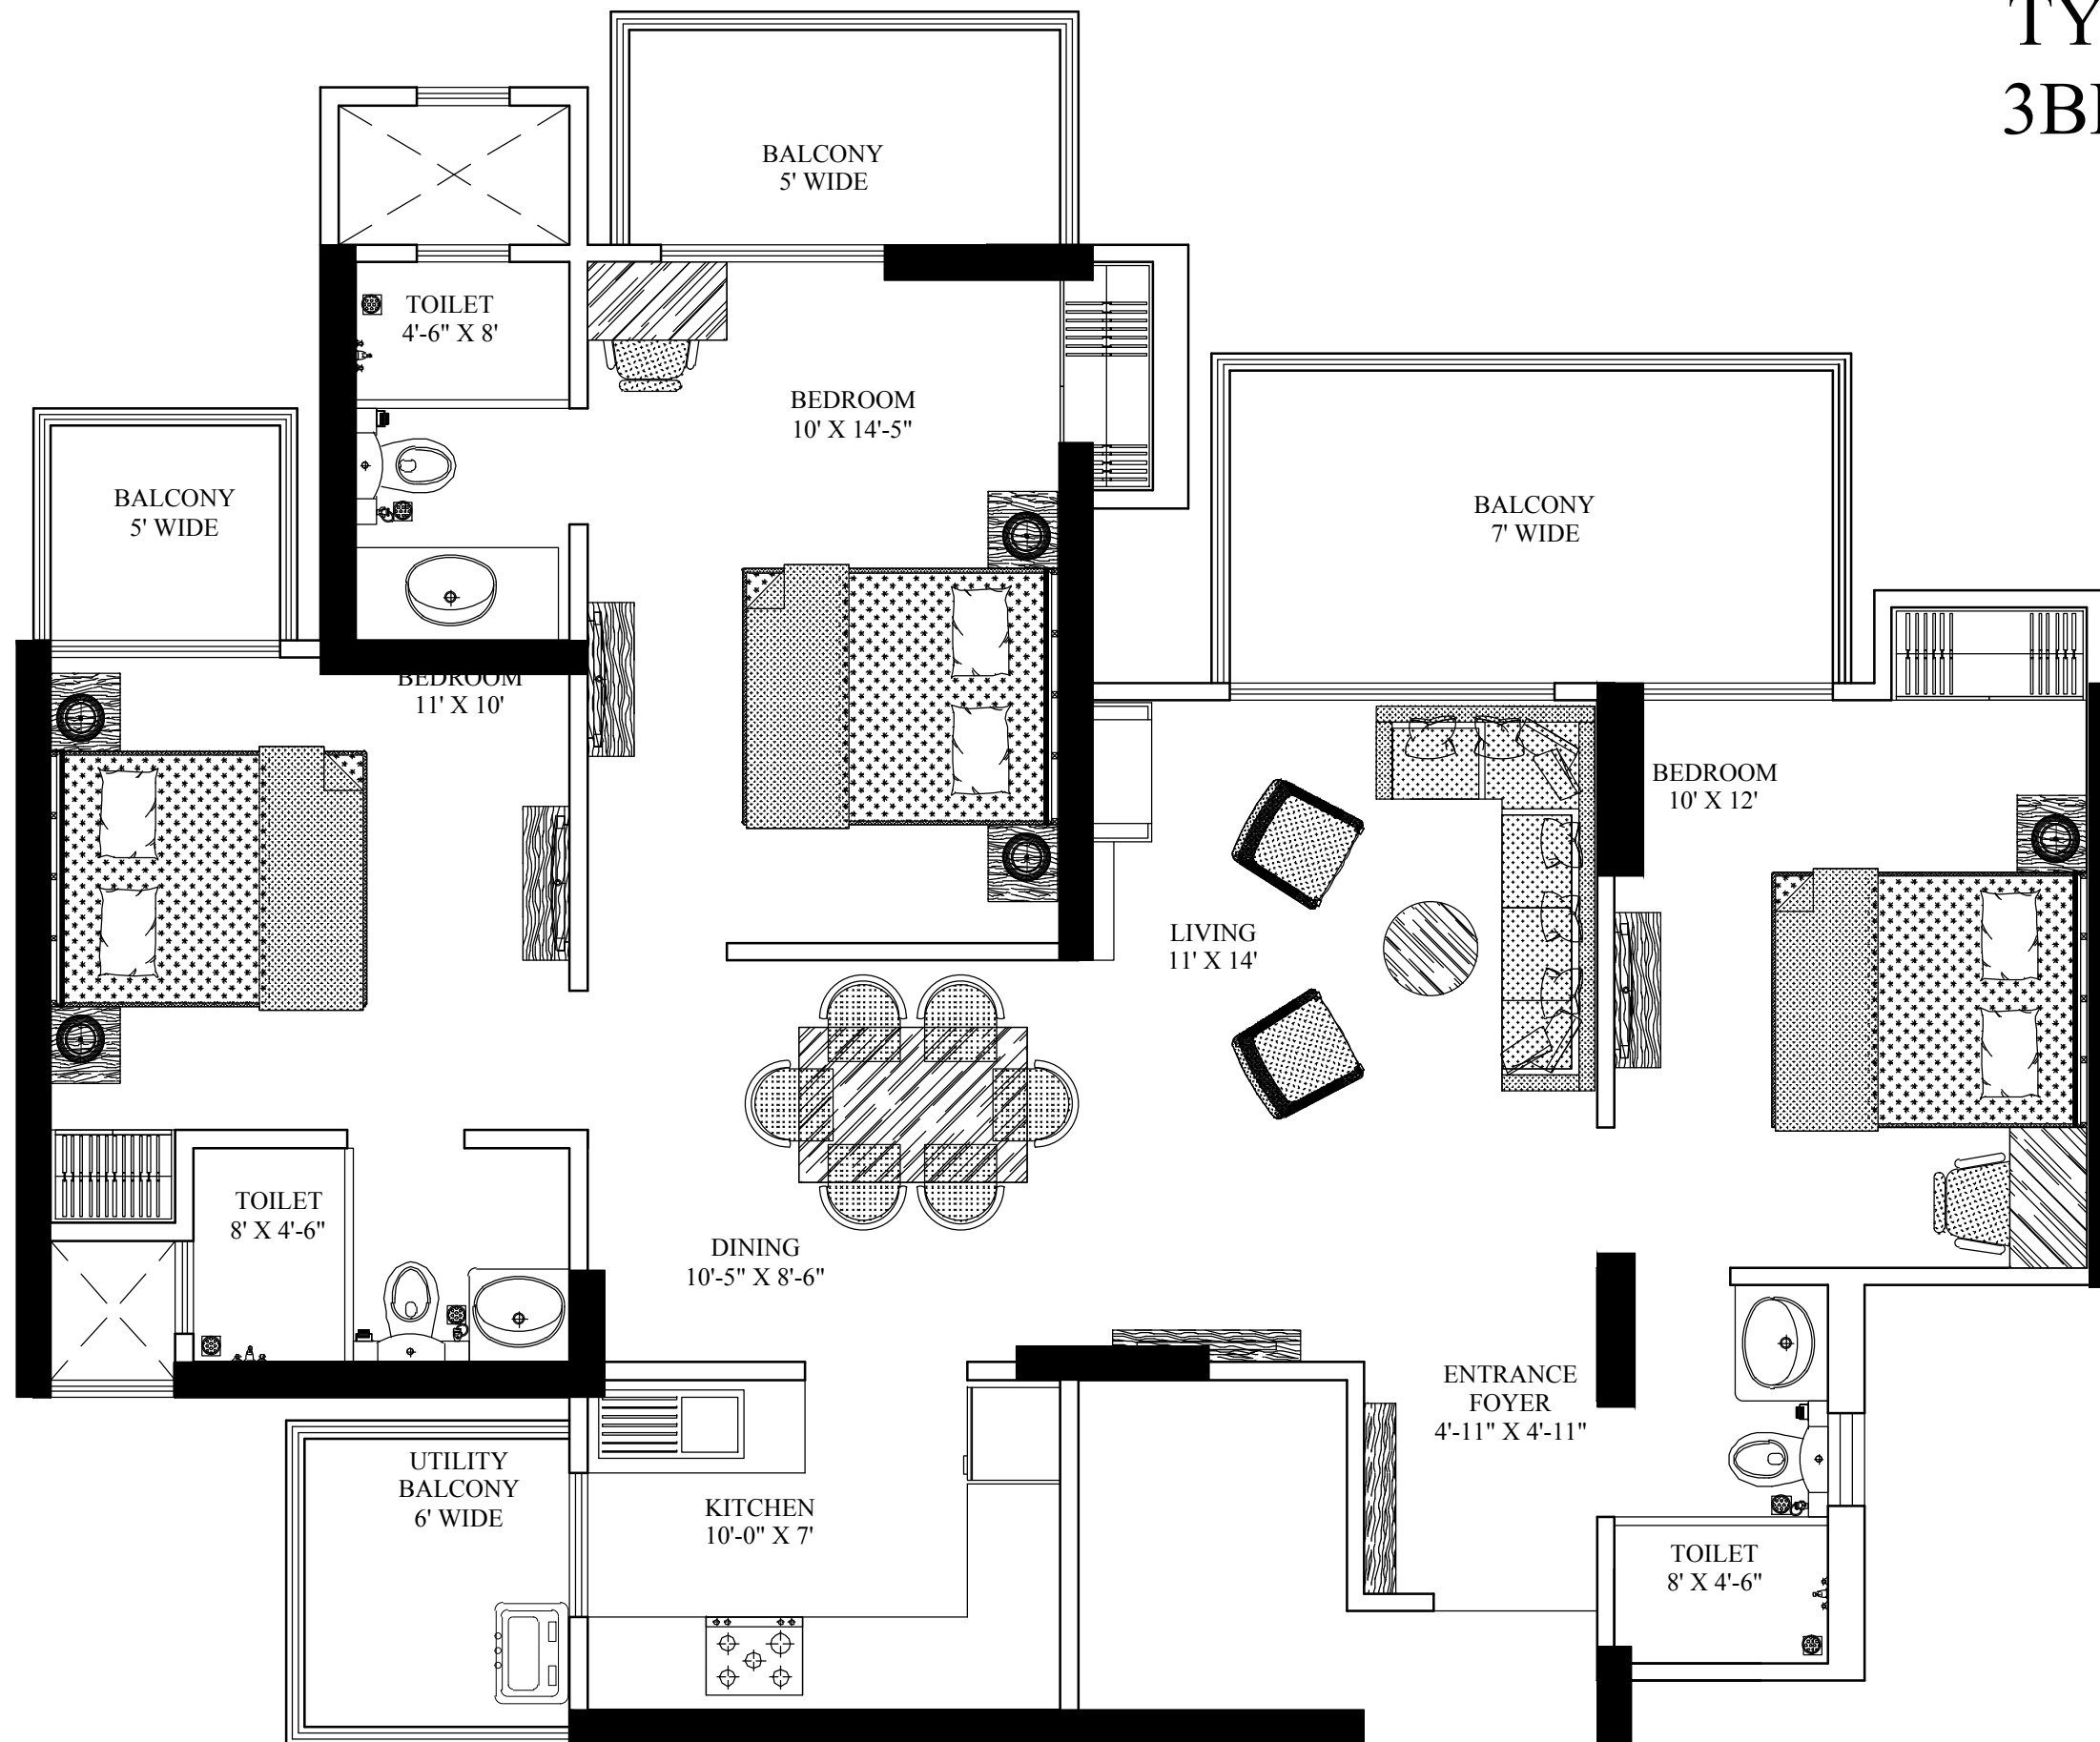

TYPE II (1555)  
3BHK+3TOILET

CARPET AREA = 81.27 sqm (874.790 sqft)  
BALCONY AREA = 19.70 sqm. (212.050 sqft.)