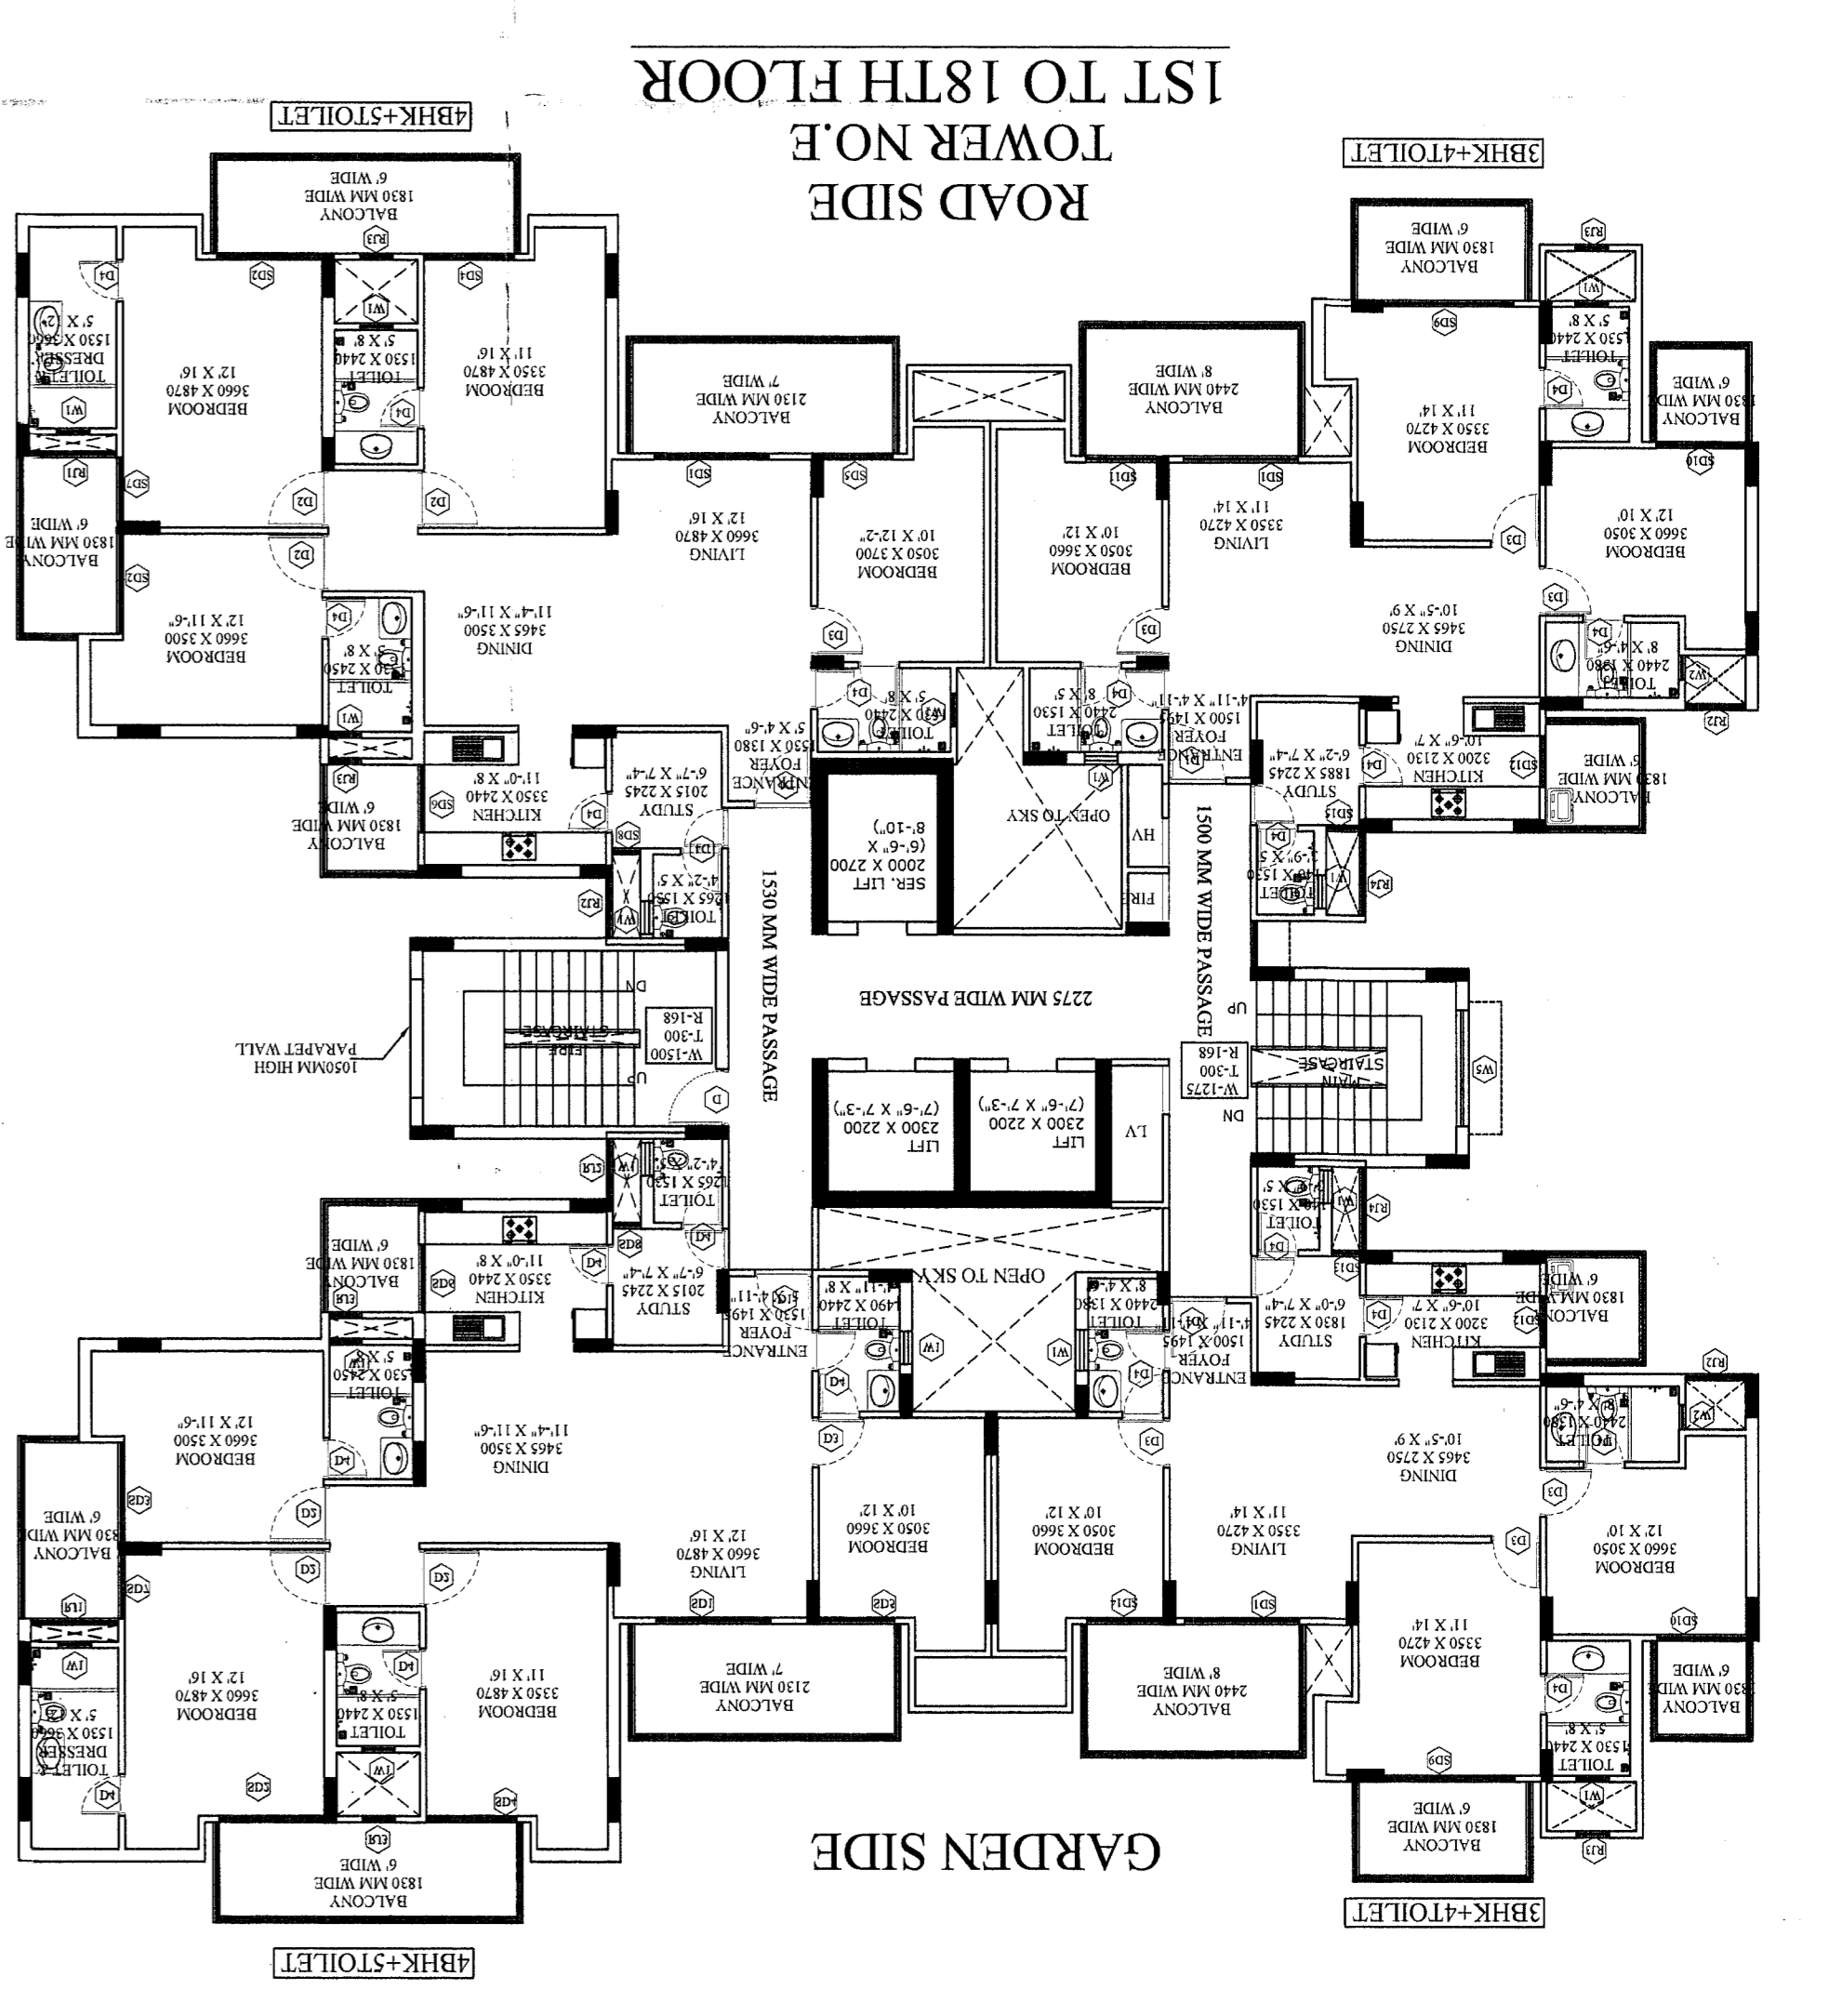

DESIGN BY: _____ CHECKED BY: _____
SCALE: _____ DATE: _____
OWNERS SIGN: _____ ARCHITECTS SIGN: _____
For Sequel Buildcon Pvt. Ltd. Authorized Signatory
AR. DHARMENDRA CA 1200127400

TOWER - E
DRAWING TITLE: **FLOOR PLANS**
PROJECT: **PROPOSED PLAN FOR SPORTS CITY AT LAND PARCEL SC-01/A1-ALPHA, SECTOR-79, NOIDA**
FOR - M/S SEQUEL BUILDCON PVT. LTD.

Handwritten notes and signatures at the bottom left of the page.