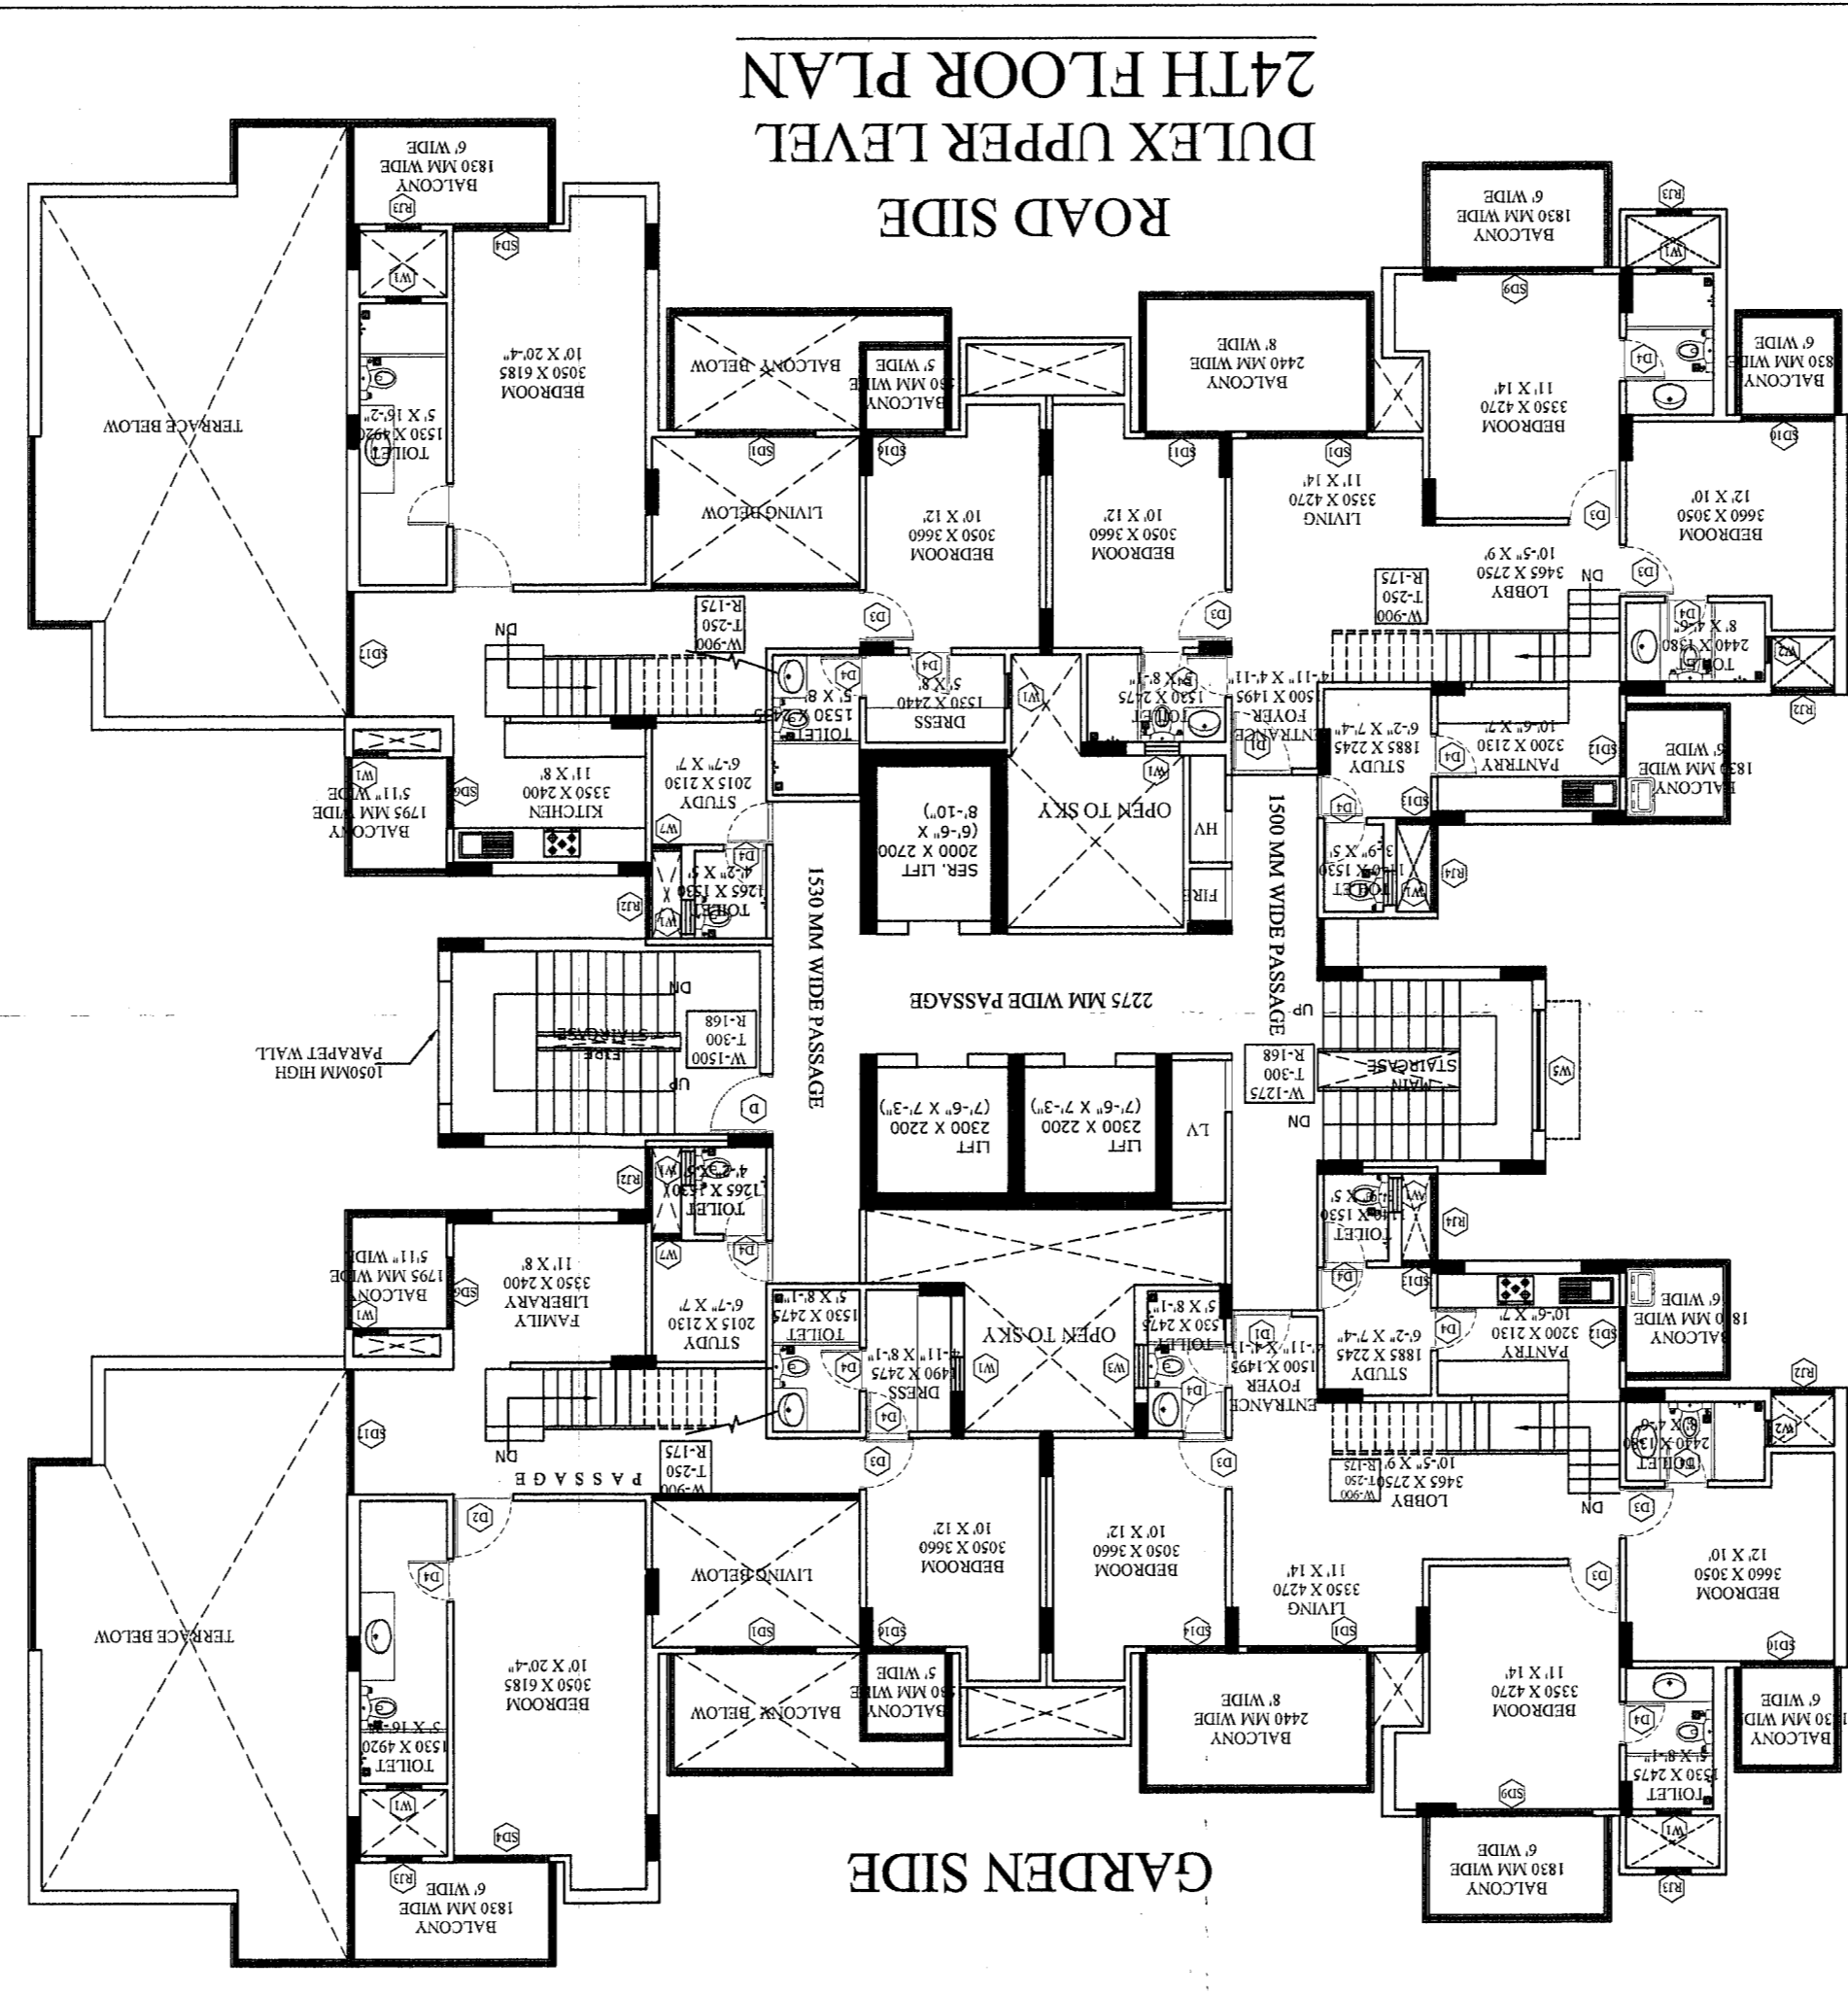

DESIGN BY: _____ CHECKED BY: _____
SCALE: _____ DATE: _____
OWNERS SIGN: _____ ARCHITECTS SIGN: _____
For Sequel Buildcon Pvt. Ltd. Authorized Signatory
AR. DHARMENDRA CA 1200127400

TOWER - E
DRAWING TITLE: **FLOOR PLANS**
PROJECT: **PROPOSED PLAN FOR SPORTS CITY AT LAND PARCEL SC-01/A1-ALPHA, SECTOR-79, NOIDA**
FOR - M/S SEQUEL BUILDCON PVT. LTD.

Handwritten notes and signatures at the bottom left of the page.