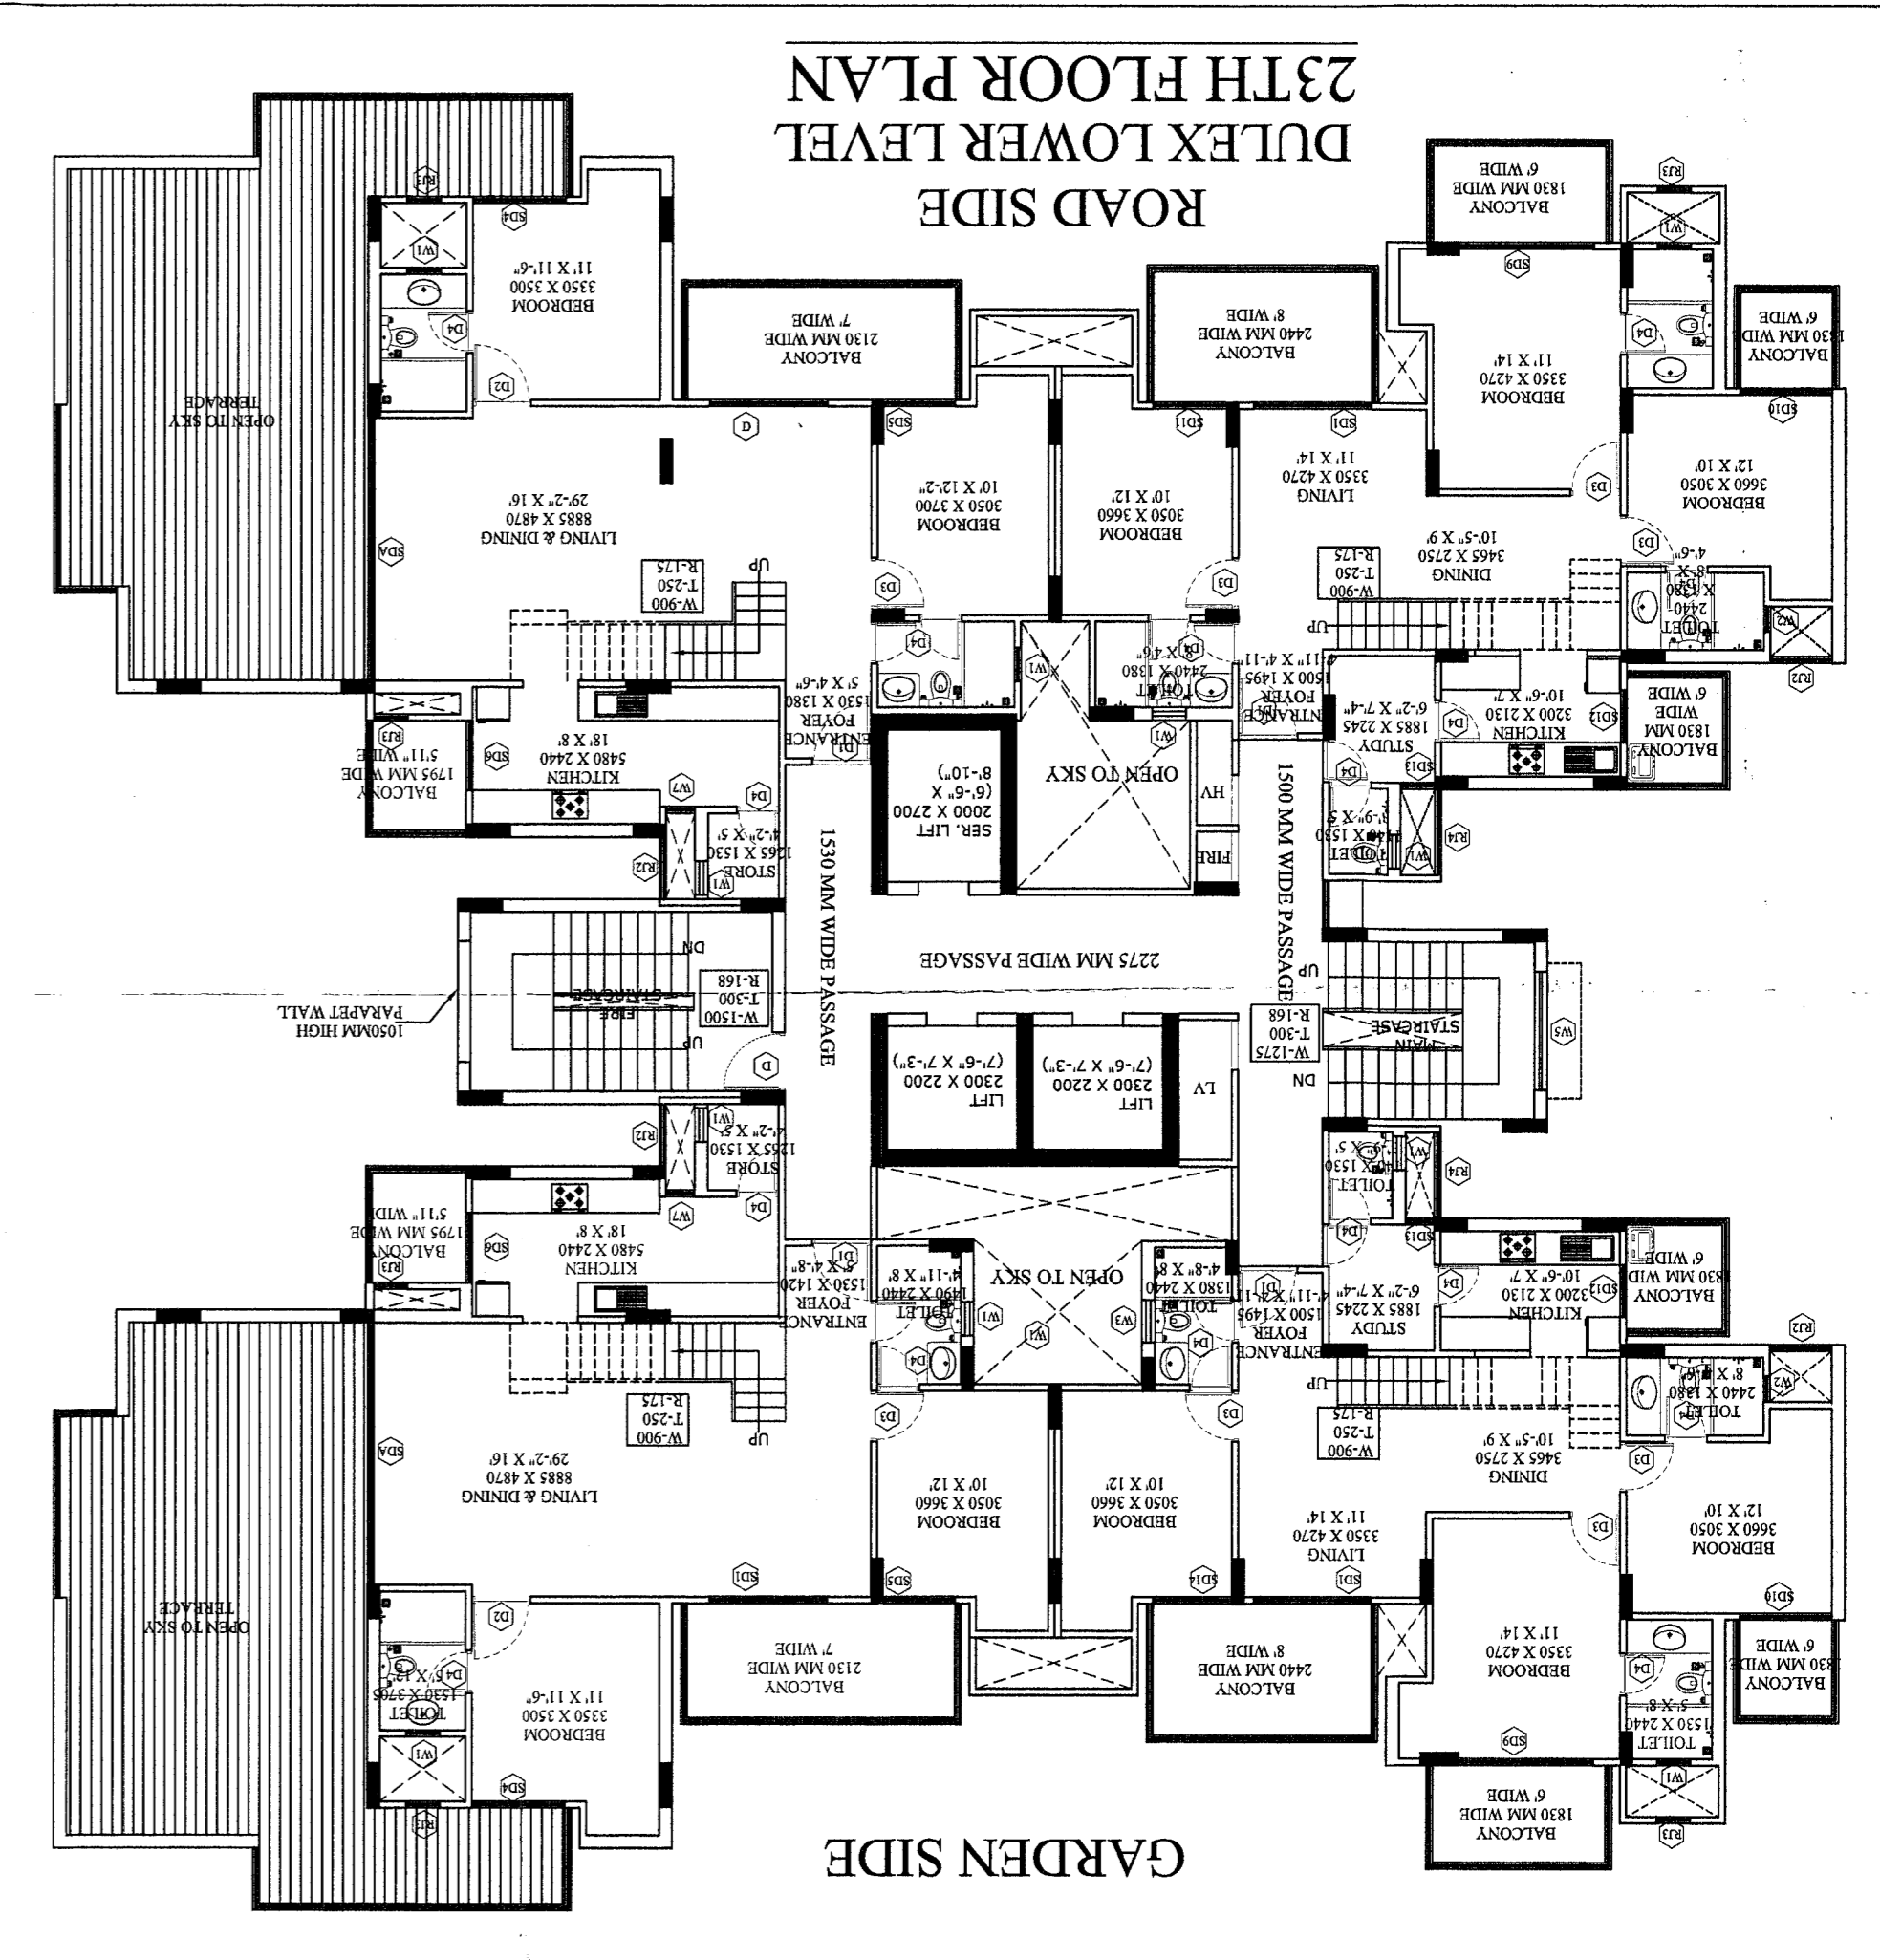

DESIGN BY: _____ CHECKED BY: _____
SCALE: _____ DATE: _____
OWNERS SIGN: _____ ARCHITECTS SIGN: _____
For Sequel Buildcon Pvt. Ltd. Authorized Signatory
AR. DHARMENDRA CA 1200127400

TOWER - E
DRAWING TITLE: **FLOOR PLANS**
PROJECT: **PROPOSED PLAN FOR SPORTS CITY AT LAND PARCEL SC-01/A1-ALPHA, SECTOR-79, NOIDA**
FOR - M/S SEQUEL BUILDCON PVT. LTD.

Handwritten notes and signatures at the bottom left of the page.