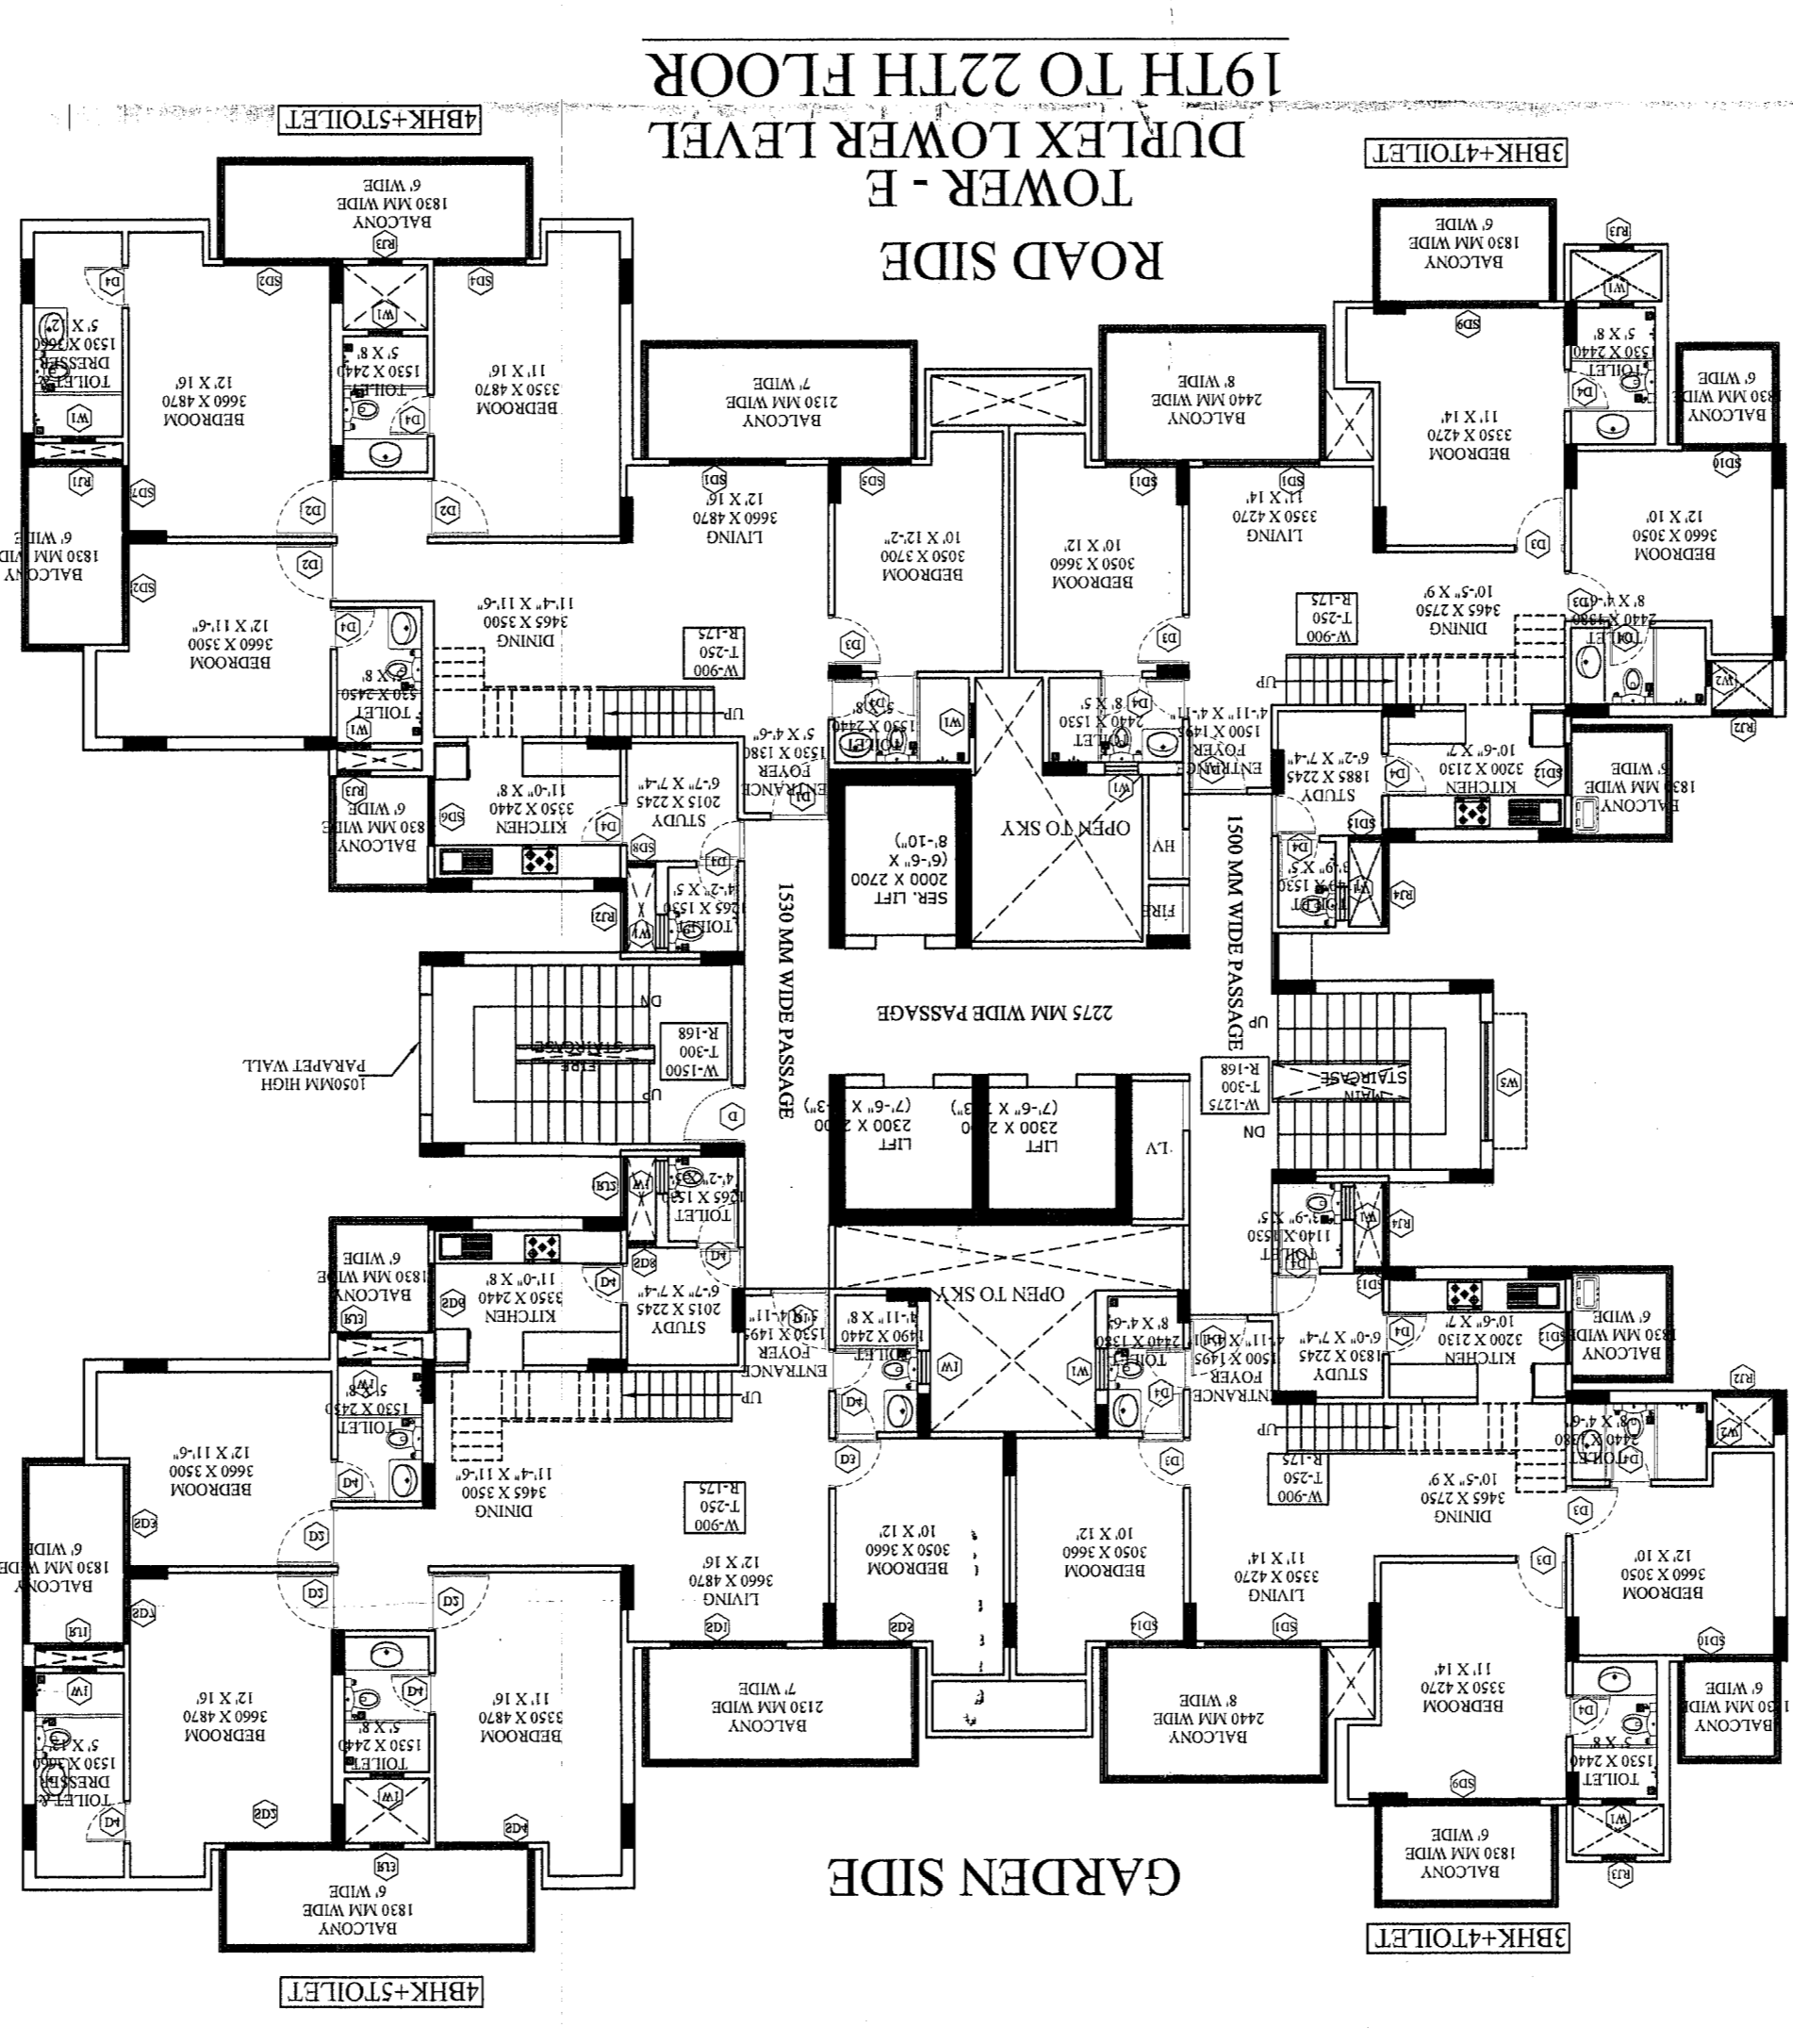

DESIGN BY: _____ CHECKED BY: _____
SCALE: _____ DATE: _____
OWNERS SIGN: _____ ARCHITECTS SIGN: _____
For Sequel Buildcon Pvt. Ltd. Authorized Signatory
AR. DHARMENDRA CA 1200127400

TOWER - E
DRAWING TITLE: **FLOOR PLANS**
PROJECT: **PROPOSED PLAN FOR SPORTS CITY AT LAND PARCEL SC-01/A1-ALPHA, SECTOR-79, NOIDA**
FOR - M/S SEQUEL BUILDCON PVT. LTD.

Handwritten notes and signatures at the bottom left of the page.