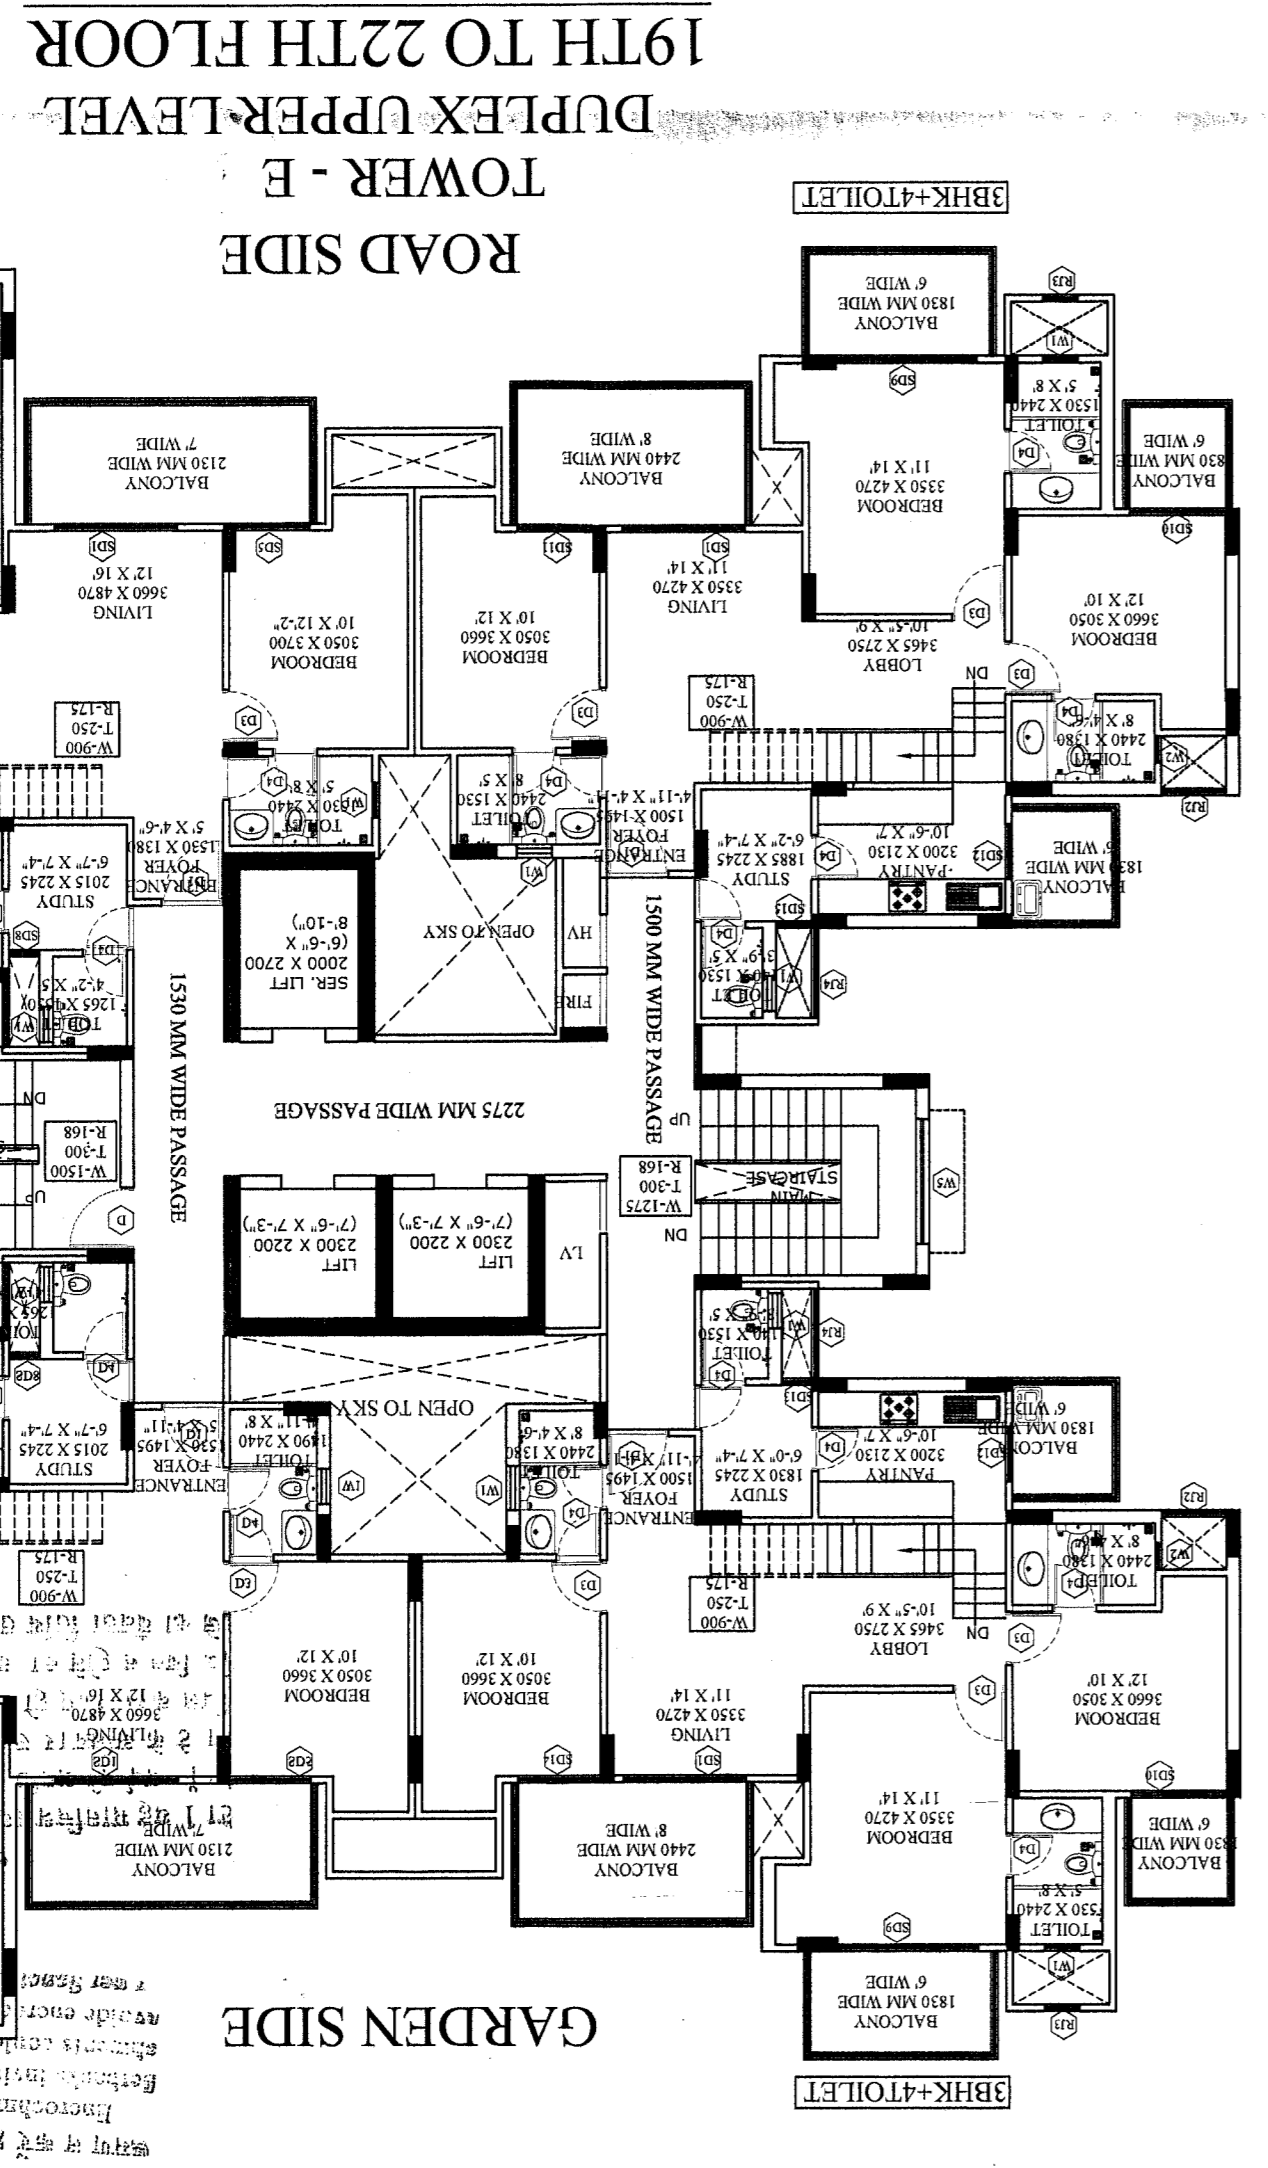

DESIGN BY: _____ CHECKED BY: _____
SCALE: _____ DATE: _____
OWNERS SIGN: _____ ARCHITECTS SIGN: _____
For Sequel Buildcon Pvt. Ltd. Authorized Signatory
AR. DHARMENDRA CA 1200127400

TOWER - E
DRAWING TITLE: **FLOOR PLANS**
PROJECT: **PROPOSED PLAN FOR SPORTS CITY AT LAND PARCEL SC-01/A1-ALPHA, SECTOR-79, NOIDA**
FOR - M/S SEQUEL BUILDCON PVT. LTD.

Handwritten notes and signatures at the bottom left of the page.