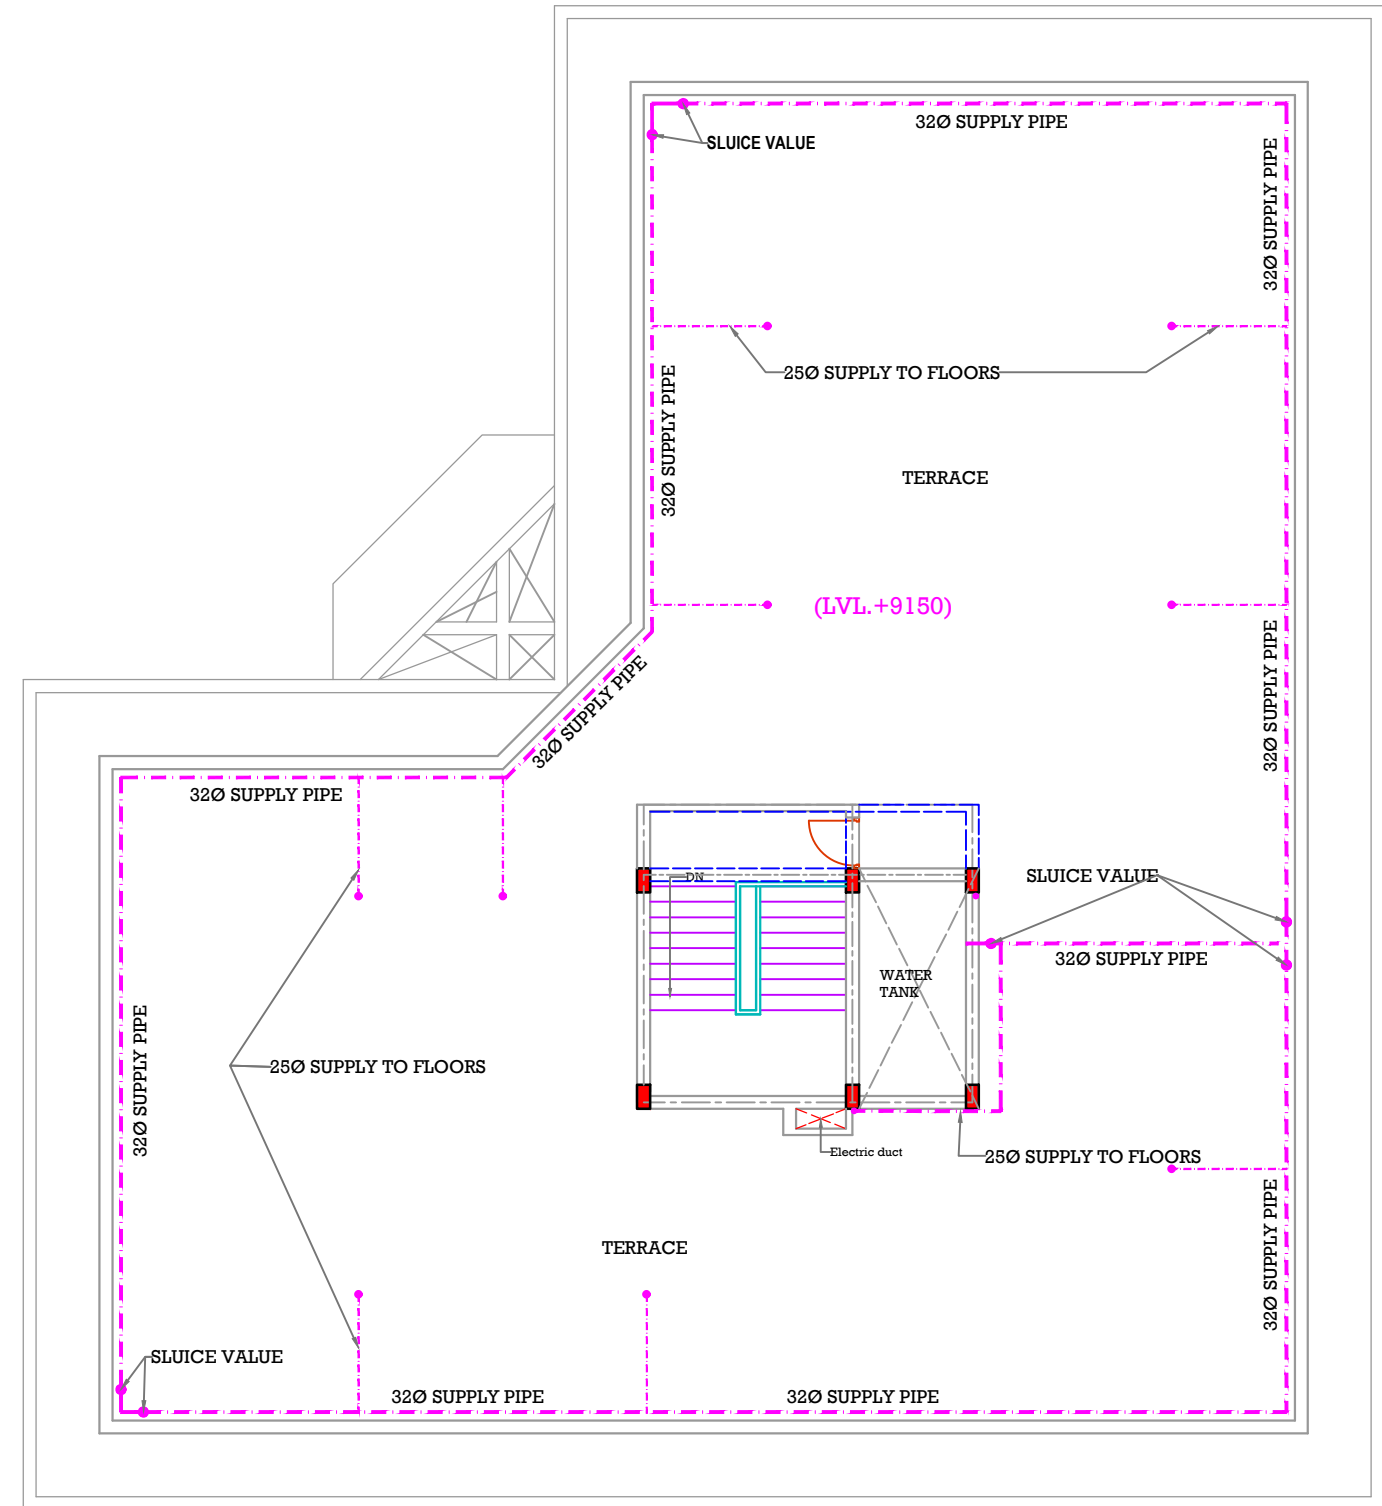

TYPICAL FLOOR PLAN

TERRACE PLAN

WATER SUPPLY ARRANGEMENT FOR ARCADE-1

DATED: 22.07.2017