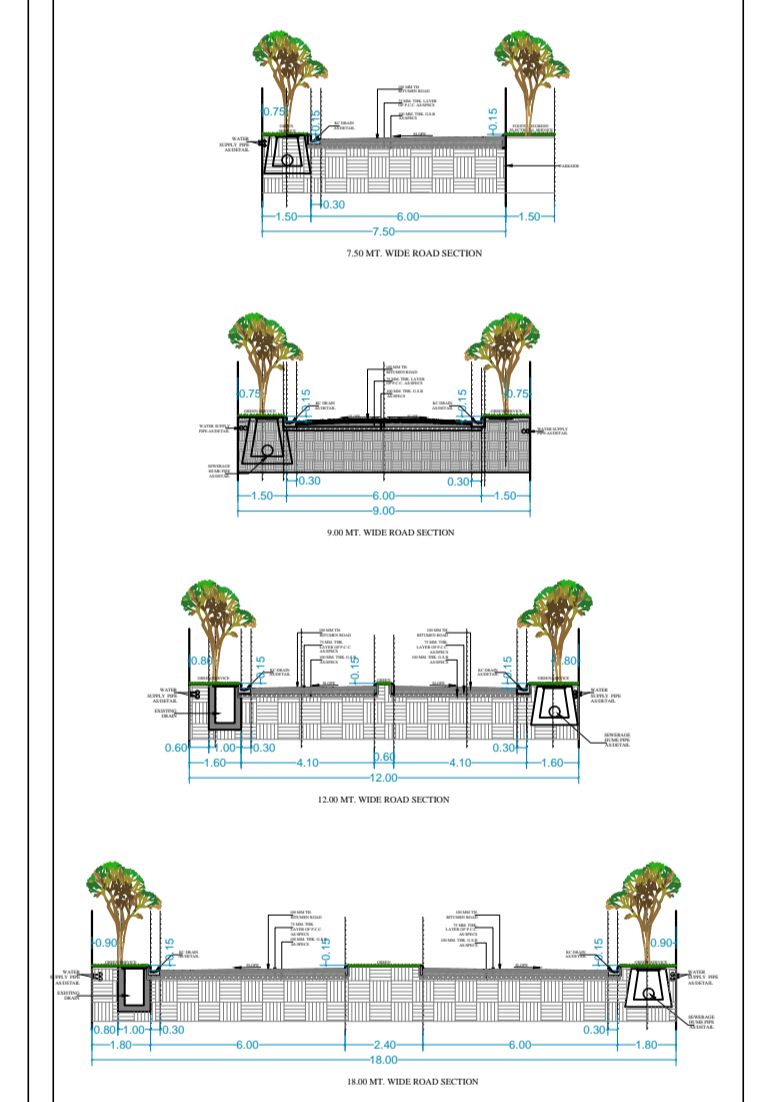

LEGEND		
	PALM TREE	162 NOS.
	BOTTLE PALM TREE	52 NOS.
	CONOCARPUS TREE	63 NOS.
	MANGO TREE	09 NOS.
	FICUS BENJAMINA	411 NOS.
	GRASS	AS PER REQUIREMENT
	GREEN HEDGES & PAVED SURFACE	AS PER REQUIREMENT
	BAMBOO PLANT	20 NOS.
	NEEM TREE	06 NOS.

TOTAL NO. OF TREES = 723

PROPOSED LAYOUT PLAN FOR NGK INFRVENTURES PVT. LTD. DIR.- GAURAV DEEP & OTHERS AT KHASRA NO.- 1277 KA, 1260, 1264 KA, 1578, 1276, 1263 KHA, 1263 KA, VILLAGE -PURSENI, PARGANA & TEHSIL MOHANLALGANJ, LUCKNOW.

NORTH

DRAWING TITLE

LANDSCAPING PLAN

OWNER

ARCHITECT

architect's avenue  
D-2/122,Sambhav Tower,Vibhuti Khand,  
Gomti Nagar,Lucknow,U.P.