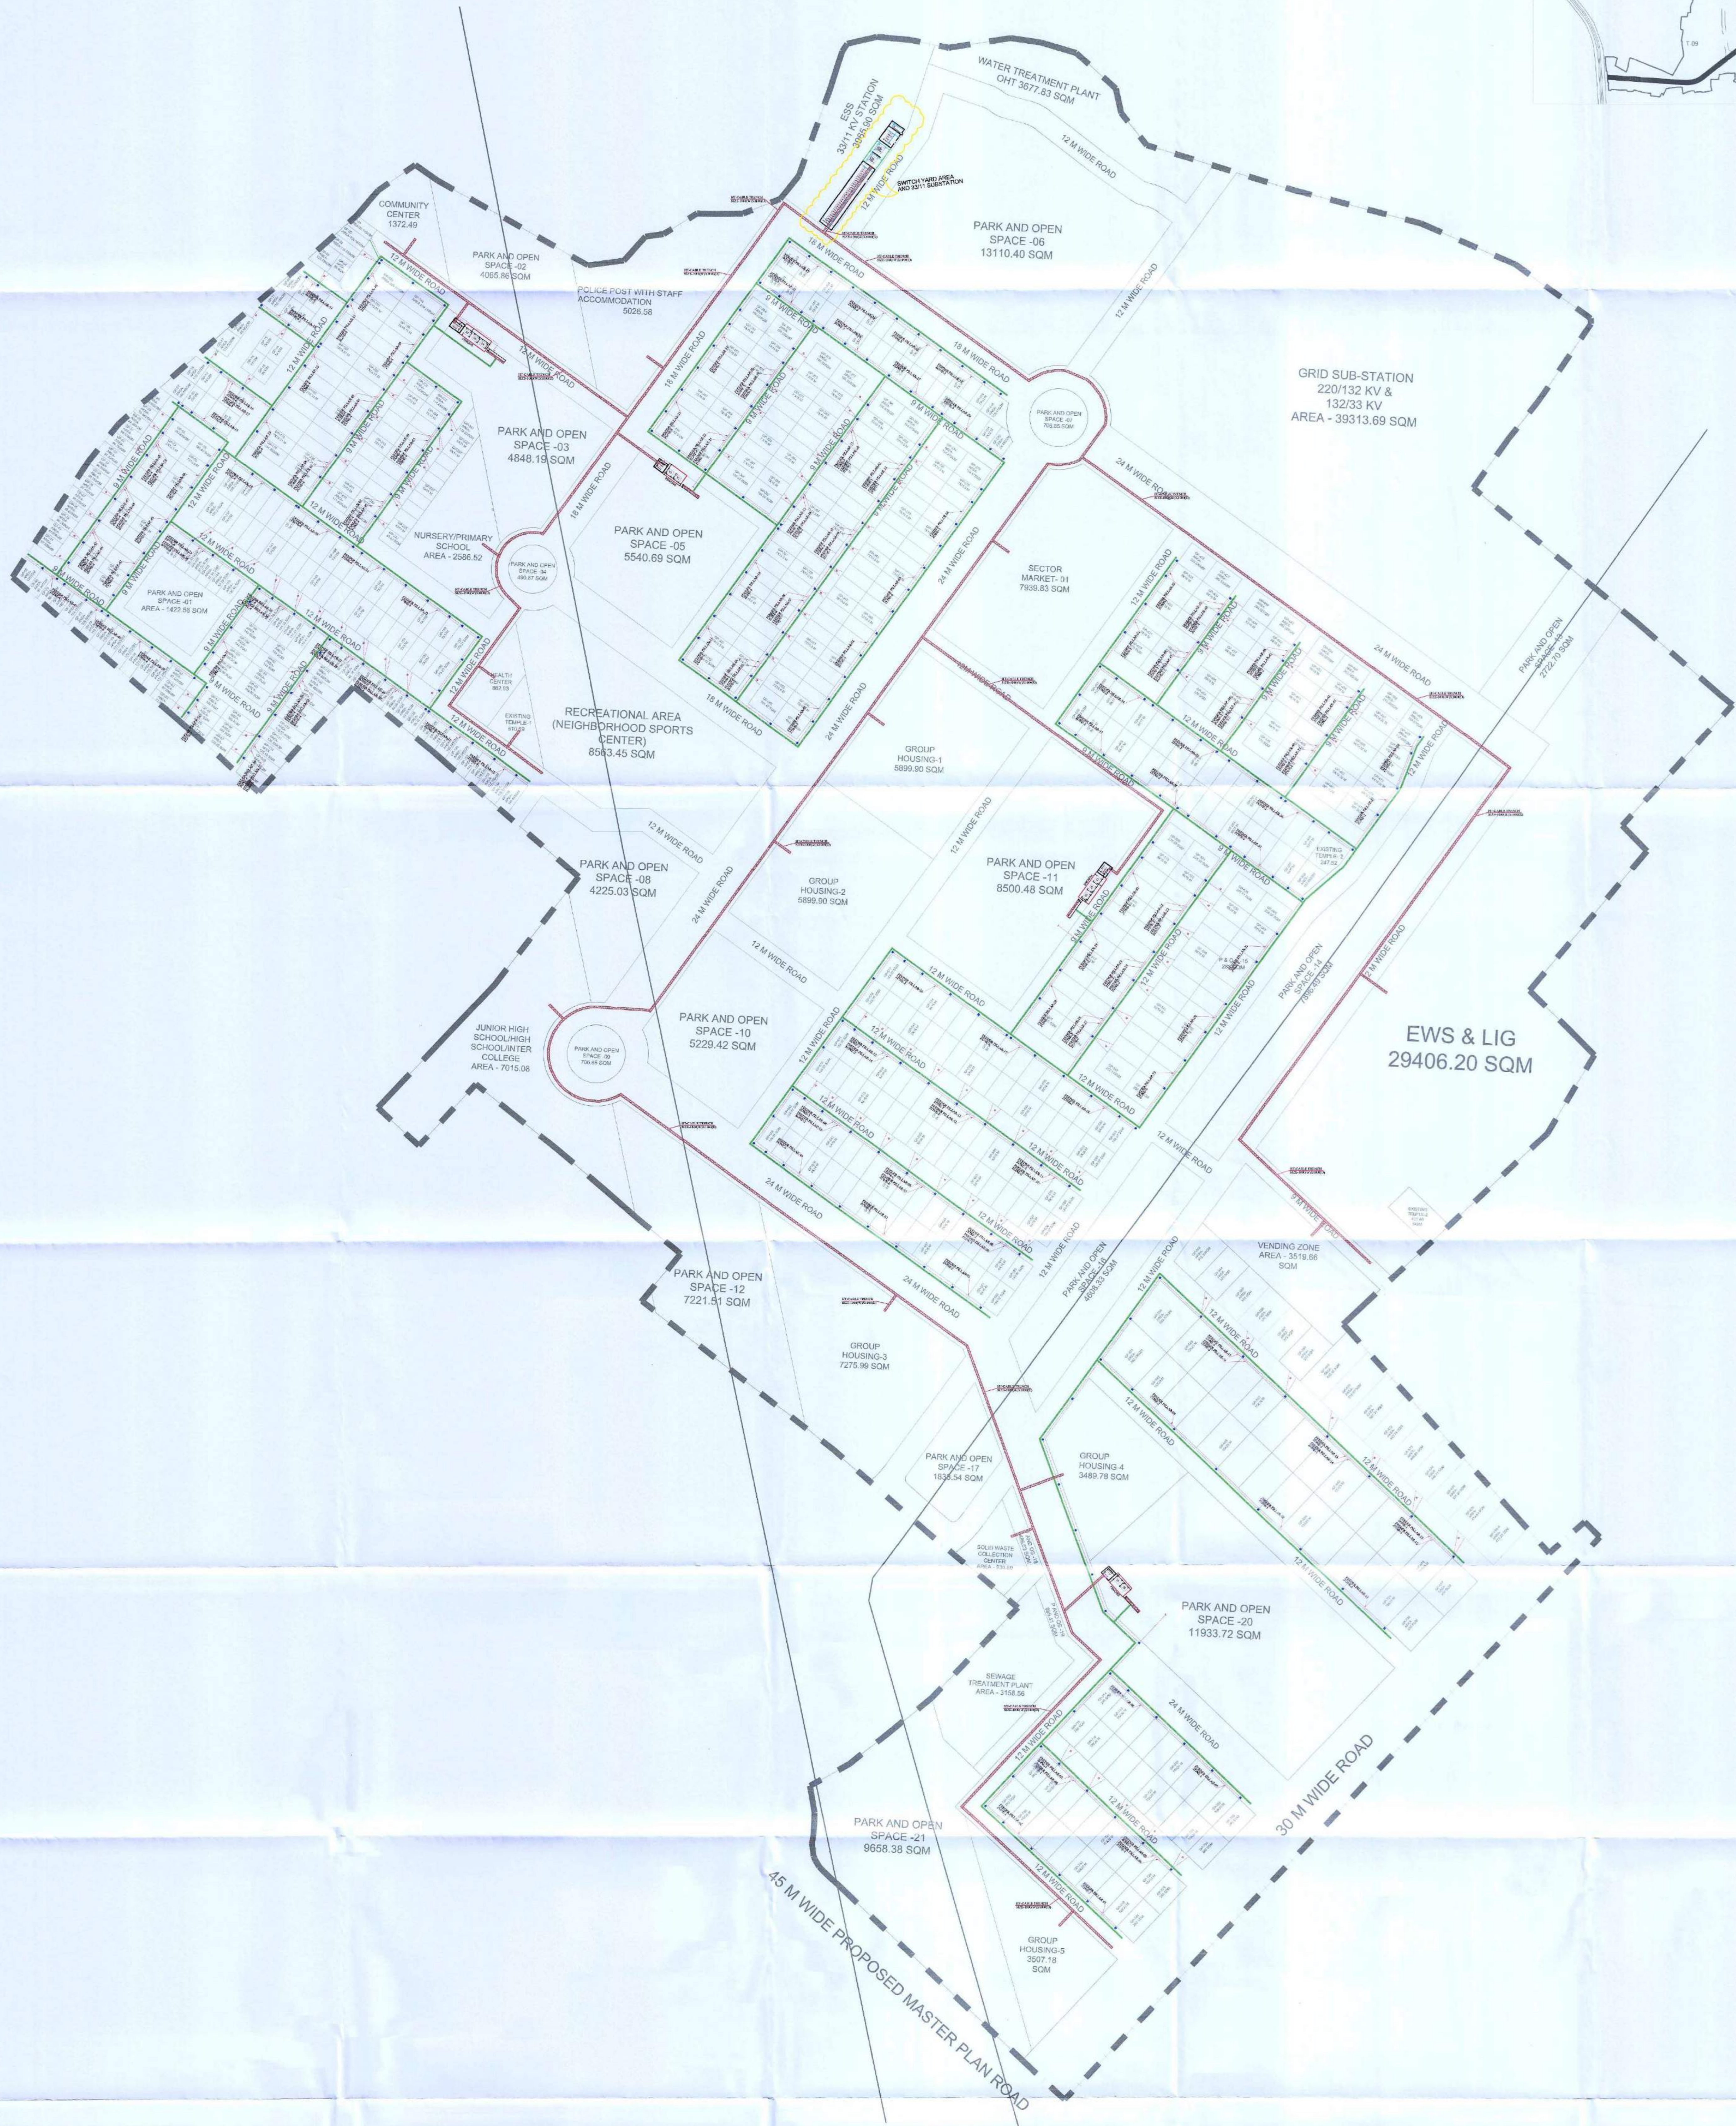

LEGEND-	DESCRIPTION
	CHAMBER 600 x 600 x 600 MM (FOR LT CABLES OUTLET)
	CHAMBER 450 x 450 x 450 MM (FOR LV CABLES OUTLET)
	HDPE (DWC) PIPE FOR LT CABLE
	HDPE (DWC) PIPE FOR LV CABLE
	HDPE (DWC) PIPE FOR LT CABLE FOR FEEDER PILLAR
	POLE LIGHT (9M HEIGHT) SINGLE ARM (70WATT LED STREET LIGHT)
	POLE LIGHT (10M HEIGHT) SINGLE ARM (90WATT LED STREET LIGHT)
	45W GATE LIGHT
	EL-LIGHT LOOPING
	FEEDER PILLAR
	LT-CABLE TRENCH SIZE-600(W)X600(D)
	LT-CABLE TRENCH SIZE-1000(W)X1000(D)
	HT-CABLE TRENCH SIZE-1500(W)X1000(D)

LEGEND	DESCRIPTION
	CHAMBER 600 x 600 x 600 MM (FOR LT CABLES OUTLET)
	CHAMBER 450 x 450 x 450 MM (FOR LV CABLES OUTLET)
	HDPE (DWC) PIPE FOR LT CABLE
	HDPE (DWC) PIPE FOR LV CABLE
	HDPE (DWC) PIPE FOR LT CABLE FOR FEEDER PILLAR
	POLE LIGHT (9M HEIGHT) SINGLE ARM (70WATT LED STREET LIGHT)
	POLE LIGHT (10M HEIGHT) SINGLE ARM (90WATT LED STREET LIGHT)
	45W GATE LIGHT
	EL-LIGHT LOOPING
	FEDER PILLAR
	LT-CABLE TRENCH SIZE-600(W)X600(D)
	LT-CABLE TRENCH SIZE-1000(W)X1000(D)
	LT-CABLE TRENCH SIZE-1500(W)X1000(D)