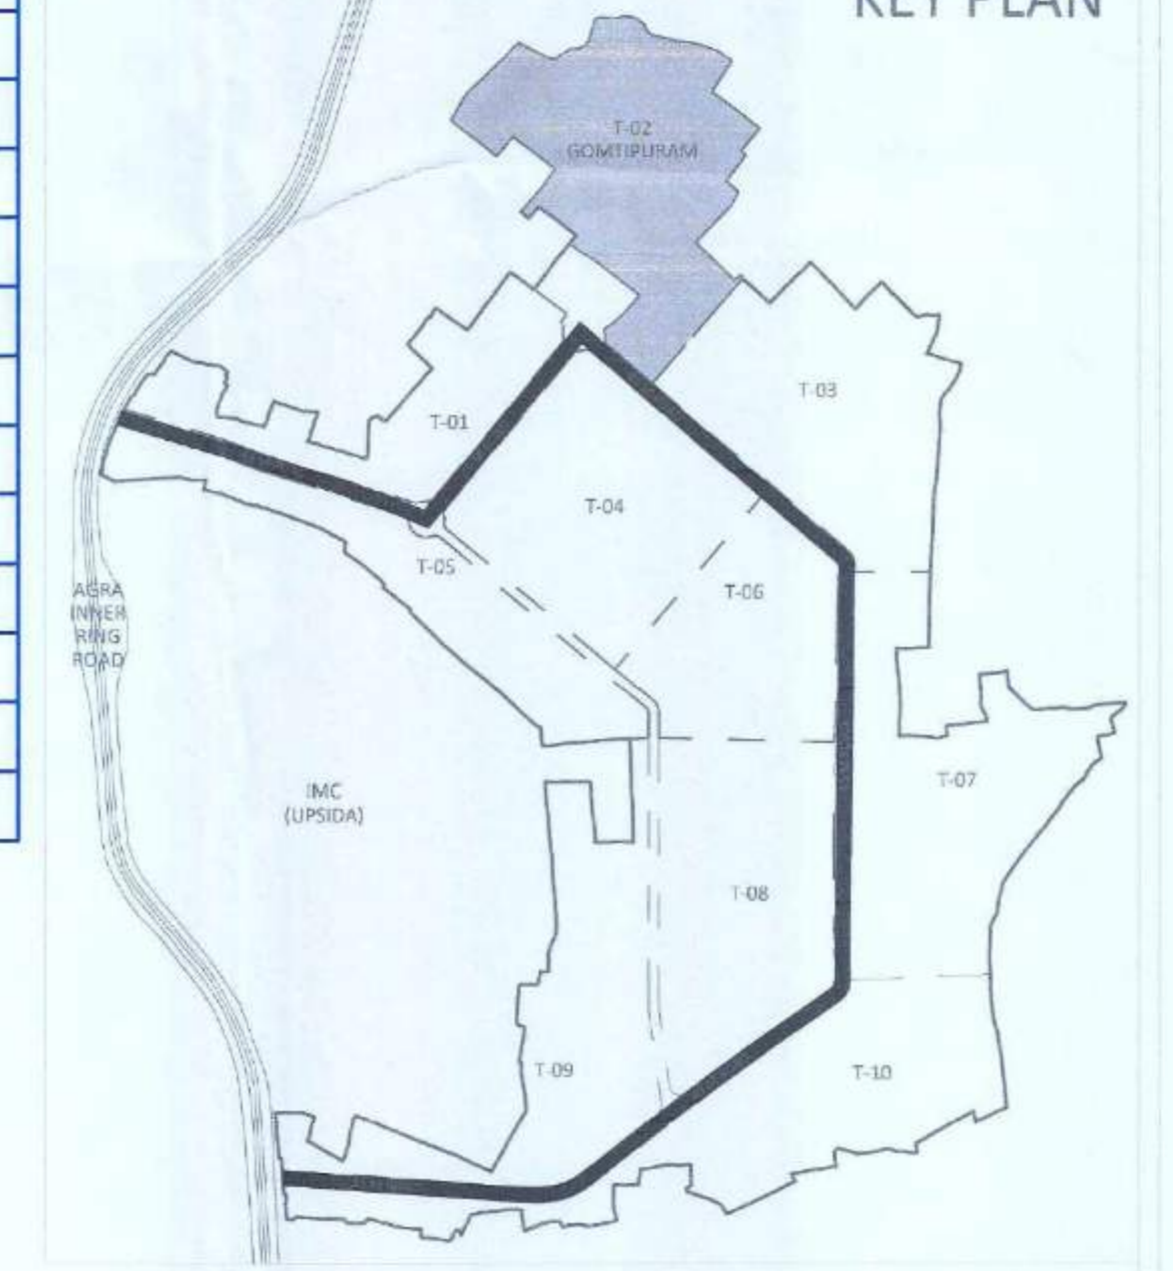

LEGEND-	DESCRIPTION
	CHAMBER 600 x 600 x 600 MM (FOR LT CABLES OUTLET)
	CHAMBER 450 x 450 x 450 MM (FOR LV CABLES OUTLET)
	HDPE (DWC) PIPE FOR LT CABLE
	HDPE (DWC) PIPE FOR LV CABLE
	HDPE (DWC) PIPE FOR LT CABLE FOR FEEDER PILLAR
	POLE LIGHT (9M HEIGHT) SINGLE ARM (70WATT LED STREET LIGHT)
	POLE LIGHT (10M HEIGHT) SINGLE ARM (90WATT LED STREET LIGHT)
	45W GATE LIGHT
	EL-LIGHT LOOPING
	FEEDER PILLAR
	LT-CABLE TRENCH SIZE-600(W)X600(D)
	LT-CABLE TRENCH SIZE-1000(W)X1000(D)
	HT-CABLE TRENCH SIZE-1500(W)X1000(D)

LEGEND	DESCRIPTION
	CHAMBER 600 x 600 x 600 MM (FOR LT CABLES OUTLET)
	CHAMBER 450 x 450 x 450 MM (FOR LV CABLES OUTLET)
	HDPE (DWC) PIPE FOR LT CABLE
	HDPE (DWC) PIPE FOR LV CABLE
	HDPE (DWC) PIPE FOR LT CABLE FOR FEEDER PILLAR
	POLE LIGHT (9M HEIGHT) SINGLE ARM (70WATT LED STREET LIGHT)
	POLE LIGHT (10M HEIGHT) SINGLE ARM (90WATT LED STREET LIGHT)
	45W GATE LIGHT
	EL-LIGHT LOOPING
	FEDER PILLAR
	LT-CABLE TRENCH SIZE-600(W)X600(D)
	LT-CABLE TRENCH SIZE-1000(W)X1000(D)
	LT-CABLE TRENCH SIZE-1500(W)X1000(D)