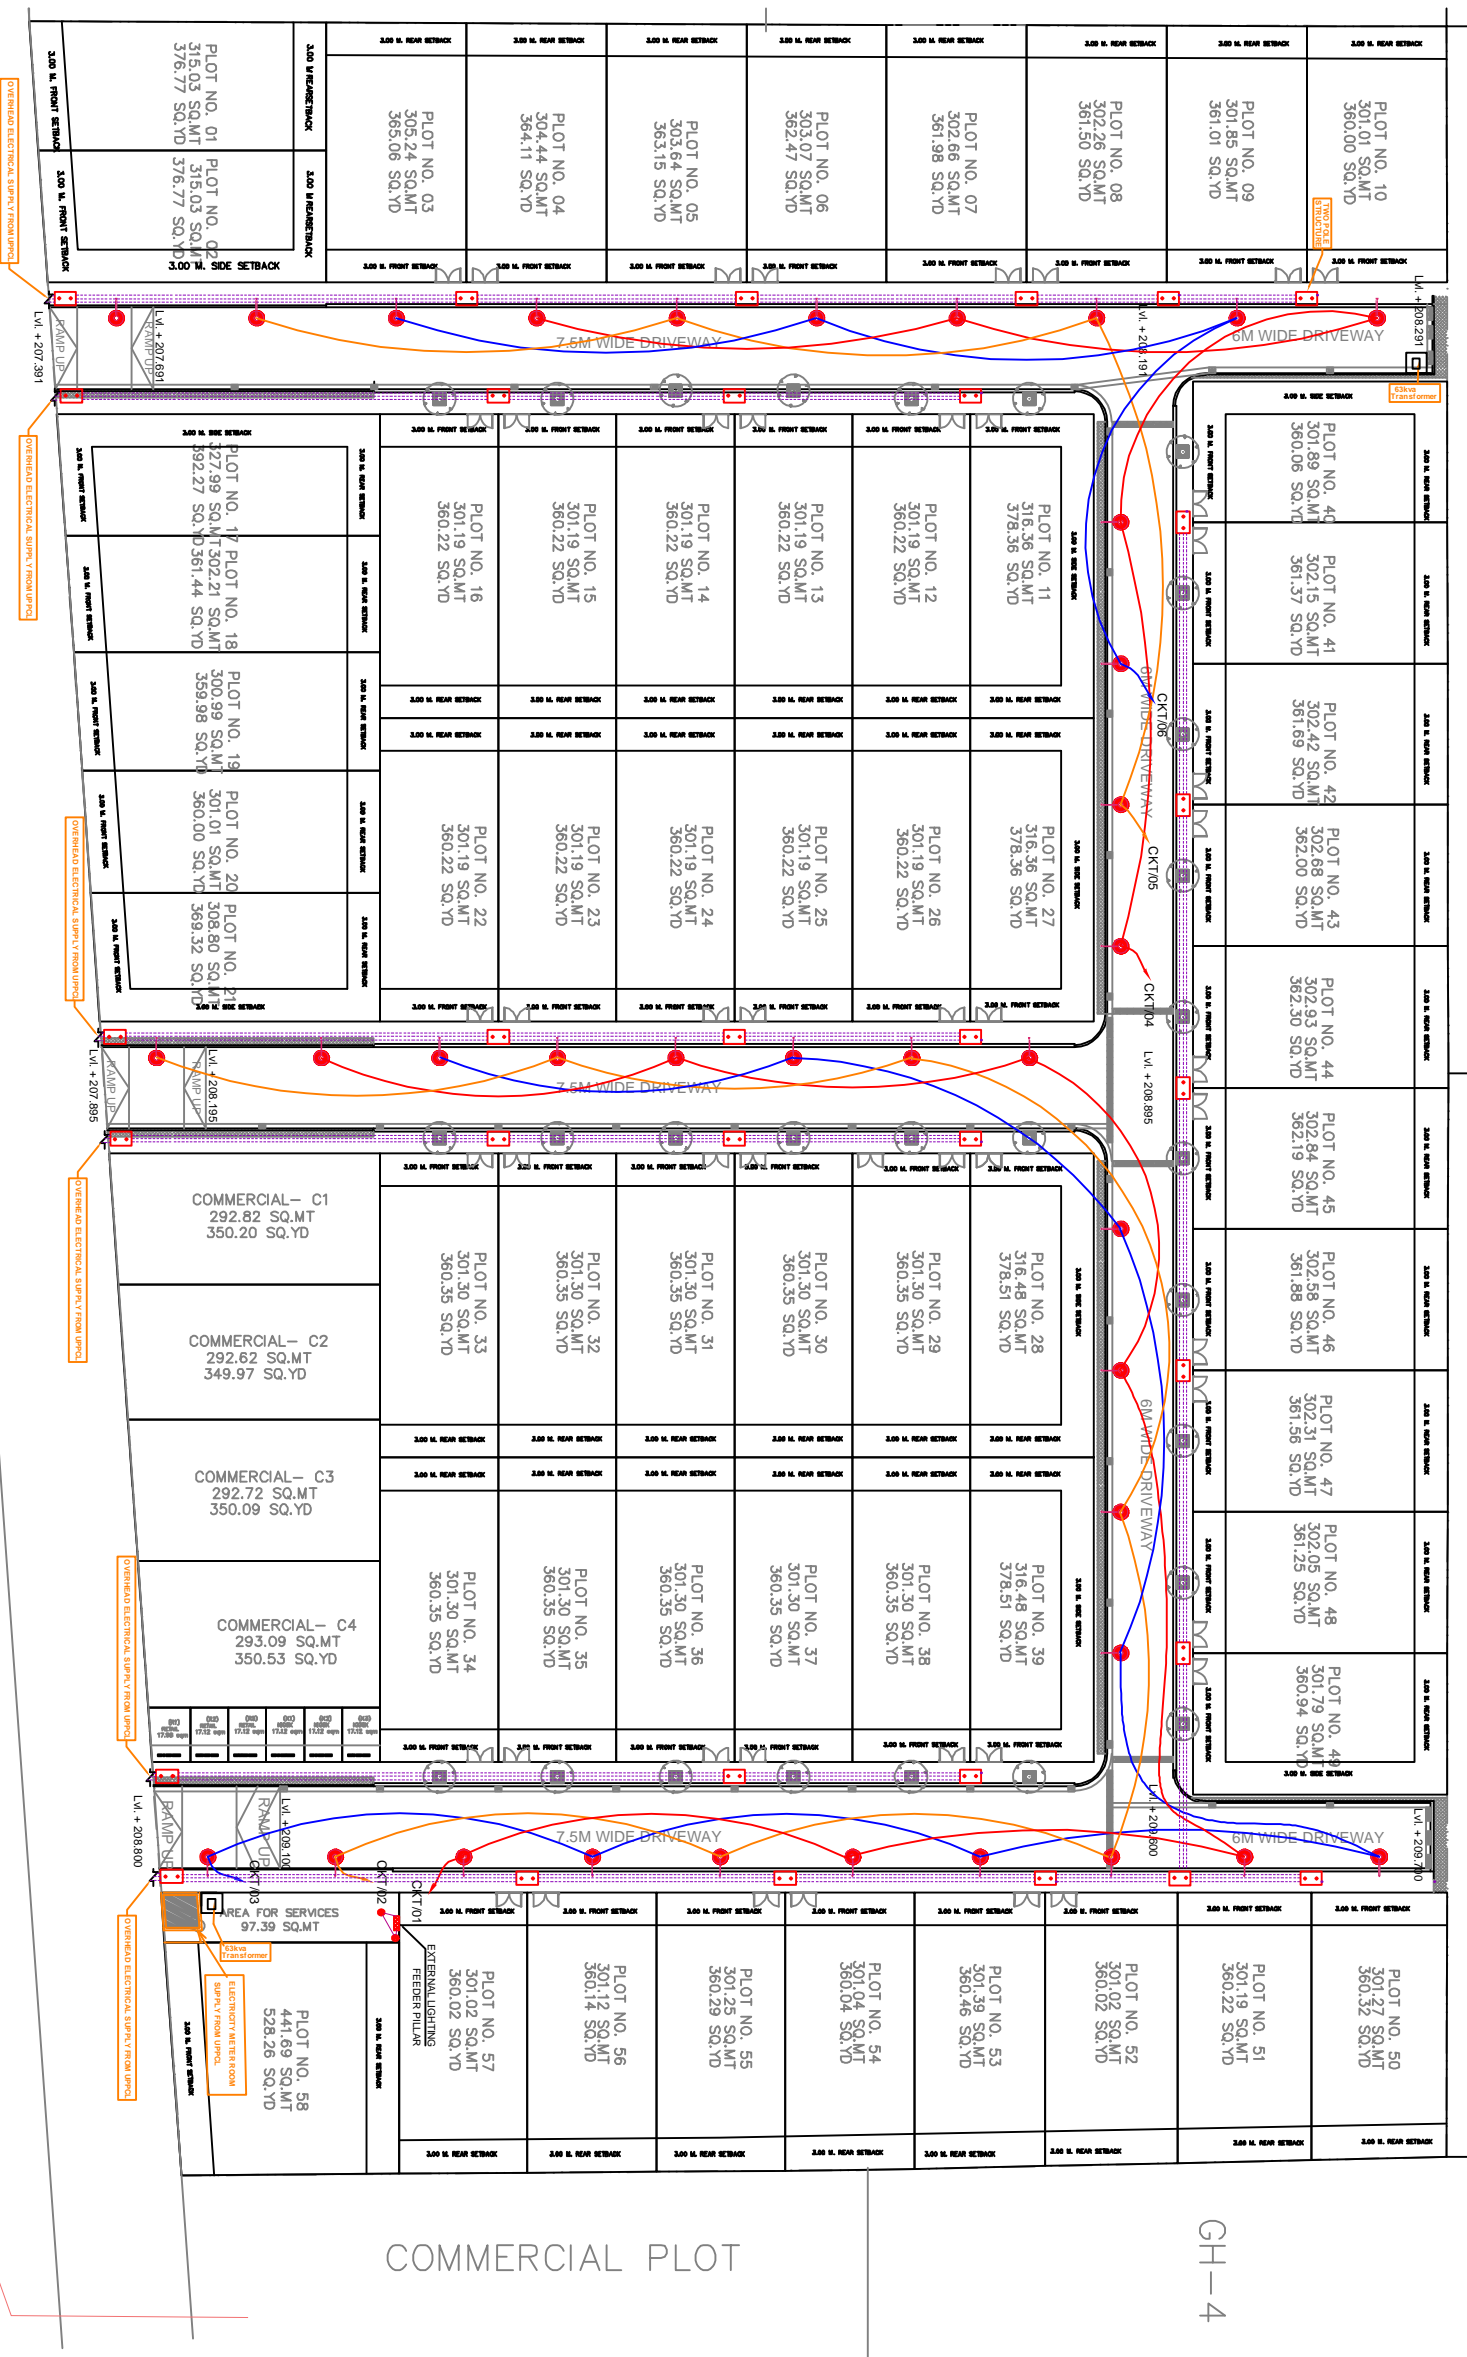

PROJECT TITLE:- LAYOUT PLAN FOR PLOTTED DEVELOPMENT PROJECT NAMED "KADAMBA KUNJH" AT PLOT NO GH-5 & 6 AT KOYAL ENCLAVE SCHEME
 GHAZIABAD DEVELOPER M/S KADAMBA ESTATES PRIVATE LIMITED

**NOTE: OVERHEAD ELECTRICAL SUPPLY PLAN,
 FINAL SCHEME / POLE LOCATION SHALL BE AS PER
 THE UPPL GUIDELINES.**

S. No.	SYMBOL	DESCRIPTION
1.	⊕	POLE LIGHT
2.	⊖	MAINTENANCE FREE EARTHING
3.	—	25 MM x 5 MM GI PLAT EARTHING STRIP
4.	⊠	TWO POLE STRUCTURE
5.	—	OVERHEAD ELECTRICAL SUPPLY

DEVELOPER
 M/S KADAMBA ESTATES PRIVATE LIMITED