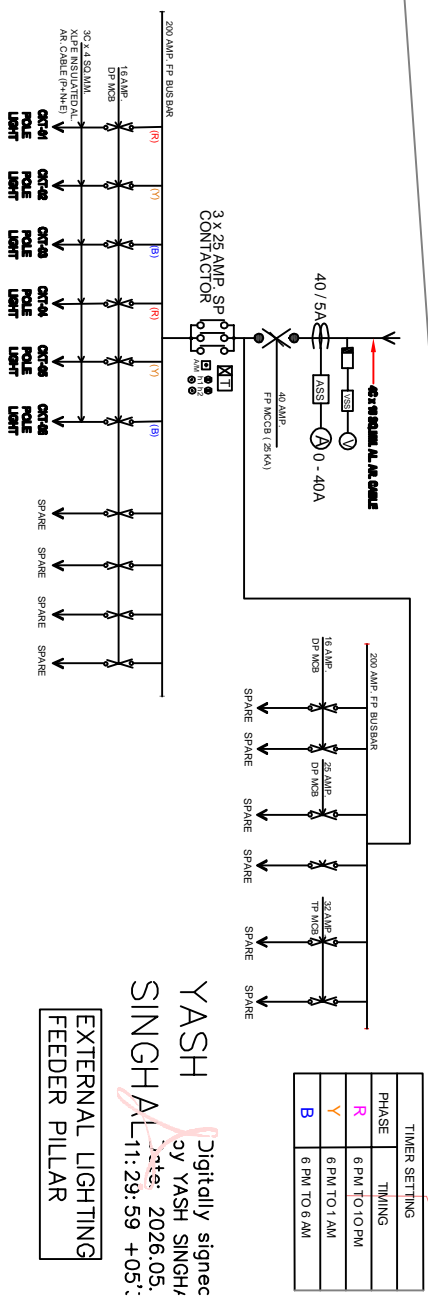

PROJECT TITLE:- LAYOUT PLAN FOR PLOTTED DEVELOPMENT PROJECT NAMED "KADAMBA KUNJH" AT PLOT NO GH-5 & 6 AT KOYAL ENCLAVE SCHEME
 GHAZIABAD DEVELOPER M/S KADAMBA ESTATES PRIVATE LIMITED

**NOTE: OVERHEAD ELECTRICAL SUPPLY PLAN,
 FINAL SCHEME / POLE LOCATION SHALL BE AS PER
 THE UPPL GUIDELINES.**

S. No.	SYMBOL	DESCRIPTION
1.	⊕	POLE LIGHT
2.	⊖	MAINTENANCE FREE EARTHING
3.	—	25 MM x 5 MM GI PLAT EARTHING STRIP
4.	⊠	TWO POLE STRUCTURE
5.	—	OVERHEAD ELECTRICAL SUPPLY

DEVELOPER
 M/S KADAMBA ESTATES PRIVATE LIMITED