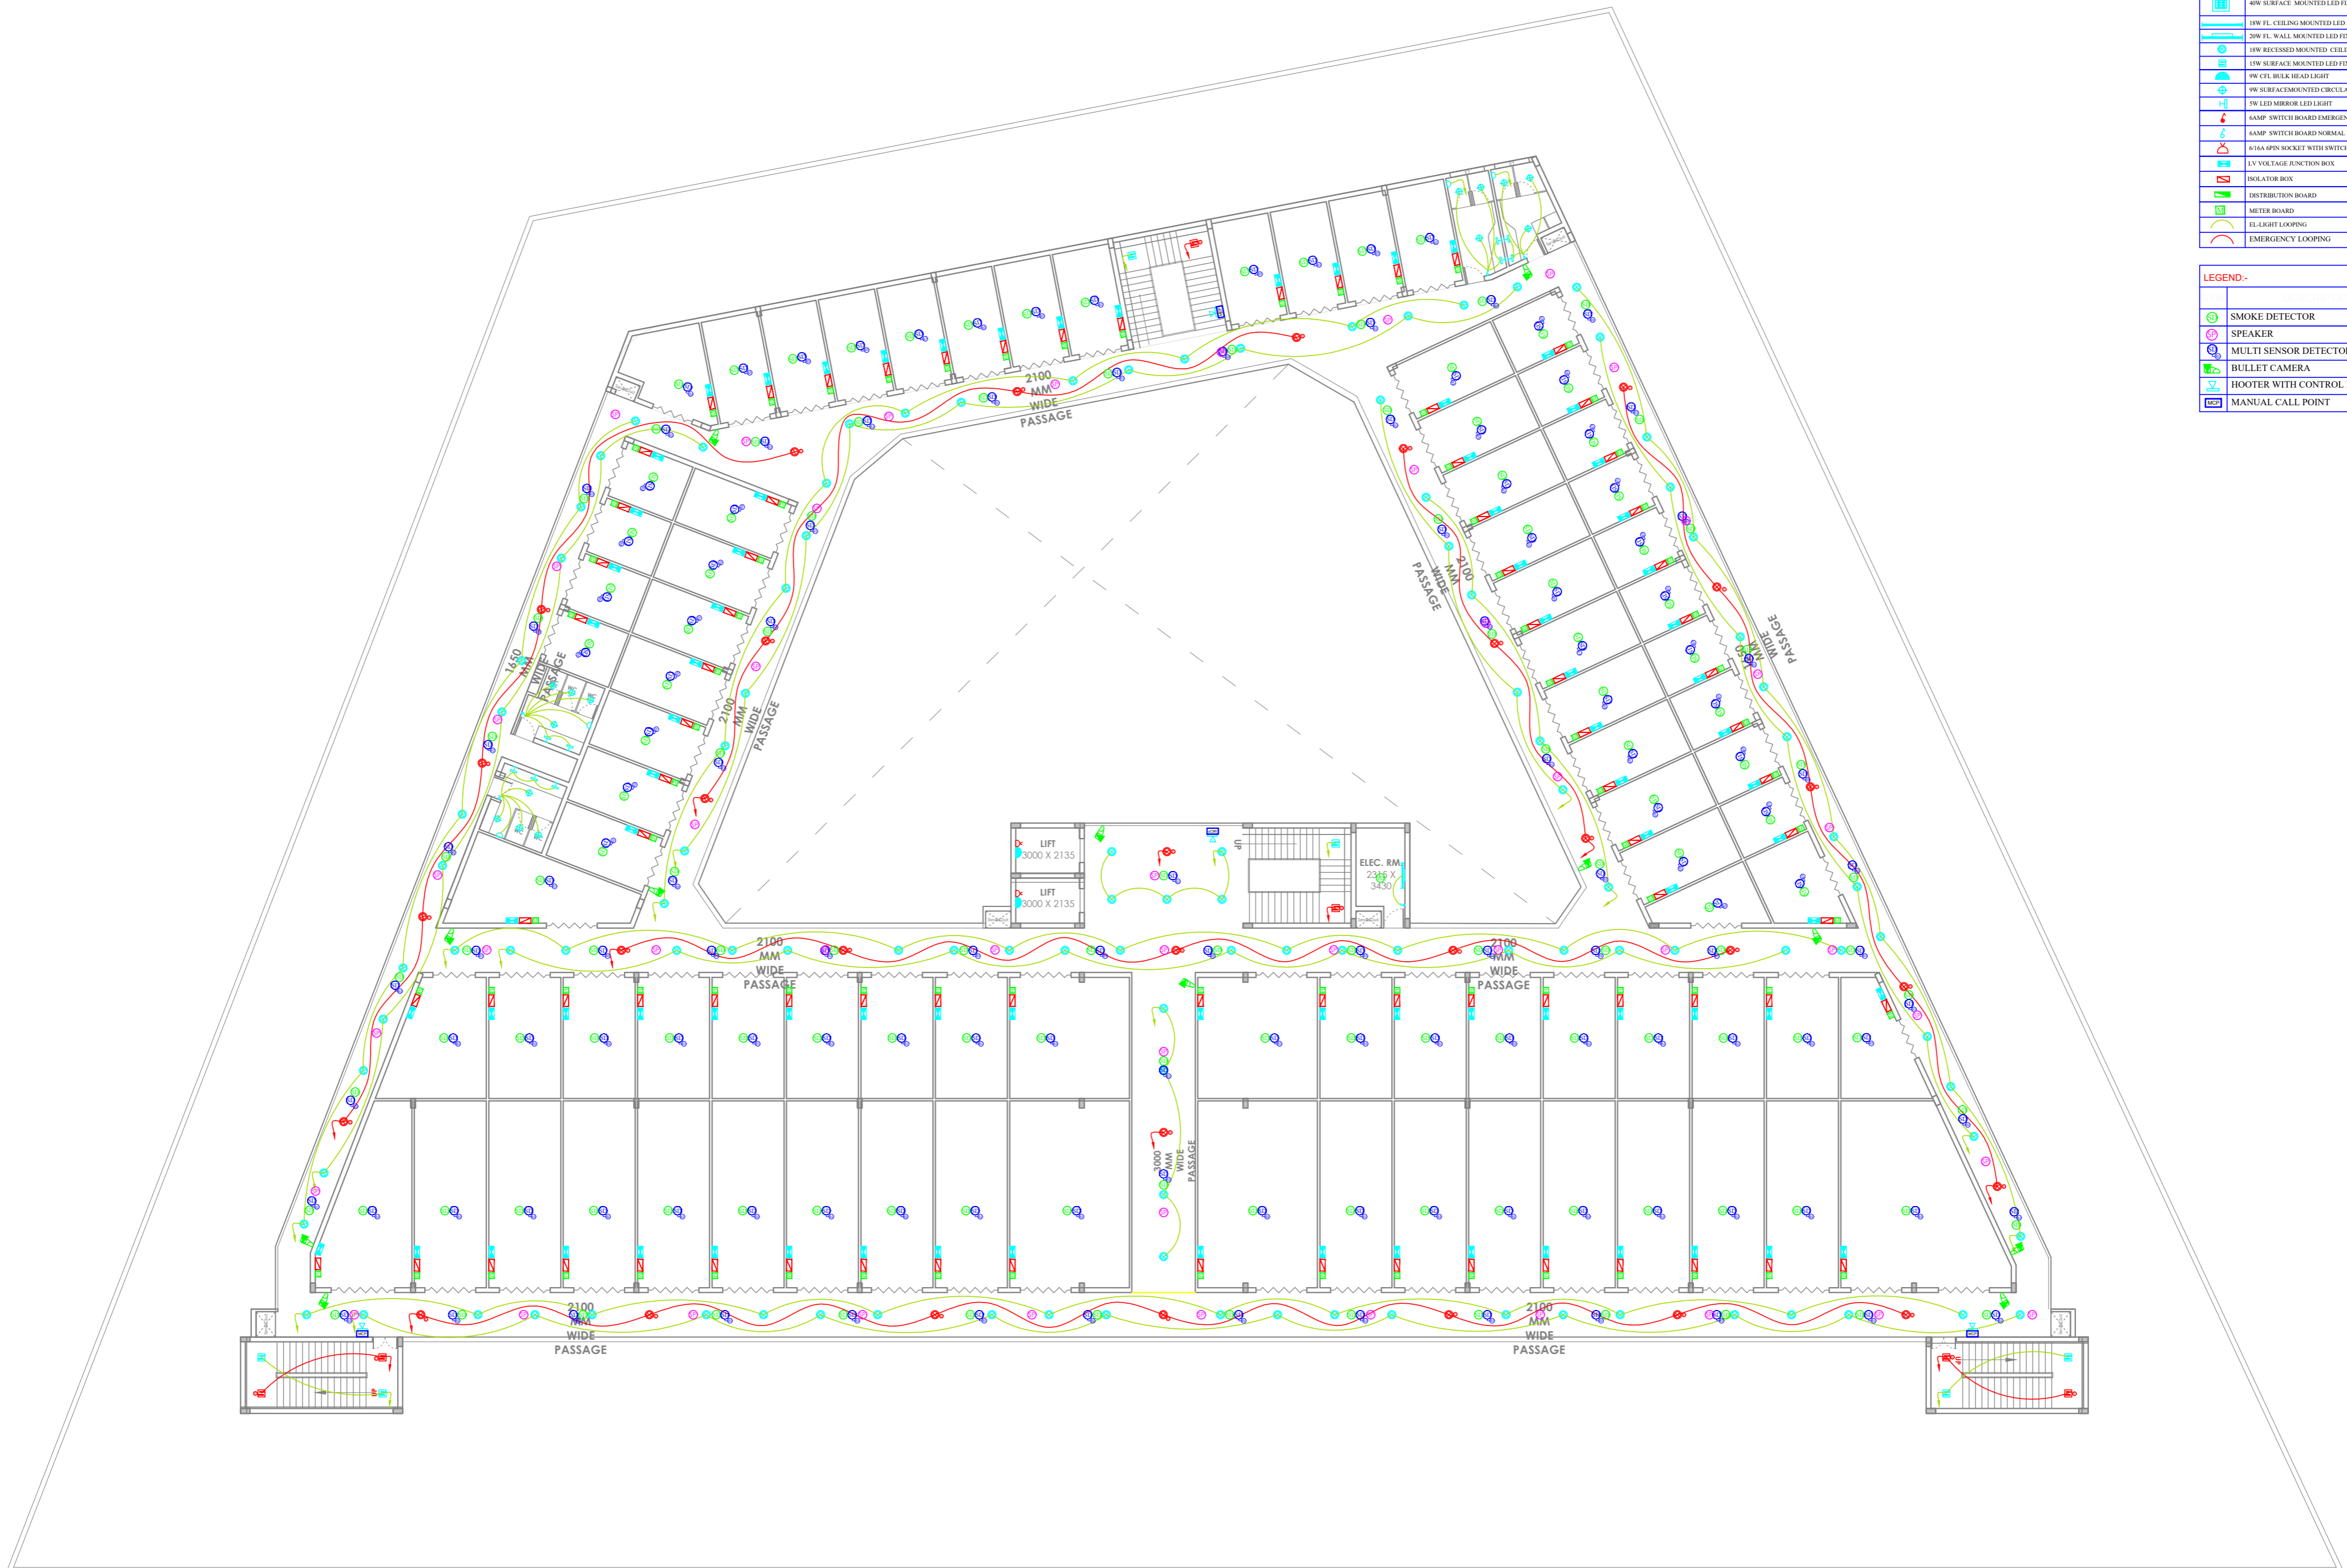

LEGEND-	DESCRIPTION	M.H.T. (AFFL)
	4W SURFACE MOUNTED LED FIXTURE	CEILING
	15W FL CEILING MOUNTED LED FIXTURE	CEILING
	20W FL WALL MOUNTED LED FIXTURE	2400MM
	15W RECESSED MOUNTED CEILING LIGHT	CEILING
	15W SURFACE MOUNTED LED FIXTURE	CEILING
	9W CFL BULK HEAD LIGHT	ABOVE SITE
	9W SURFACE MOUNTED CIRCULAR LED FIXTURE	CEILING
	5W LED MIRROR LED LIGHT	ABOVE MIRROR
	6AMP SWITCH BOARD EMERGENCY	1200MM
	6AMP SWITCH BOARD NORMAL LIGHT	1200MM
	656A 6PIN SOCKET WITH SWITCH	230/150MM
	LV VOLTAGE JUNCTION BOX	1500MM
	ISOLATOR BOX	1500MM
	DISTRIBUTION BOARD	1500MM
	METER BOARD	
	EL-LIGHT LOOPING	
	EMERGENCY LOOPING	

LEGEND-	DESCRIPTION	M.H.T. (AFFL)
	SMOKE DETECTOR	ON FALSE CEILING
	SPEAKER	ON FALSE CEILING
	MULTI SENSOR DETECTOR	ABOVE F/C
	BULLET CAMERA	ON WALL
	HOOTER WITH CONTROL MODULE	1800
	MANUAL CALL POINT	1250

FIRST FLOOR PLAN