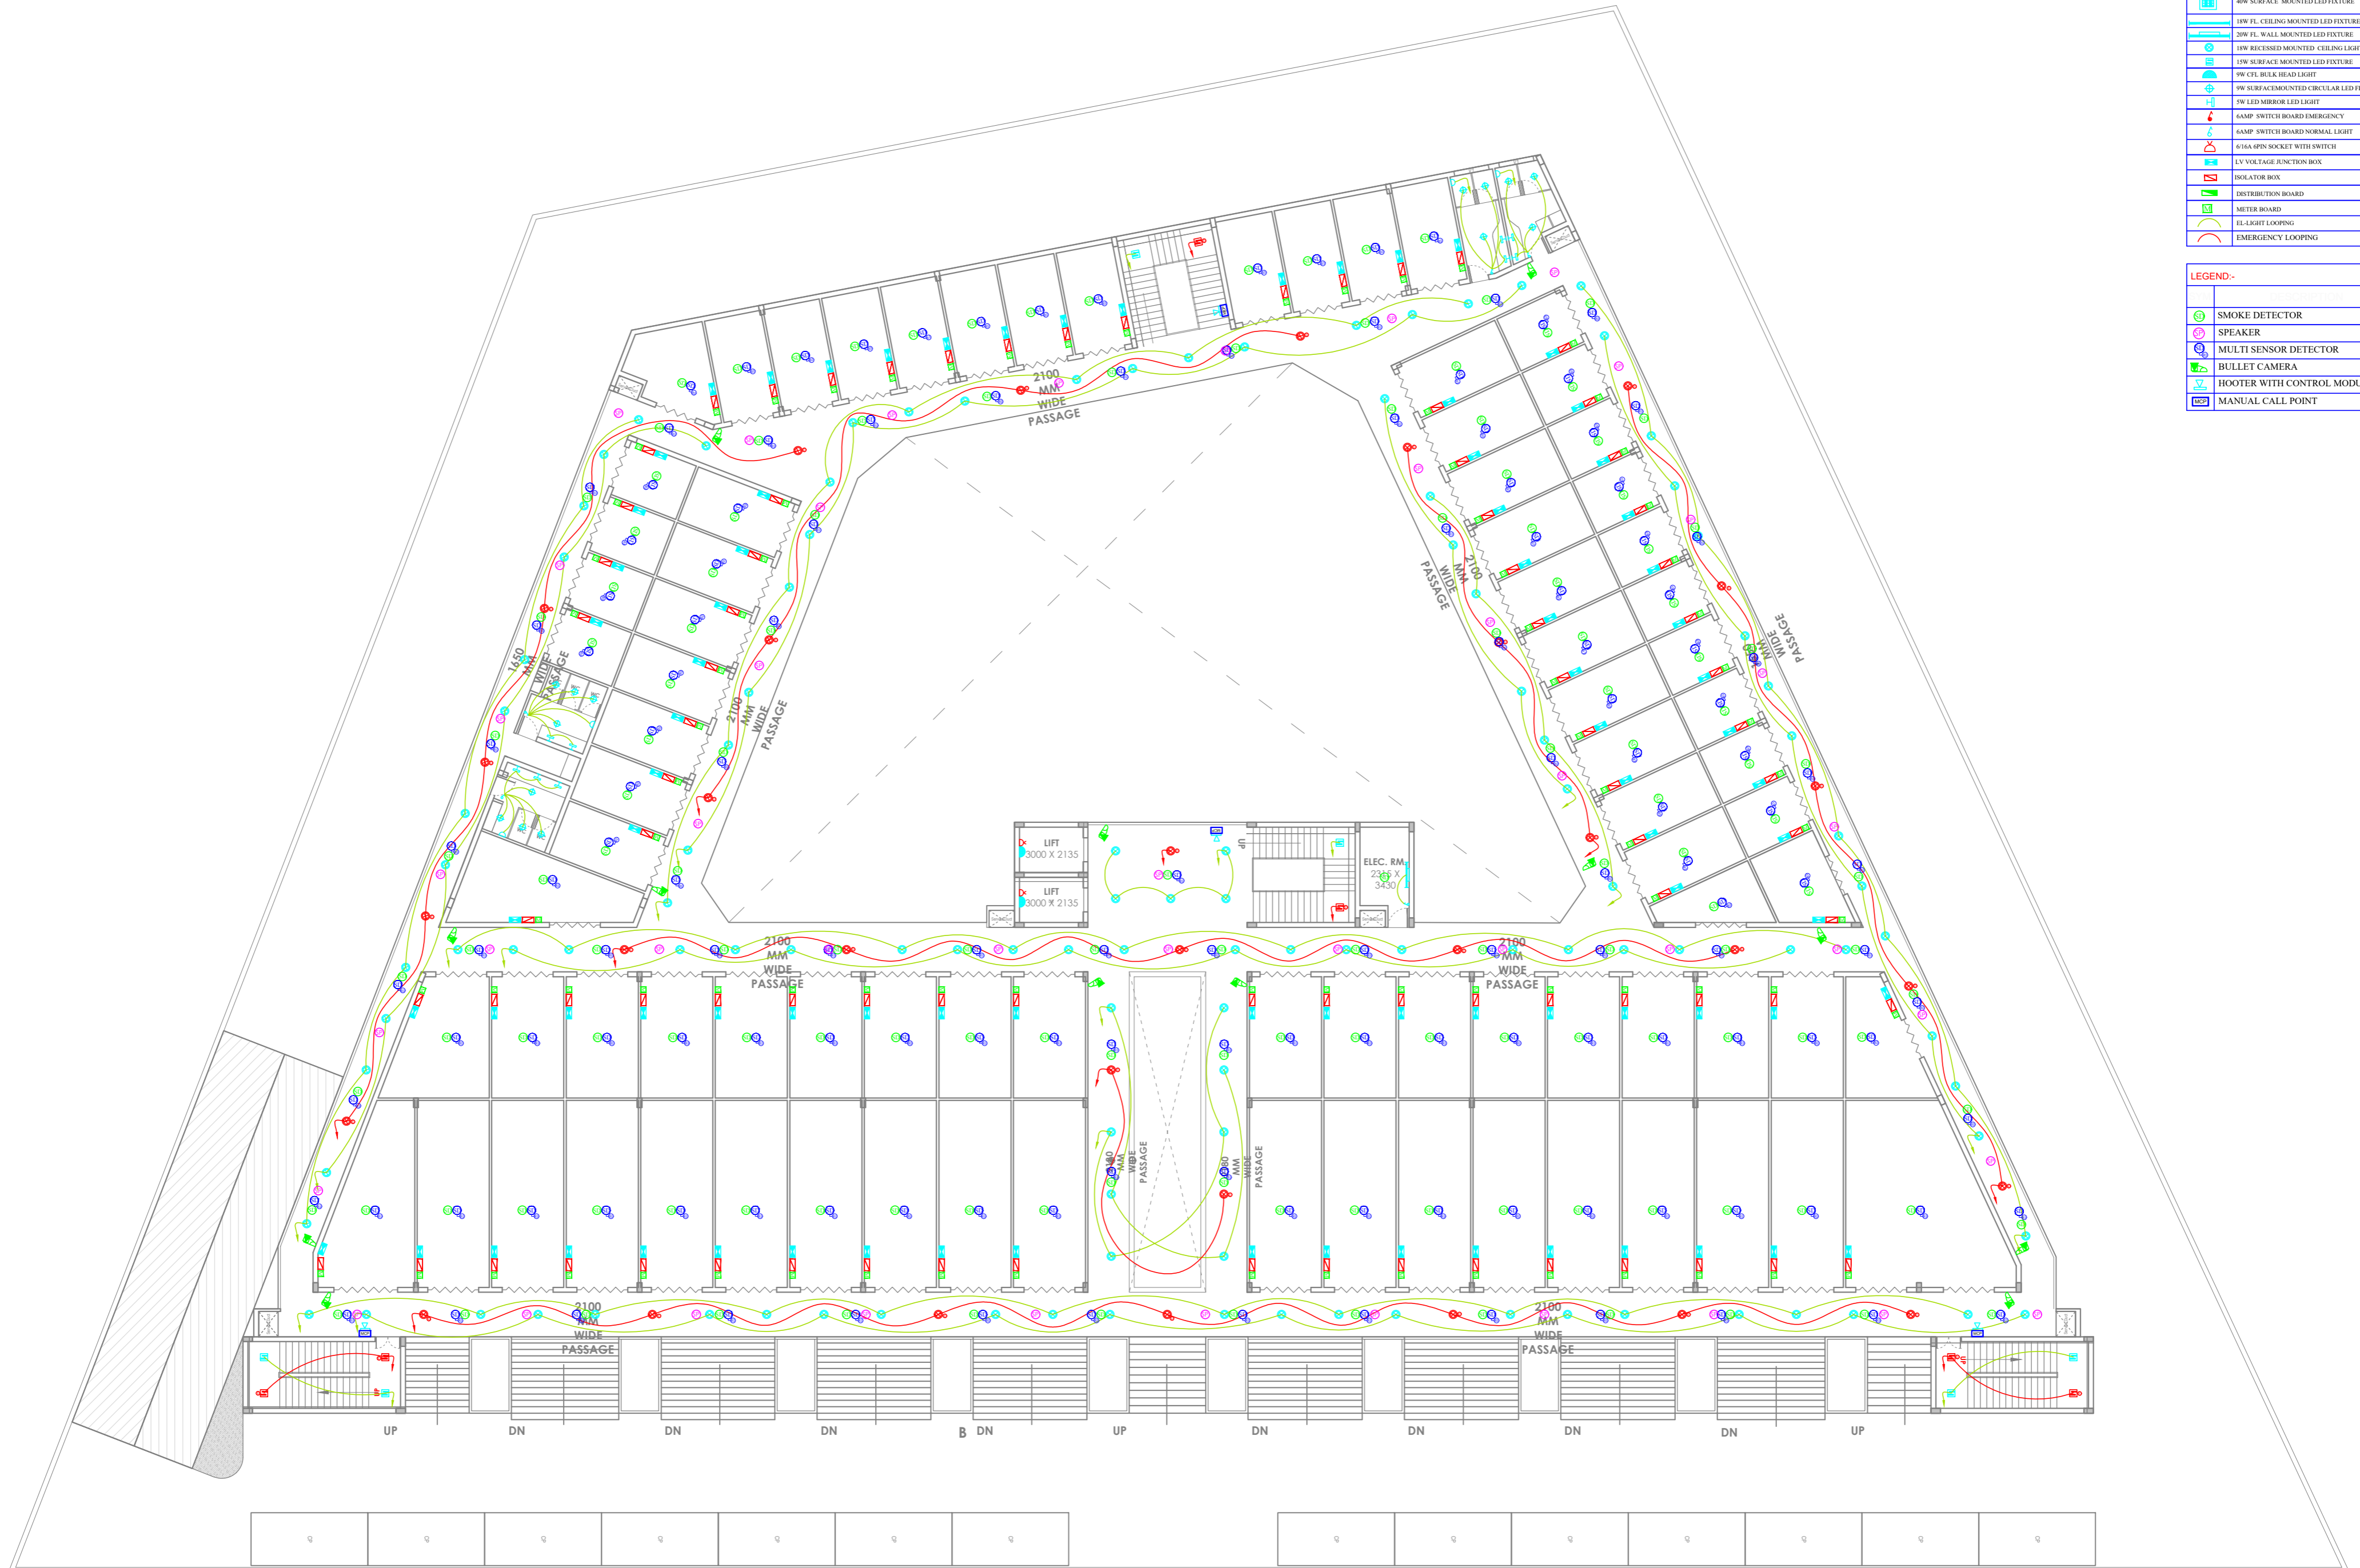

LEGEND-	DESCRIPTION	M.H.T. (AFFL)
	4W SURFACE MOUNTED LED FIXTURE	CEILING
	15W FL CEILING MOUNTED LED FIXTURE	CEILING
	20W FL WALL MOUNTED LED FIXTURE	2400MM
	15W RECESSED MOUNTED CEILING LIGHT	CEILING
	15W SURFACE MOUNTED LED FIXTURE	CEILING
	9W CFL BULK HEAD LIGHT	ASPER SITE
	9W SURFACE MOUNTED CIRCULAR LED FIXTURE	CEILING
	5W LED MIRROR LED LIGHT	ABOVE MIRROR
	6AMP SWITCH BOARD EMERGENCY	1200MM
	6AMP SWITCH BOARD NORMAL LIGHT	1200MM
	636A 6PIN SOCKET WITH SWITCH	230/150MM
	LV VOLTAGE JUNCTION BOX	1500MM
	ISOLATOR BOX	1500MM
	DISTRIBUTION BOARD	1500MM
	METER BOARD	
	EL-LIGHT LOOPING	
	EMERGENCY LOOPING	

LEGEND-	DESCRIPTION	M.H.T. (AFFL)
	SMOKE DETECTOR	ON FALSE CEILING
	SPEAKER	ON FALSE CEILING
	MULTI SENSOR DETECTOR	ABOVE F/C
	BULLET CAMERA	ON WALL
	HOOTER WITH CONTROL MODULE	1800
	MANUAL CALL POINT	1250

UPPER GROUND FLOOR PLAN