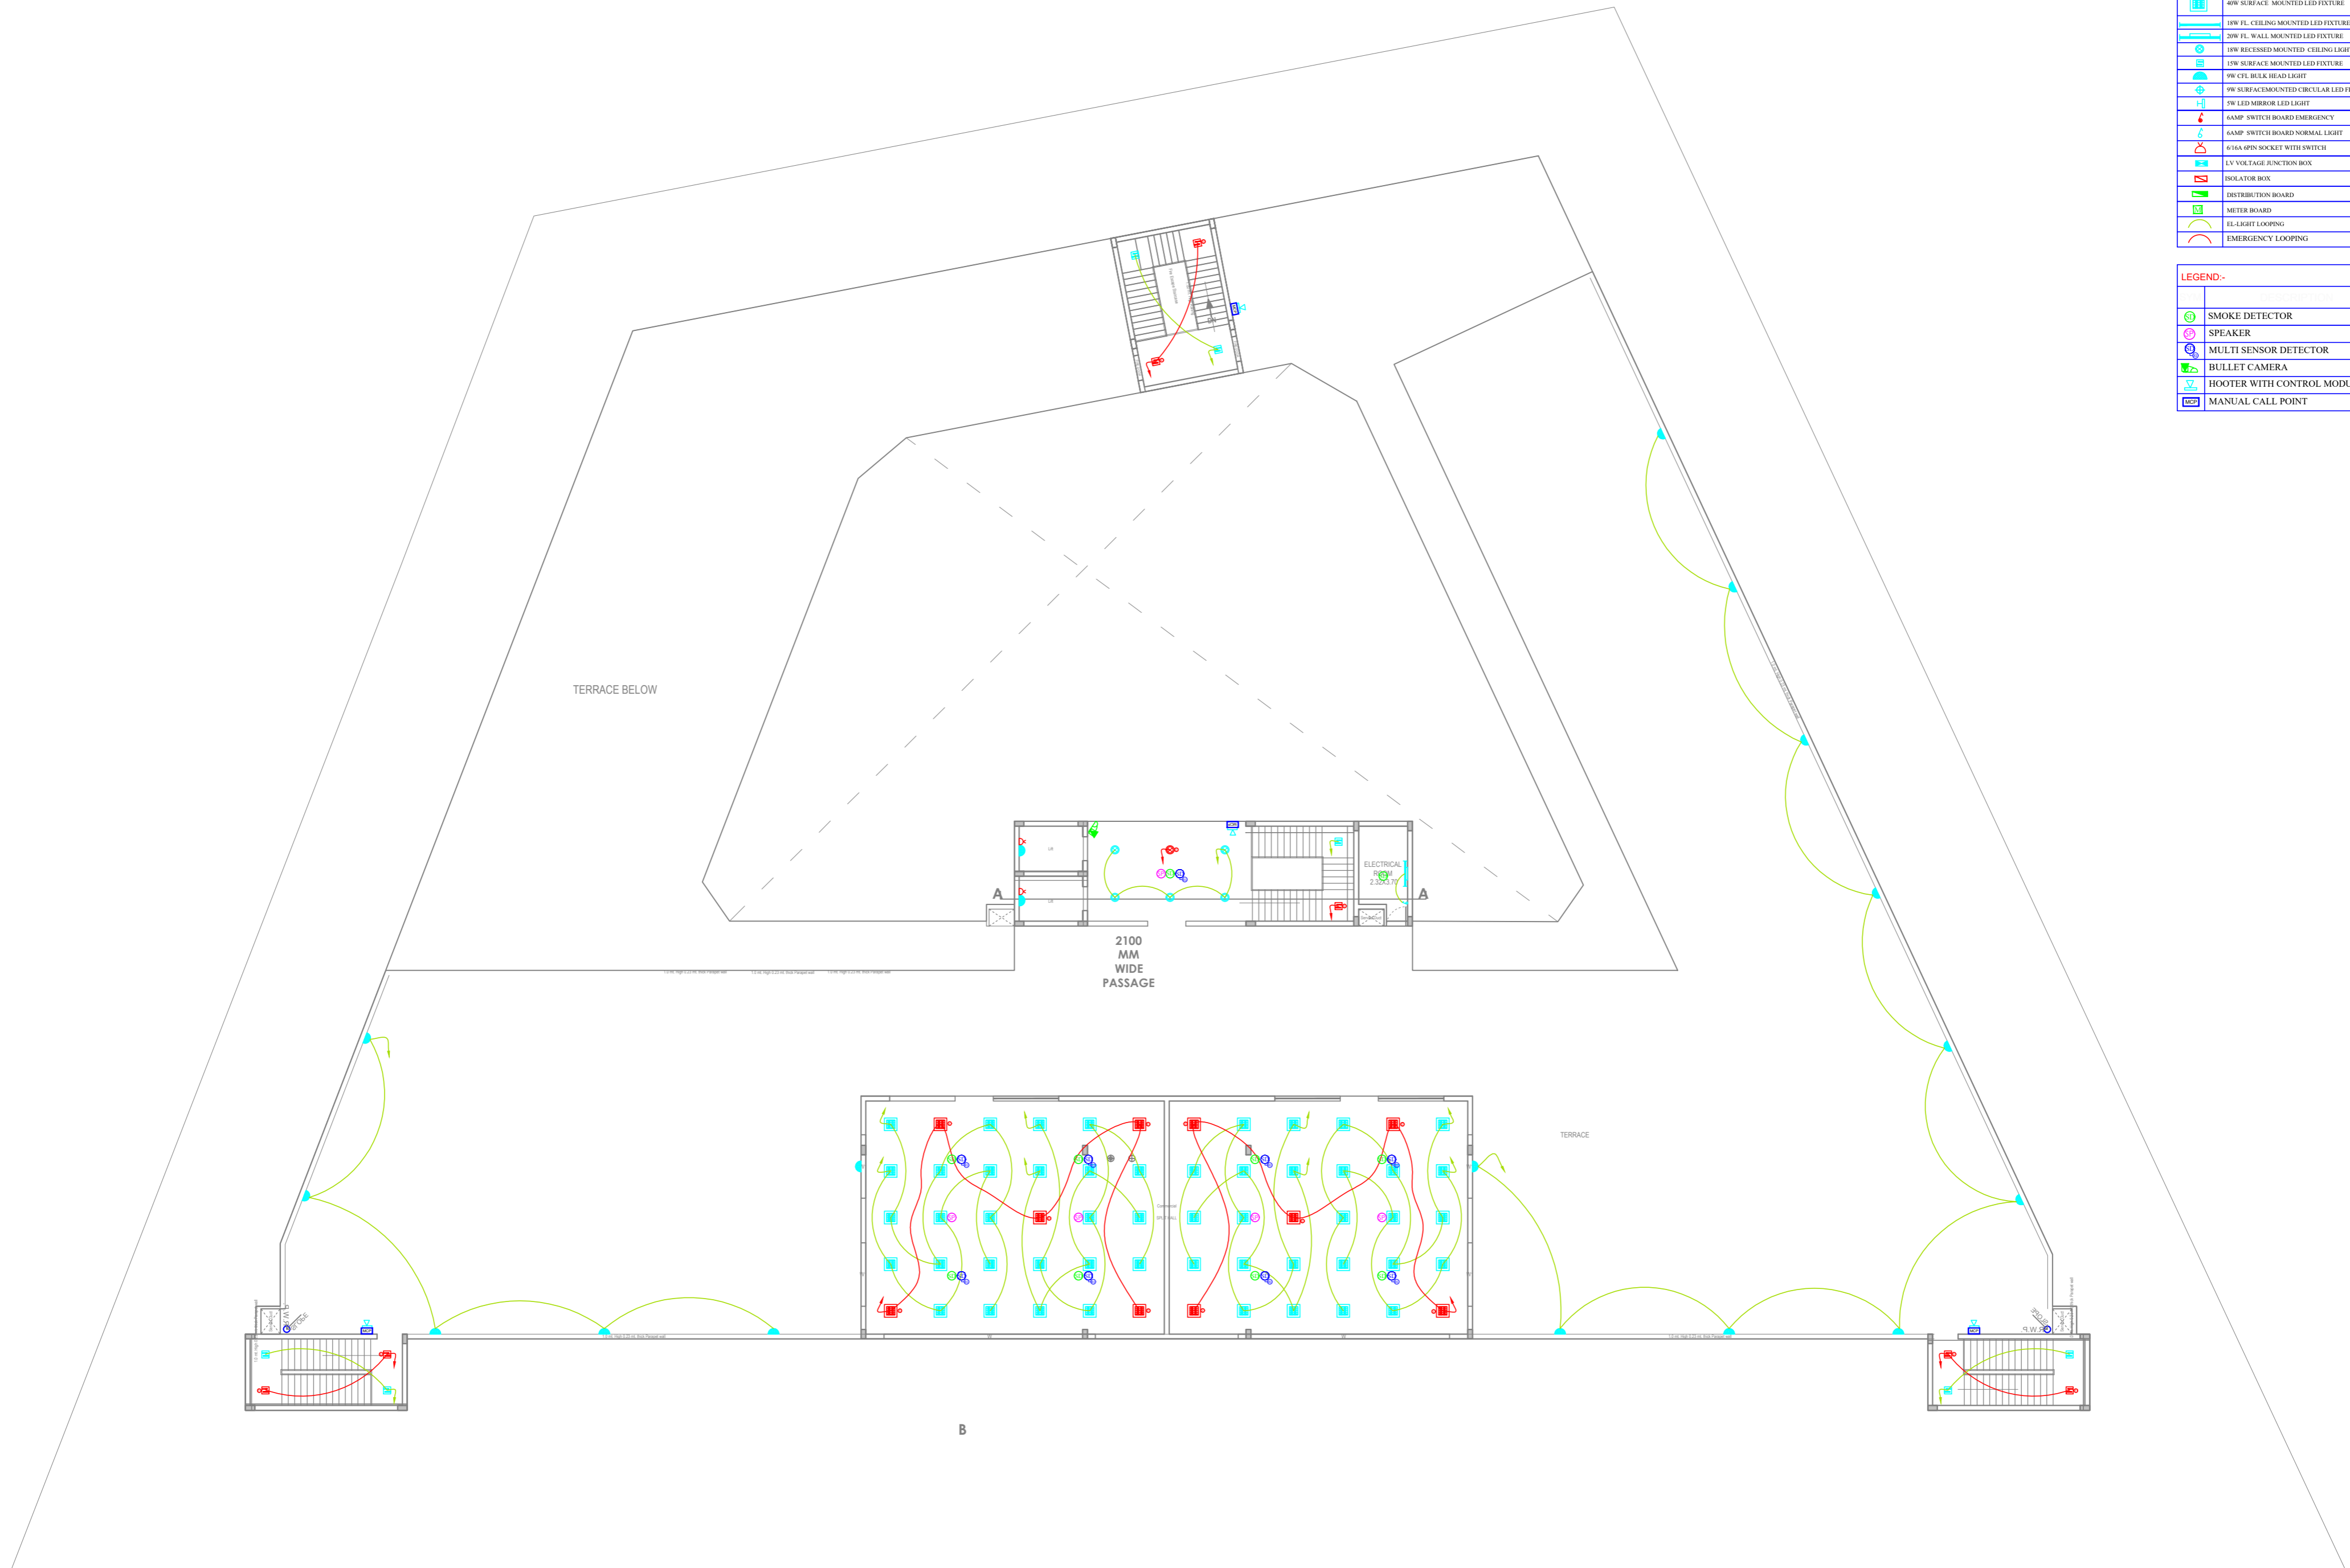

LEGEND-	DESCRIPTION	M.H.T. (AFFL)
	4W SURFACE MOUNTED LED FIXTURE	CEILING
	15W FL CEILING MOUNTED LED FIXTURE	CEILING
	20W FL WALL MOUNTED LED FIXTURE	2400MM
	15W RECESSED MOUNTED CEILING LIGHT	CEILING
	15W SURFACE MOUNTED LED FIXTURE	CEILING
	9W CFL BULK HEAD LIGHT	AS PER SITE
	9W SURFACE MOUNTED CIRCULAR LED FIXTURE	CEILING
	5W LED MIRROR LED LIGHT	ABOVE MIRROR
	6AMP SWITCH BOARD EMERGENCY	1200MM
	6AMP SWITCH BOARD NORMAL LIGHT	1200MM
	636A 6PIN SOCKET WITH SWITCH	230/150MM
	LV VOLTAGE JUNCTION BOX	1500MM
	ISOLATOR BOX	1500MM
	DISTRIBUTION BOARD	1500MM
	METER BOARD	
	EL-LIGHT LOOPING	
	EMERGENCY LOOPING	

LEGEND--		
	SMOKE DETECTOR	ON FALSE CEILING
	SPEAKER	ON FALSE CEILING
	MULTI SENSOR DETECTOR	ABOVE F/C
	BULB CAMERA	ON WALL
	HOOTER WITH CONTROL MODULE	1800
	MANUAL CALL POINT	1250

THIRD FLOOR PLAN