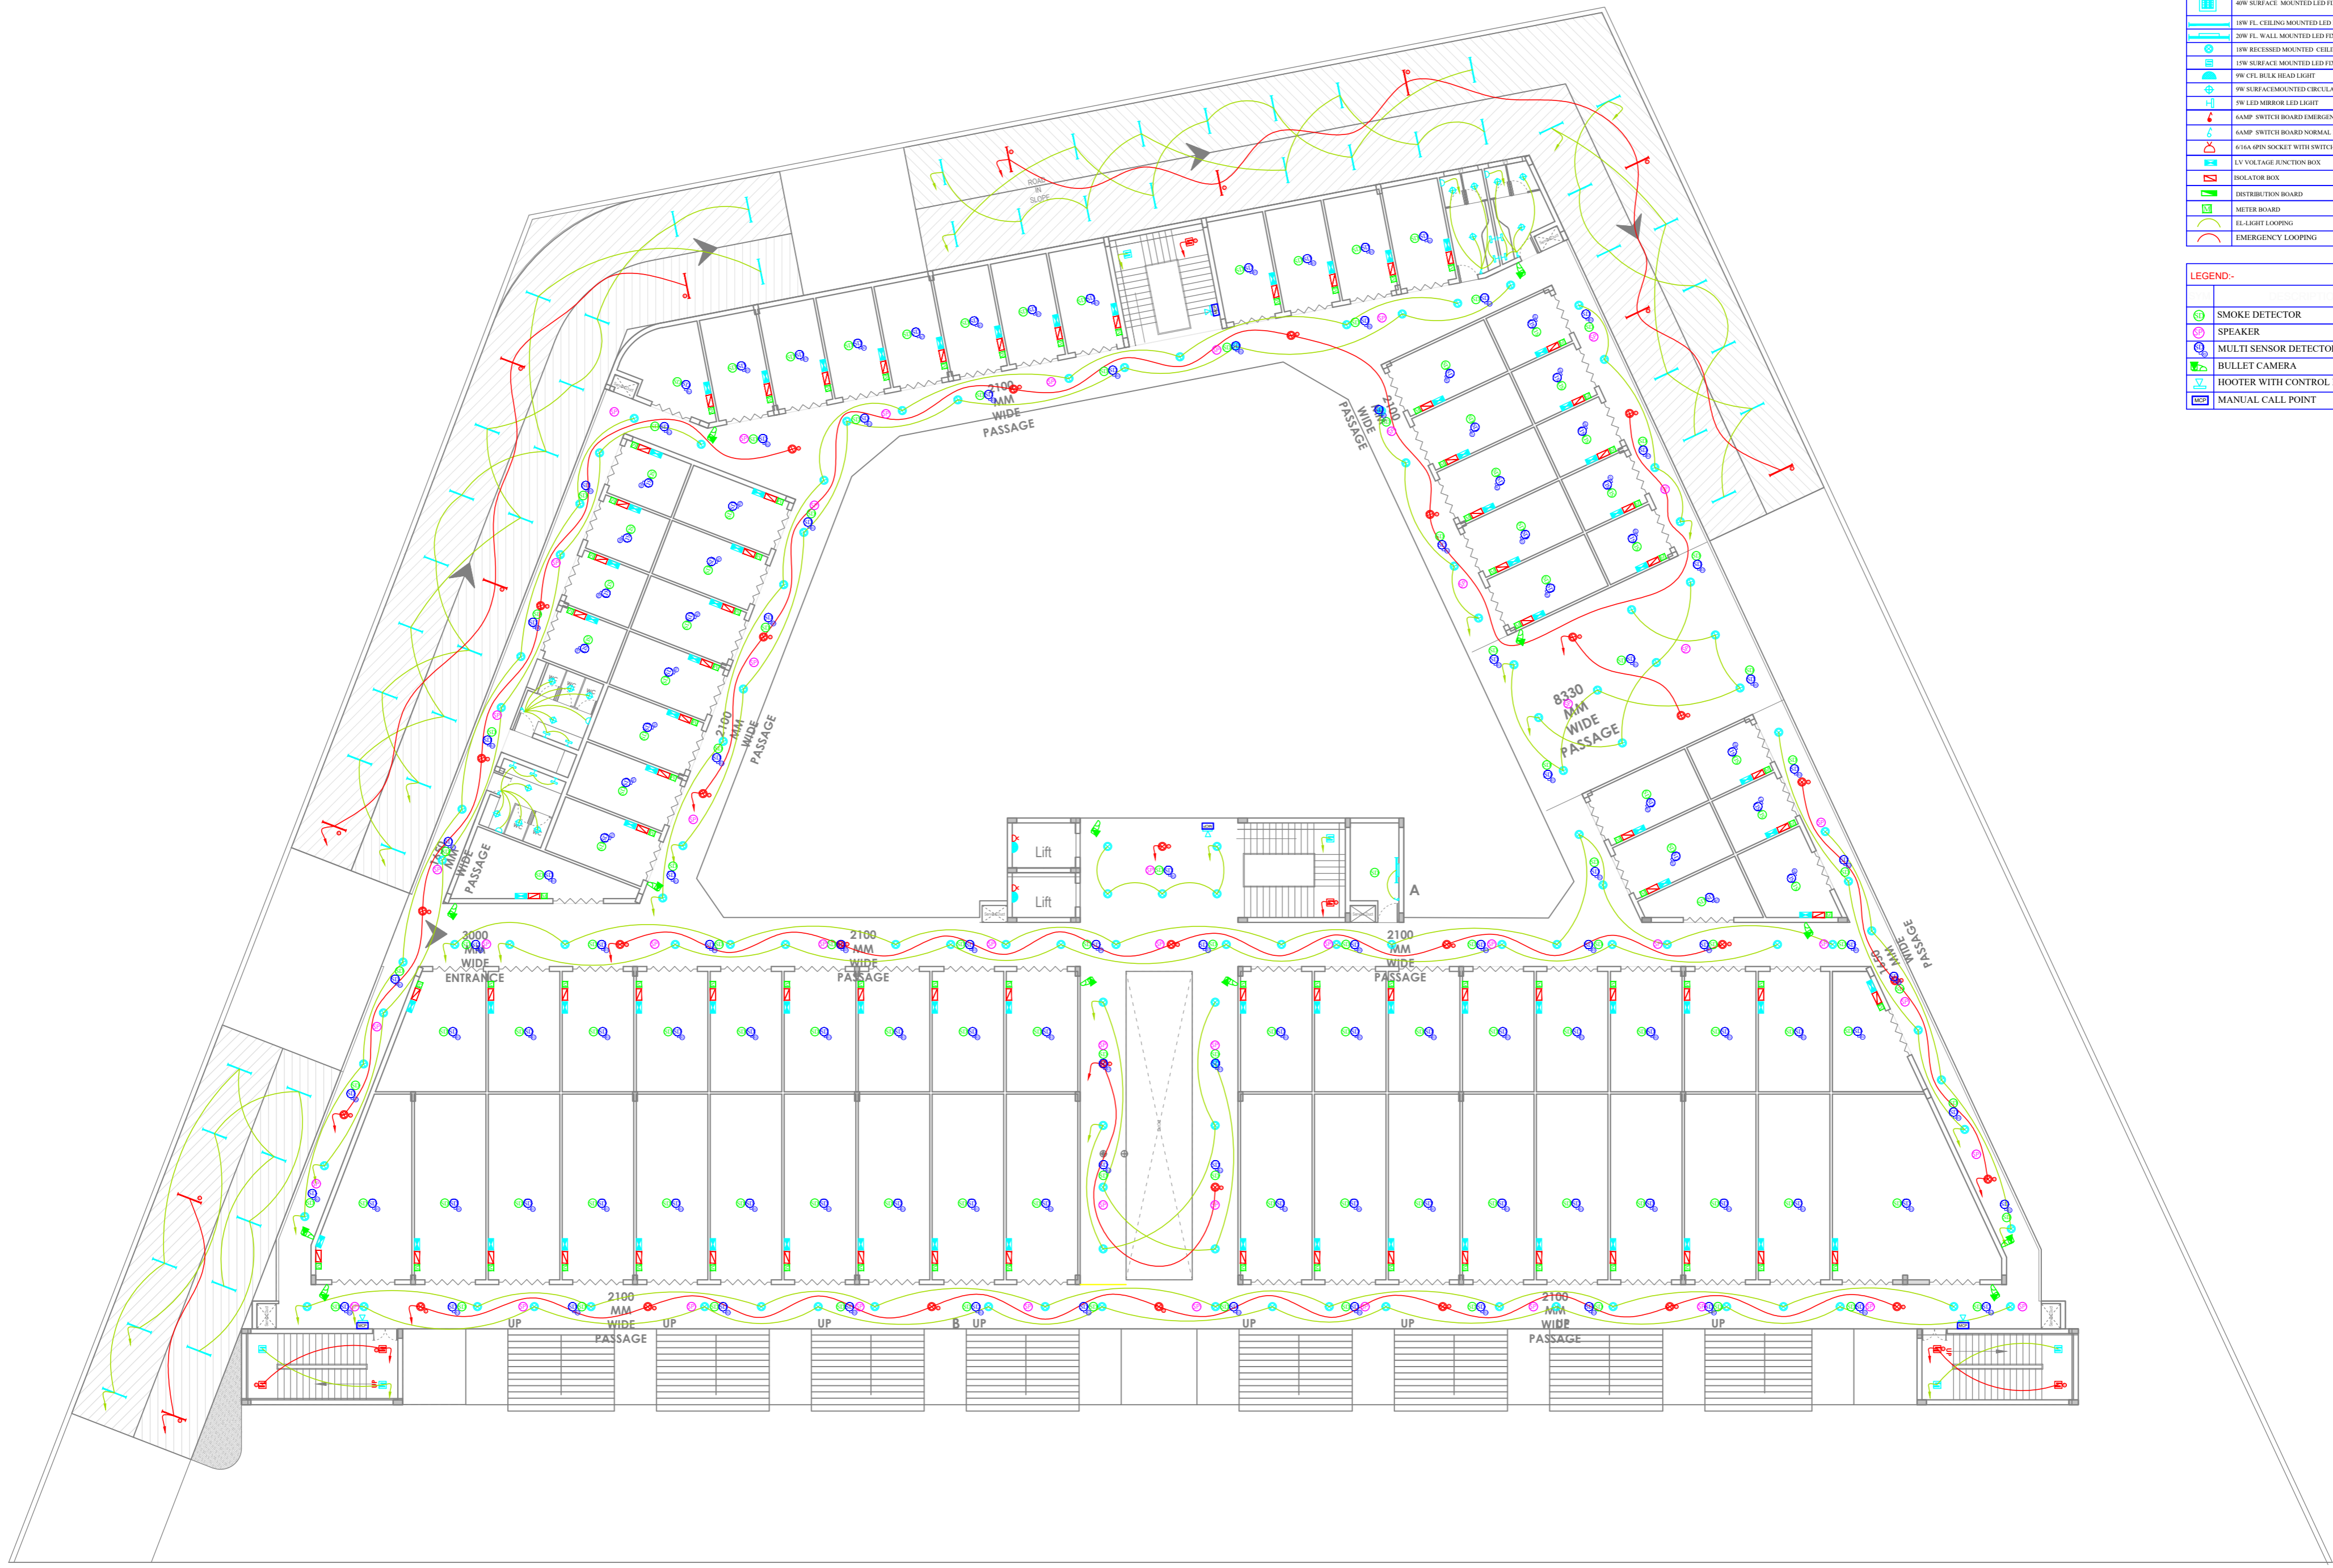

BASEMENT FLOOR PLAN

LEGEND-	DESCRIPTION	M.H.T. (AFFL)
	4W SURFACE MOUNTED LED FIXTURE	CEILING
	15W FL CEILING MOUNTED LED FIXTURE	CEILING
	20W FL WALL MOUNTED LED FIXTURE	2400MM
	15W RECESSED MOUNTED CEILING LIGHT	CEILING
	15W SURFACE MOUNTED LED FIXTURE	CEILING
	9W CFL BULK HEAD LIGHT	ASPER SITE
	9W SURFACE MOUNTED CIRCULAR LED FIXTURE	CEILING
	5W LED MIRROR LED LIGHT	ABOVE MIRROR
	6AMP SWITCH BOARD EMERGENCY	1200MM
	6AMP SWITCH BOARD NORMAL LIGHT	1200MM
	636A 6PIN SOCKET WITH SWITCH	230/150MM
	LV VOLTAGE JUNCTION BOX	1500MM
	ISOLATOR BOX	1500MM
	DISTRIBUTION BOARD	1500MM
	METER BOARD	
	EL-LIGHT LOOPING	
	EMERGENCY LOOPING	

LEGEND-		
	SMOKE DETECTOR	ON FALSE CEILING
	SPEAKER	ON FALSE CEILING
	MULTI SENSOR DETECTOR	ABOVE F/C
	BULLET CAMERA	ON WALL
	HOOTER WITH CONTROL MODULE	1800
	MANUAL CALL POINT	1250

LOWER GROUND FLOOR PLAN