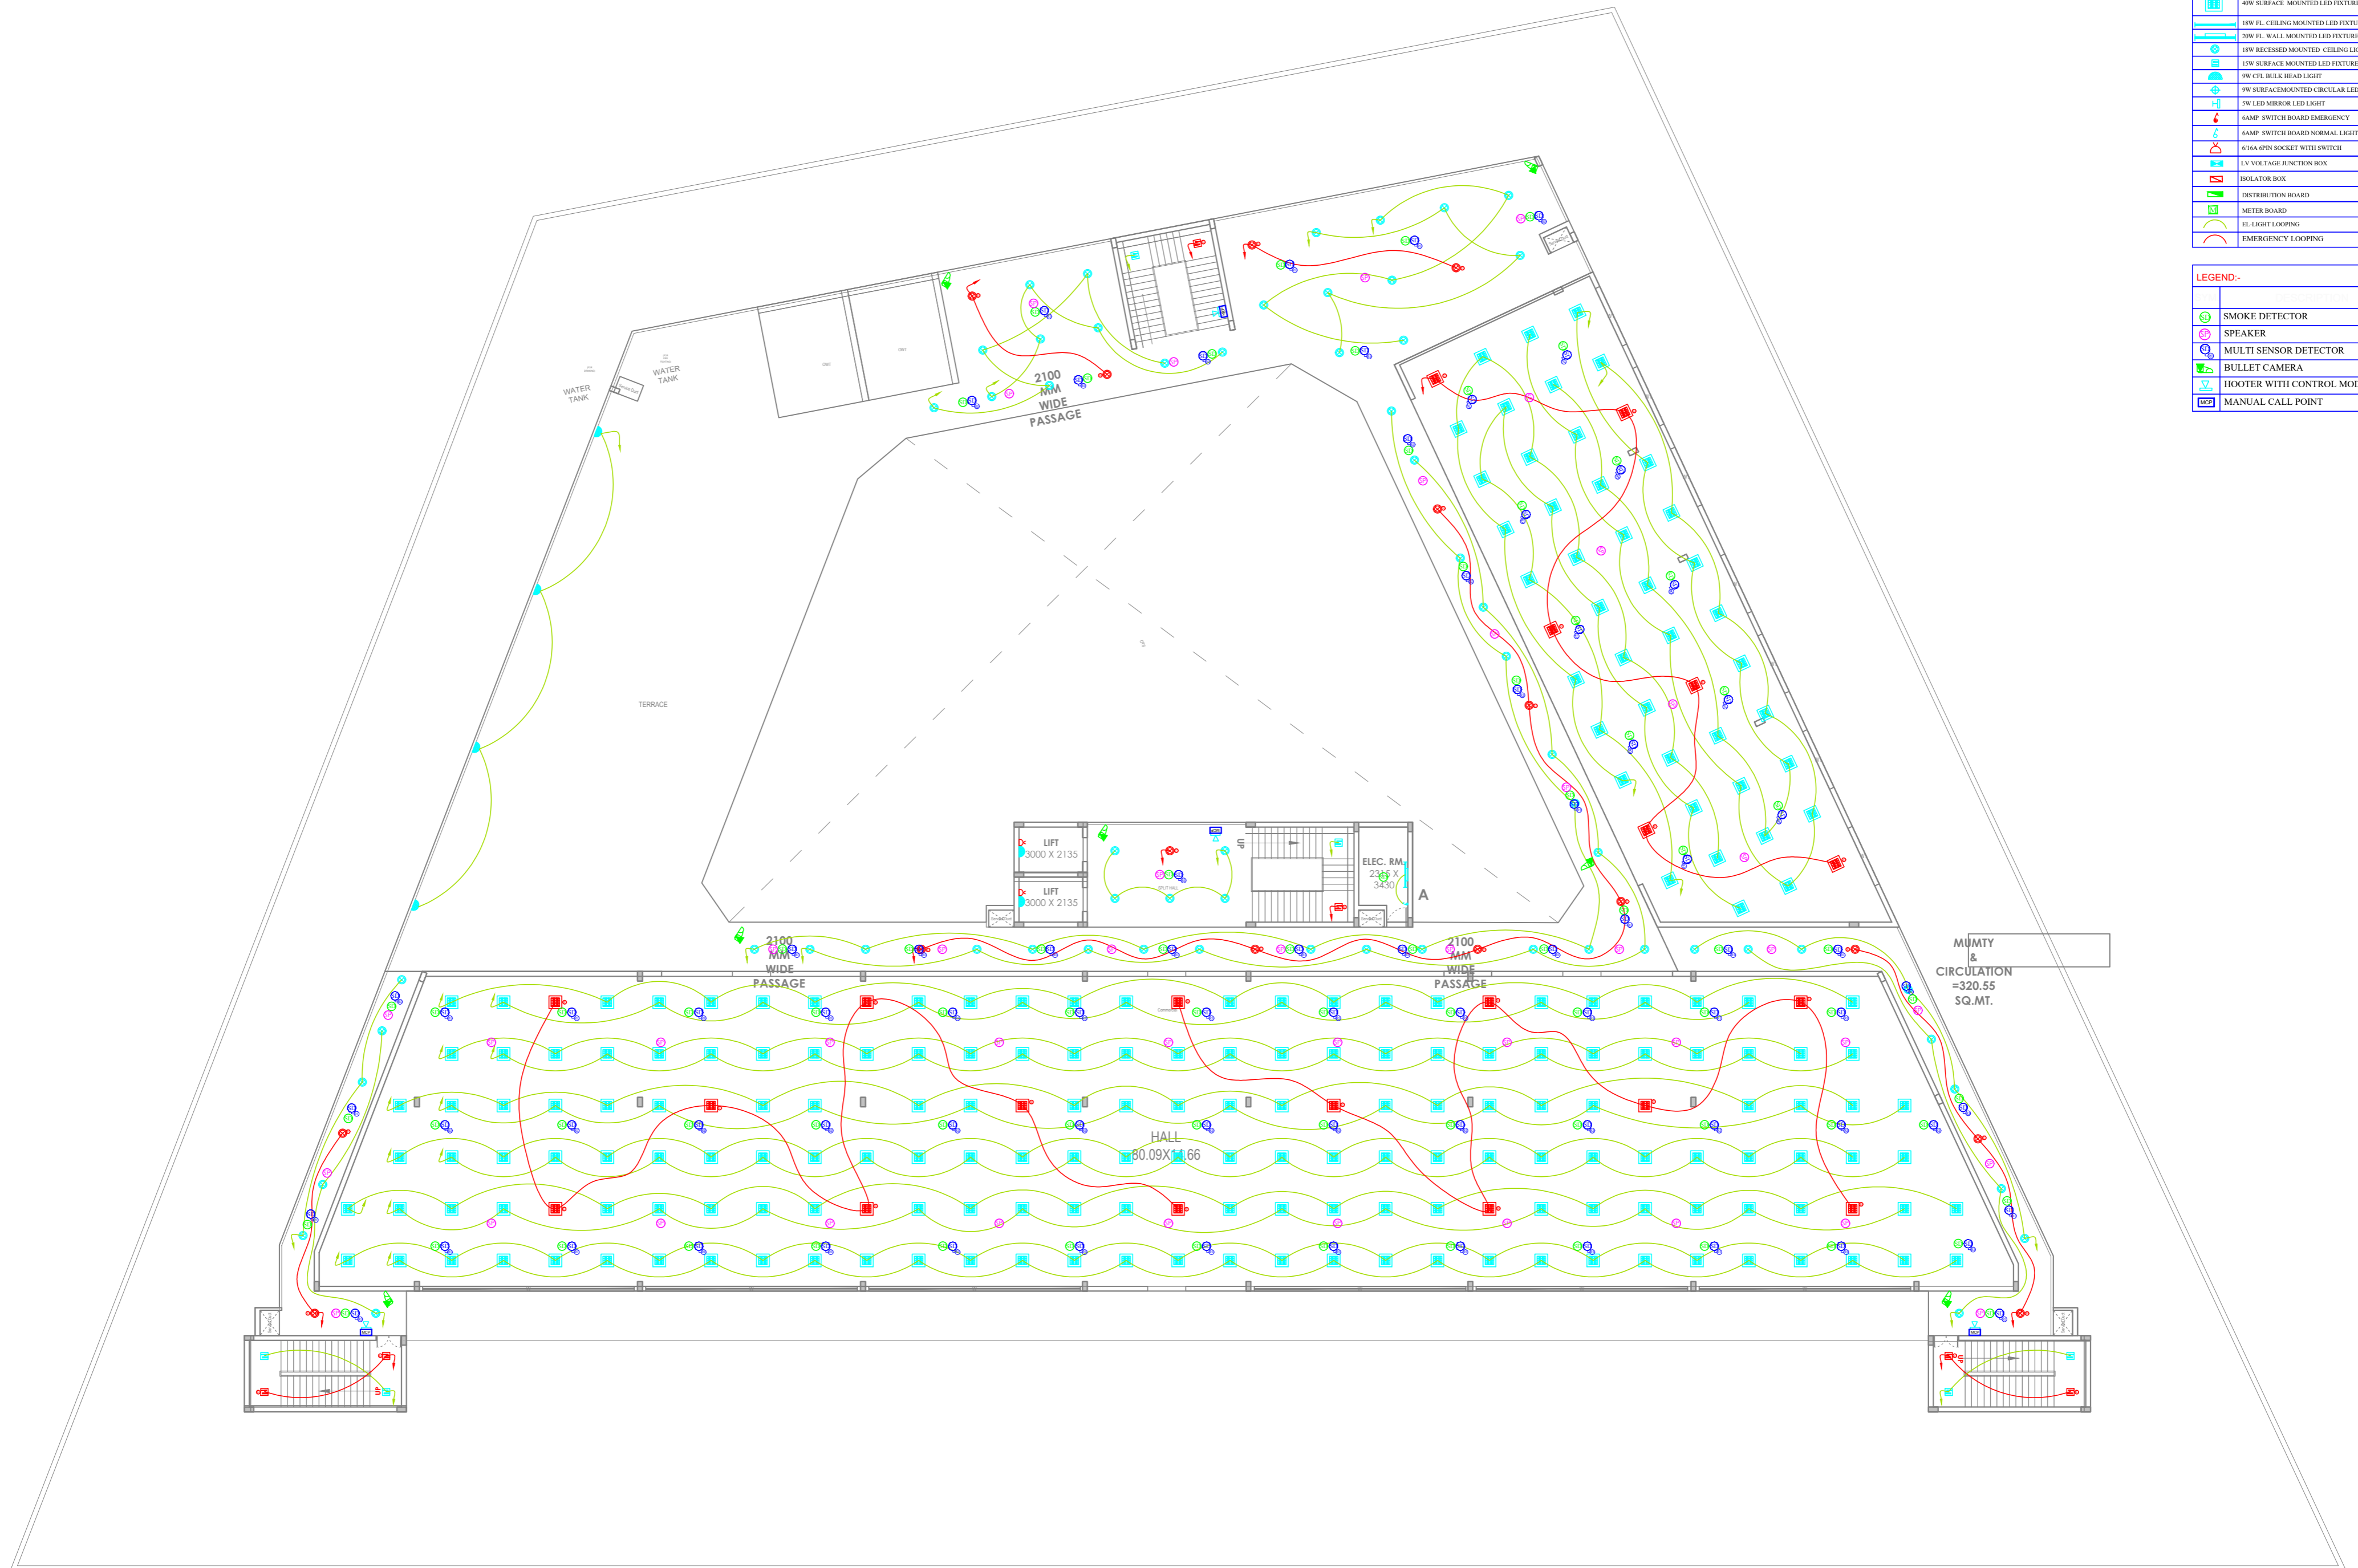

LEGEND-	DESCRIPTION	M.H.T. (AFFL)
	4W SURFACE MOUNTED LED FIXTURE	CEILING
	15W FL CEILING MOUNTED LED FIXTURE	CEILING
	20W FL WALL MOUNTED LED FIXTURE	2400MM
	15W RECESSED MOUNTED CEILING LIGHT	CEILING
	15W SURFACE MOUNTED LED FIXTURE	CEILING
	9W CFL BULK HEAD LIGHT	AS PER SITE
	9W SURFACE MOUNTED CIRCULAR LED FIXTURE	CEILING
	5W LED MIRROR LED LIGHT	ABOVE MIRROR
	6AMP SWITCH BOARD EMERGENCY	1200MM
	6AMP SWITCH BOARD NORMAL LIGHT	1200MM
	656A 6PIN SOCKET WITH SWITCH	230/150MM
	LV VOLTAGE JUNCTION BOX	1500MM
	ISOLATOR BOX	1500MM
	DISTRIBUTION BOARD	1500MM
	METER BOARD	
	EL-LIGHT LOOPING	
	EMERGENCY LOOPING	

LEGEND-	DESCRIPTION	M.H.T. (AFFL)
	SMOKE DETECTOR	ON FALSE CEILING
	SPEAKER	ON FALSE CEILING
	MULTI SENSOR DETECTOR	ABOVE F/C
	BULLET CAMERA	ON WALL
	HOOTER WITH CONTROL MODULE	1800
	MANUAL CALL POINT	1250

SECOND FLOOR PLAN