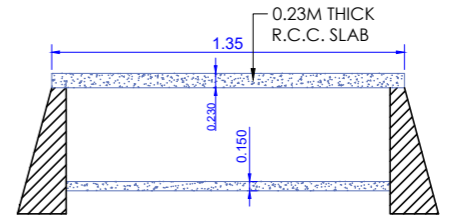

PROJECT NAME- VIRAT THE ROYALE
OWNED BY- SHRI BALAJI BUILDERS
SITE AT- KHASRA NO. 23 (P) 26 (P) , 27 , VILLAGE -ITAUVA BENIRAM BAREILLY. & KASHRA NO. 821 , 840, 841 , 842 VILLAGE - KALARI BAREILLY.

DRAWING TITLE-
CULVERT DETAIL

ARCHITECT-

JITENDRA KR. SHARMA
Architect
CA/2000/28550
JITENDRA SHARMA
ARCHITECTS & INTERIOR DESIGNERS
S-19, FIRST FLOOR, JANAKPURI, BAREILLY.
e-mail :ar.jiten@gmail.com, Ph. : +919917123500

STRUCTURAL CONSULTANT-

Er. Braj Pal Singh
B.E. (Civil)
(University of Roorkee)
Chartered Engineer
ER. BRAJ PAL SINGH
ADD- A-44, SUNCITY VISTAAR BAREILLY