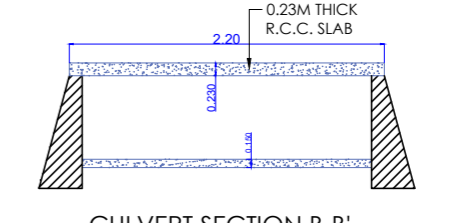

PROJECT NAME- VIRAT THE ROYALE
OWNED BY- SHRI BALAJI BUILDERS
SITE AT- KHASRA NO. 23 (P) 26 (P) , 27 , VILLAGE -ITAUVA BENIRAM BAREILLY. & KASHRA NO. 821 , 840, 841 , 842 VILLAGE - KALARI BAREILLY.

DRAWING TITLE-
CULVERT DETAIL

ARCHITECT-

JITENDRA KR. SHARMA
Architect
CA/2000/28550
JITENDRA SHARMA
ARCHITECTS & INTERIOR DESIGNERS
S-19, FIRST FLOOR, JANAKPURI, BAREILLY.
e-mail :ar.jiten@gmail.com, Ph. : +919917123500

STRUCTURAL CONSULTANT-

Er. Braj Pal Singh
B.E. (Civil)
(University of Roorkee)
Chartered Engineer
ER. BRAJ PAL SINGH
ADD- A-44, SUNCITY VISTAAR BAREILLY