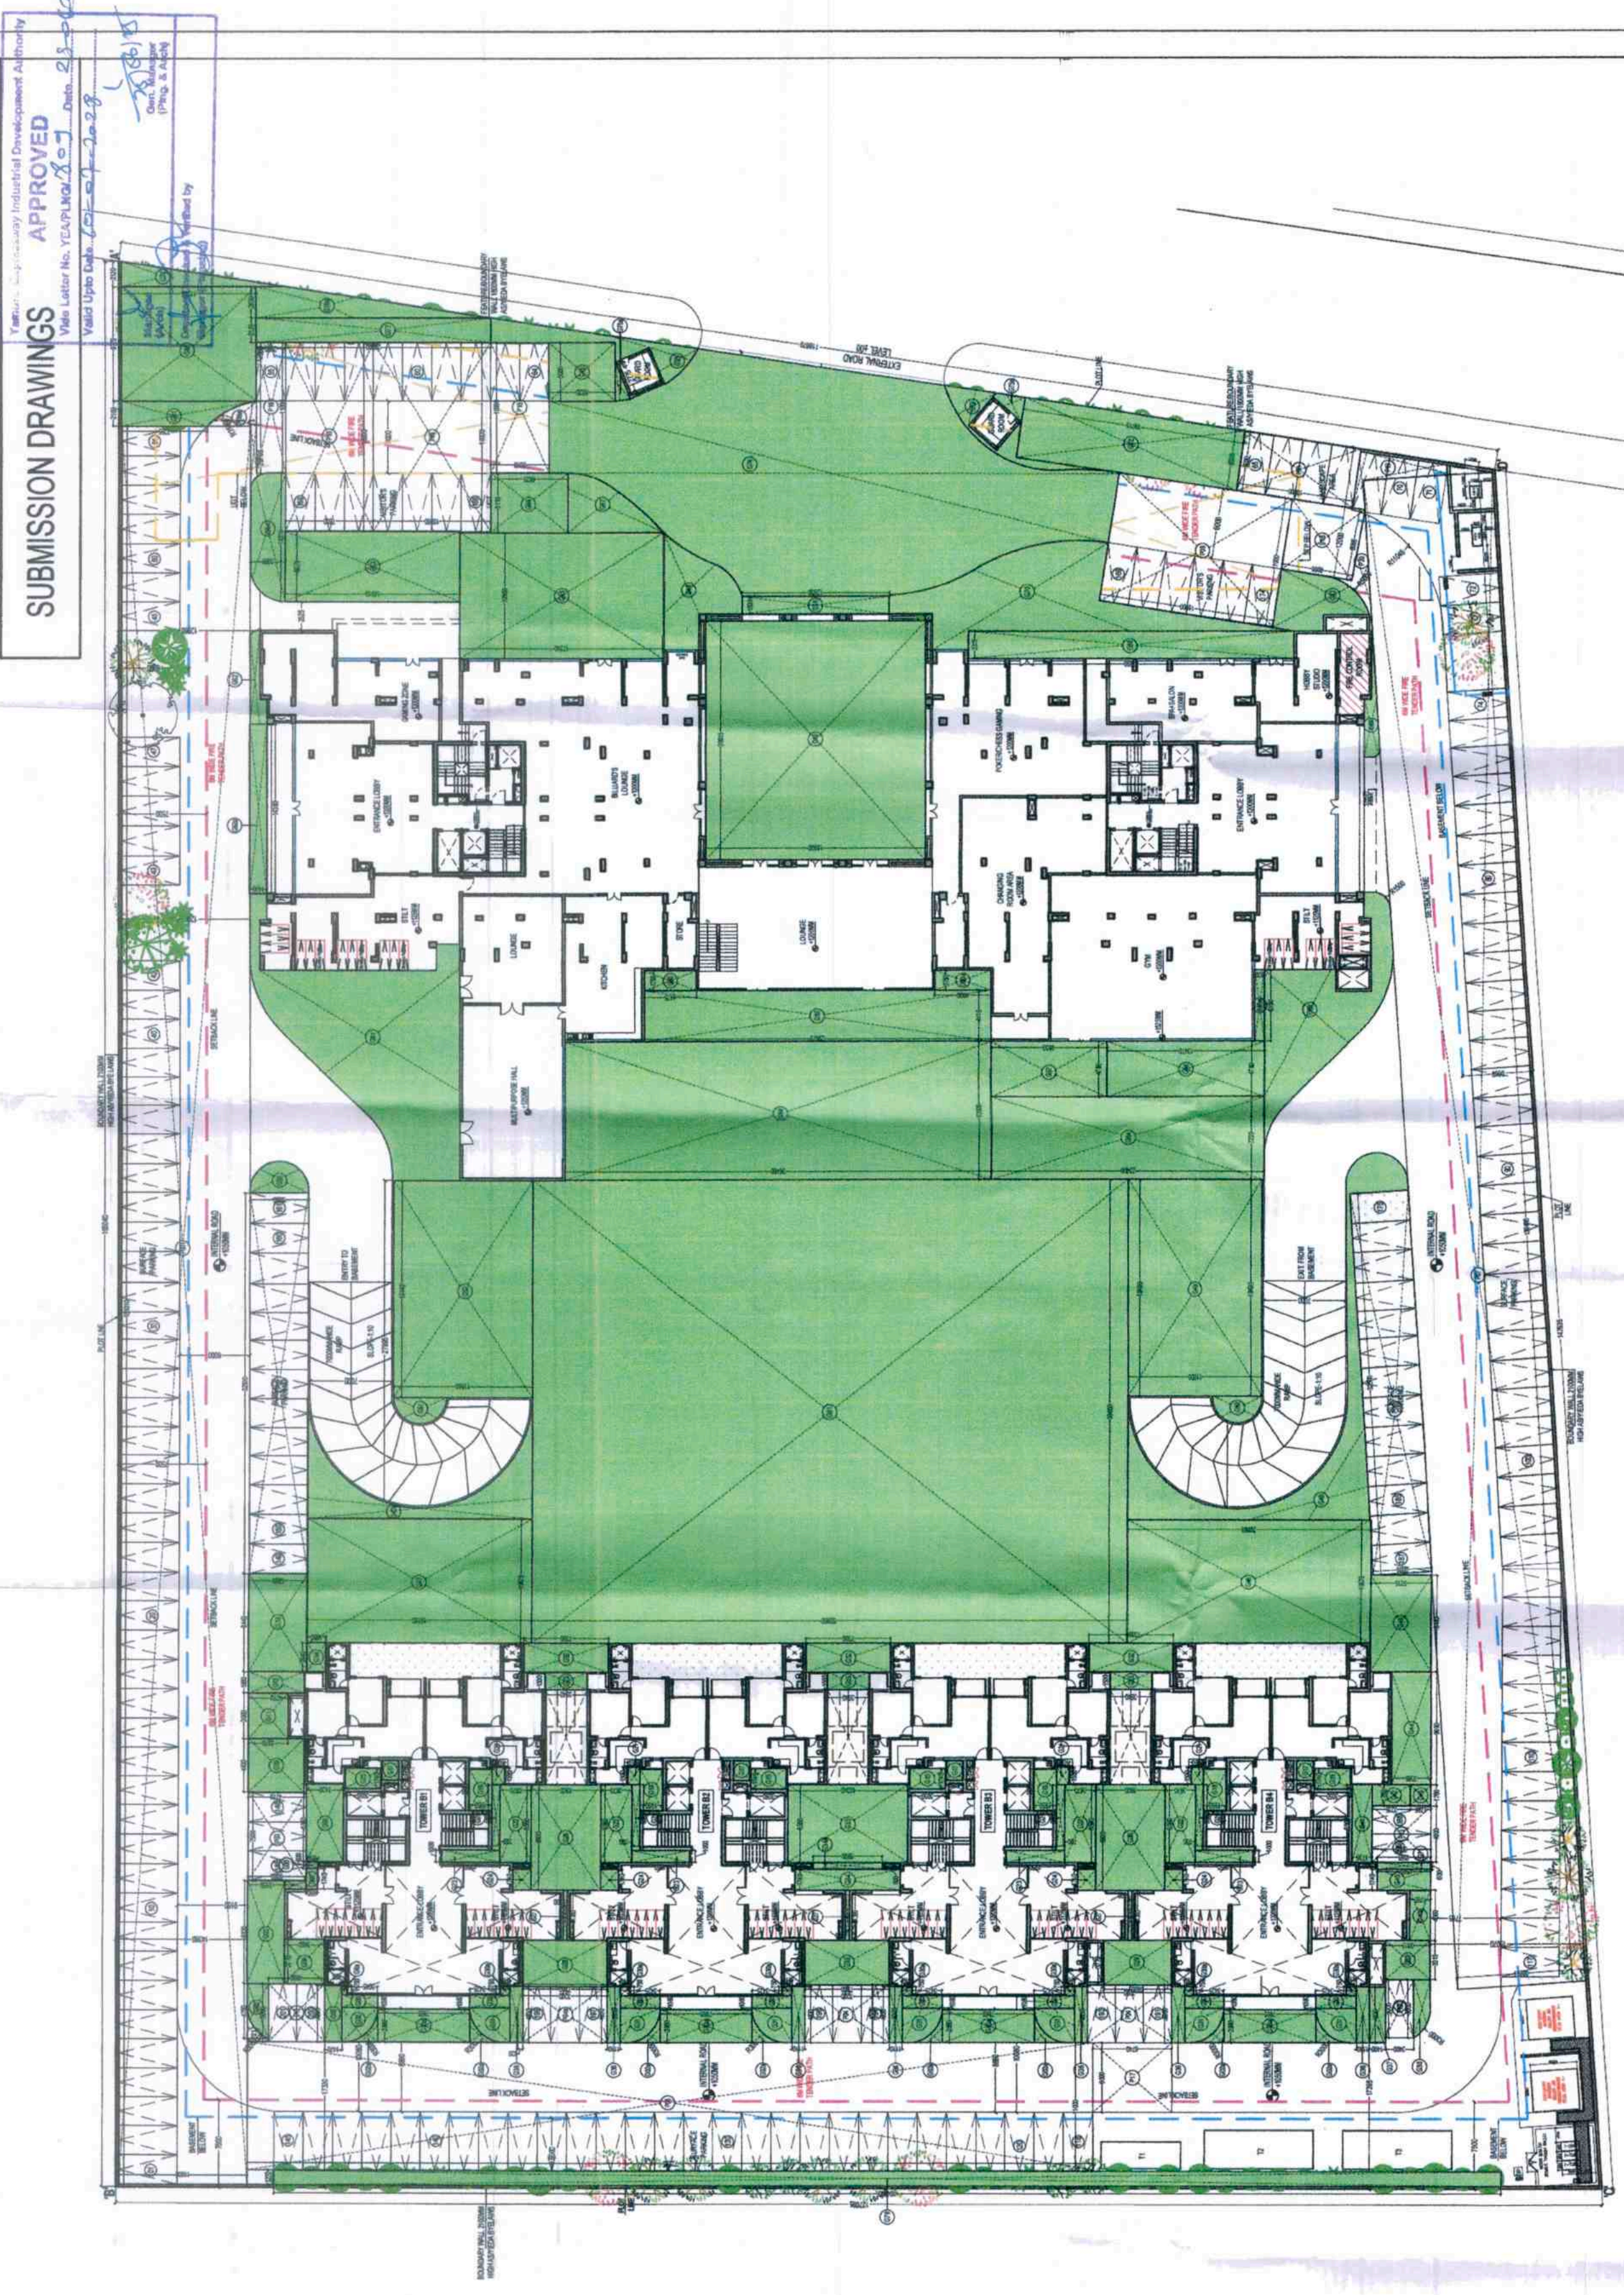

03 SITE PLAN @ STILT LVL
Scale: 1/400

PRINCIPAL ARCHITECT:
DESIGN FORUM INTERNATIONAL
K47, KALASH COLONY, NEW DELHI - 110048
PHONE NO. 011-46556000

ARCHITECTS SIGNATURE
VIKAS KUMAR
CA/2022/146770

OWNERS SIGNATURE
For IMPERIA STRUCTURES LTD.
Authorized Signatory

CLIENT:
IMPERIA STRUCTURES - LTD.

PROJECT:
THE SEPHYRA
IMPERIA HOUSING IN JAYPEE GREENS SPORTS CITY SDZ SECTOR - 25, VEIDA AREA

DRAWING TITLE:
SITE PLAN @ GREEN & PARKING AREA DIAGRAM

SCALE: NORTH AS MENTIONED
DATE: 23.06.2025
SHEET NO.: 03