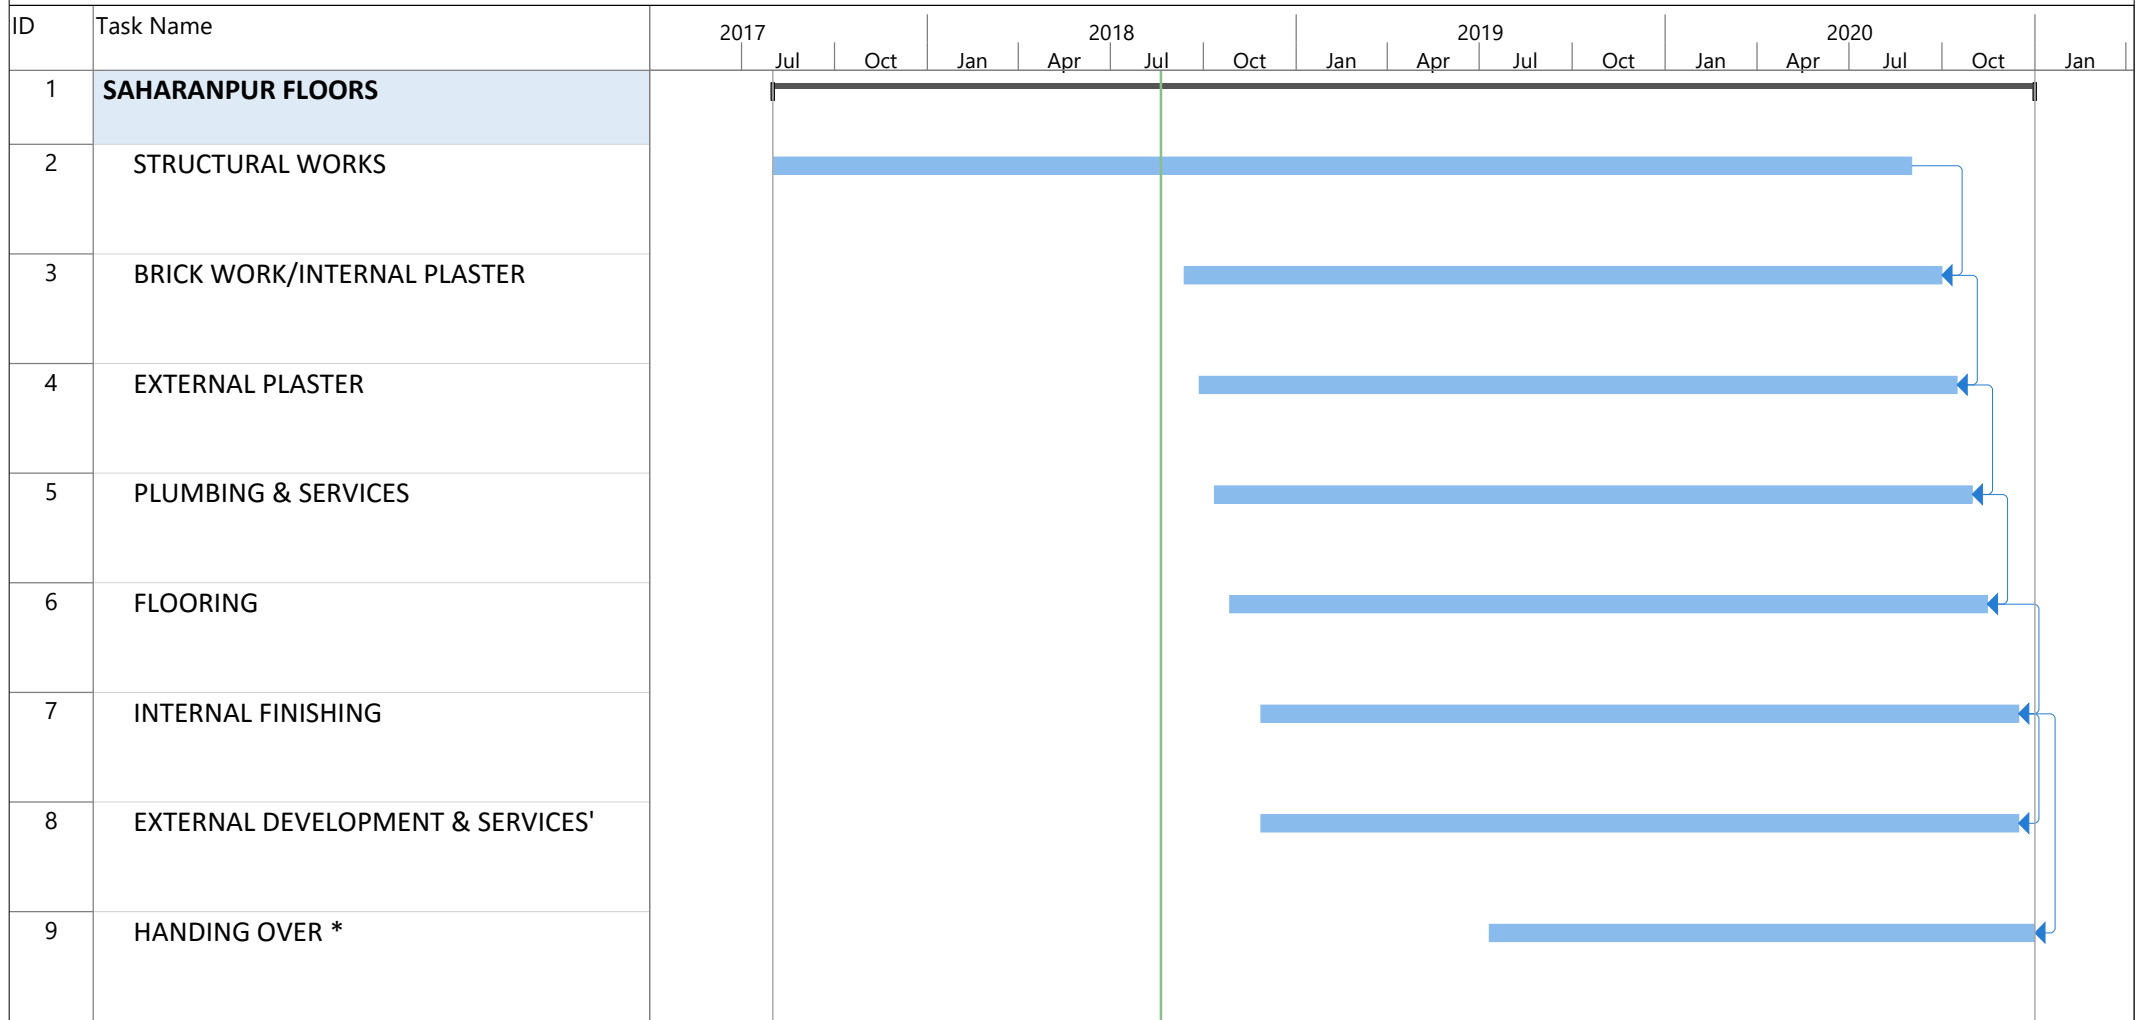

GANTT CHART - ELITE FLOORS SAHARANPUR - BALANCE WORK

* NOTE : Handing Over Works is Dependent and Proportional to the Interest/Response of the Allottee.