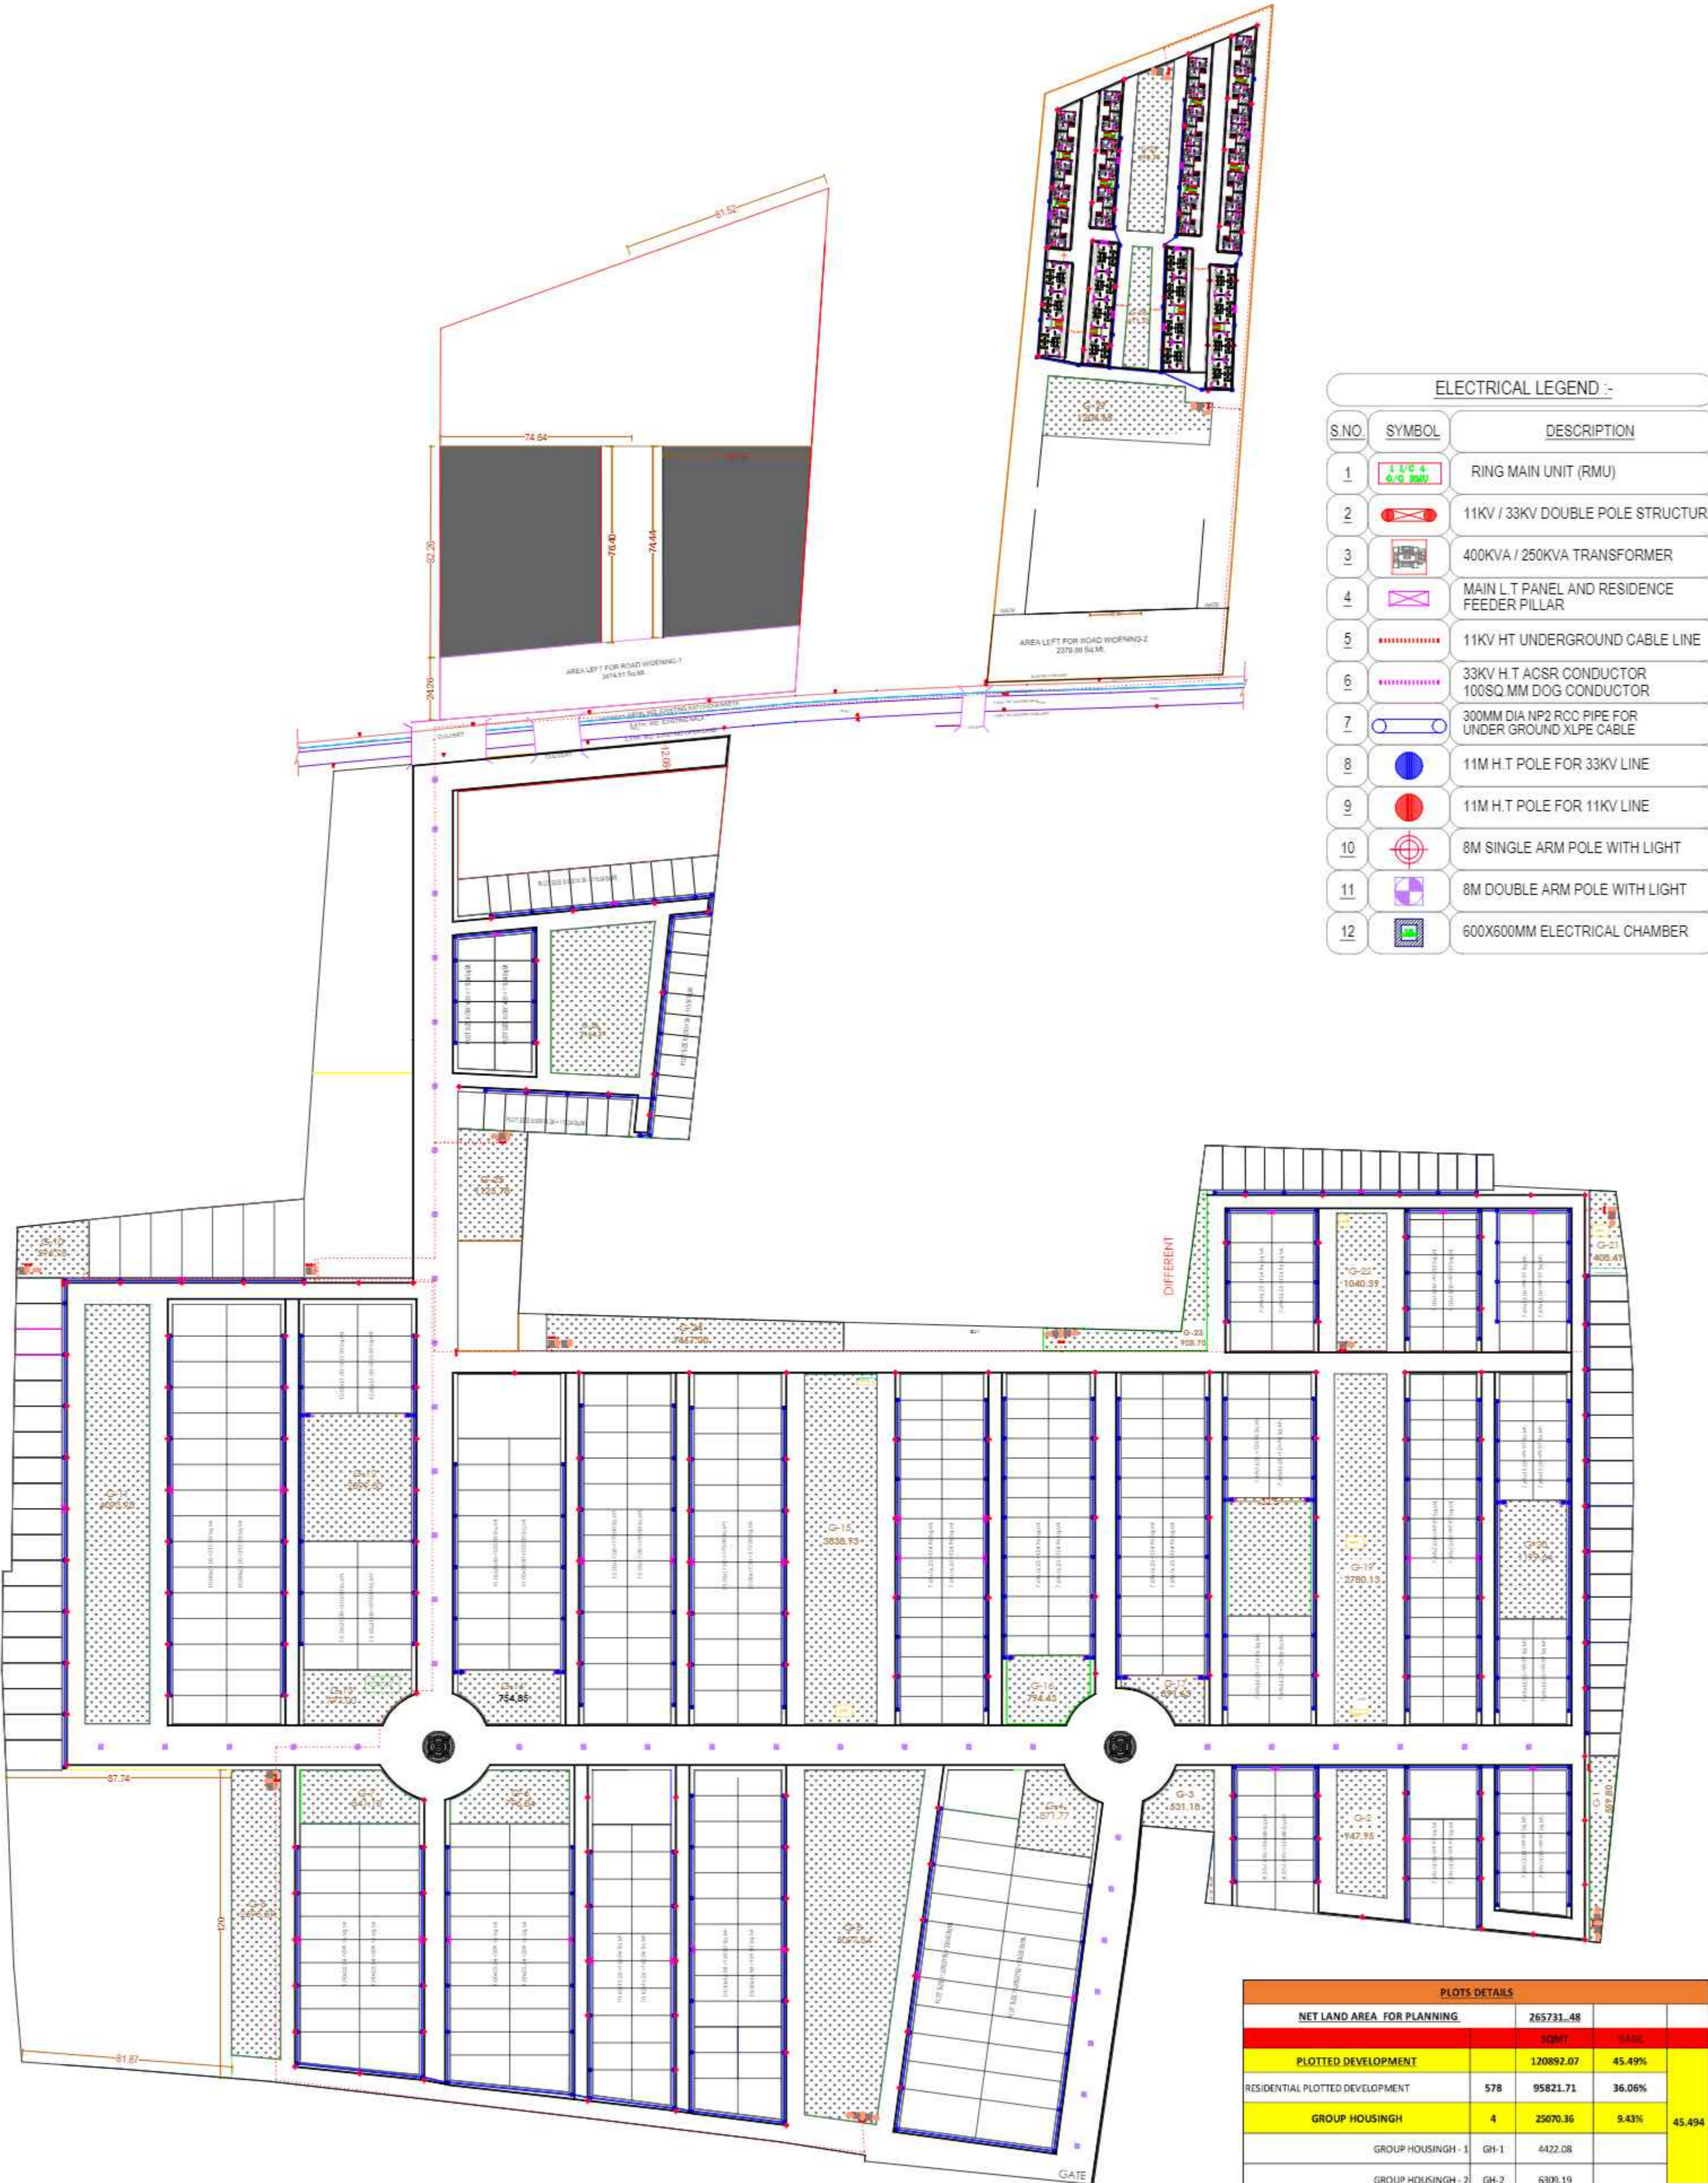

मथुरा-वृन्दावन विकास प्राधिकरण 99 वीं बोर्ड बैठक दिनांक 08.11.2023 के मद्द सख्या 5/99 पर आशिक संशोधन के साथ मानचित्र स्वीकृत किया गया।

SANCTION MAP NO. :- MVDA/LD/21-22/0725
DATE :- 04/08/2022

90 वीं बोर्ड बैठक मद्द सख्या 4/90,
22/07/2021 को सैद्धान्तिक स्वीकृति प्रदान की गयी

THIS DRAWING IS THE PROPERTY OF THE DCPL
AND SHALL NOT BE COPIED OR USED IN ANY
MANNER WITHOUT PRIOR PERMISSION.

REVISIONS OF DRAWINGS

MARK	DATE	DESCRIPTION

Note:- Building Bye-Laws 2008
(as Amended 2011,2016 & 2023) to be Followed

ARCHITECT CONSULTANT

DERA Consultants Pvt. Ltd.
30B, GEETA ENCLAVE, KRISHNA NAGAR, MATHURA
281004 Tel : +91-8909871654, Email : office@dera.co.in

PROJECT TITLE

PROPOSED LAYOUT "GOVIND VIHAR AWASIYA YOUNA
MAUZA JAINT ON KHASRA NO. 233, 236, 739MII,
741,743, 744MI,744MI,745,746,748MI,748MI,754MI,
754MI,767,771,772,774,775 TEH. & DISTT. MATHURA.

DRAWING TITLE

ELECTRICAL LINE LAYOUT PLAN

DWG NO.:-

MTR/GOVIND/LAYOUT/SERVICE_ 01

SCALE:- SHEET SIZE A1 SHEET NO.- 02/01

SURVEYOR:-

AUTHORIZED SIGNATORY OF ALL LAND OWNER:-

Mr. Ashutosh Singh CONSULTANT & SURVEYED BY:- SIGN

DERA CONSULTANT Pvt.Ltd SURVEY CHECKED BY:- SIGN

AE. SUNIL KUMAR AGRAWAL BOUNDARY DEMARKED & SAZRA SUPERIMPOSED BY:- SIGN

R.I. HARSWARUP GAUTAM SIGN

A.E. E.E. T.P.

SECRETARY VICE CHAIRMAN

ELECTRICAL LEGEND :-

S.NO.	SYMBOL	DESCRIPTION
1	[Symbol]	RING MAIN UNIT (RMU)
2	[Symbol]	11KV / 33KV DOUBLE POLE STRUCTURE
3	[Symbol]	400KVA / 250KVA TRANSFORMER
4	[Symbol]	MAIN L T PANEL AND RESIDENCE FEEDER PILLAR
5	[Symbol]	11KV HT UNDERGROUND CABLE LINE
6	[Symbol]	33KV H.T ACSR CONDUCTOR 100SQ.MM DCG CONDUCTOR
7	[Symbol]	300MM DIA NP2 RCC PIPE FOR UNDER GROUND XLPE CABLE
8	[Symbol]	11M H.T POLE FOR 33KV LINE
9	[Symbol]	11M H.T POLE FOR 11KV LINE
10	[Symbol]	8M SINGLE ARM POLE WITH LIGHT
11	[Symbol]	8M DOUBLE ARM POLE WITH LIGHT
12	[Symbol]	600X600MM ELECTRICAL CHAMBER

PLOTS DETAILS

NET LAND AREA FOR PLANNING	265731.48	
PLOTTED DEVELOPMENT	120892.07	45.49%
RESIDENTIAL PLOTTED DEVELOPMENT	578	95821.71 36.06%
GROUP HOUSING	4	25070.36 9.43%
GROUP HOUSING-1	GH-1	4422.08
GROUP HOUSING-2	GH-2	6309.19
GROUP HOUSING-3	GH-3	4402.78
GROUP HOUSING-4	GH-4	9936.31
ACADEMIC FACILITIES	5	8179.90 3.08%
LAND FOR INTER COLLEGE	1	4091.59
LAND FOR HIGH SCHOOL	1	2000.41
LAND FOR NURSERY SCHOOL -2	1	556.07
LAND FOR NURSERY SCHOOL -3	1	498.42
LAND FOR NURSING HOME	1	3321.41
COMMERCIAL AREA	3	12495.03 4.70%
COMMERCIAL-1	1	3521.30
COMMERCIAL-3	1	4000.45
COMMERCIAL-4	1	4973.28
CONVINIENT SHOP AREA	1	245.96 0.20%
CS-1	1	245.96
SALEABLE LAND AREA		
SALEABLE LAND AREA INCLUDING COMMERCIAL, RESIDENTIAL, NURSING HOME, SCHOOL, COLLEGE, CONVINIENT SHOPS, GROUP HOUSING		141812.96 53.37%