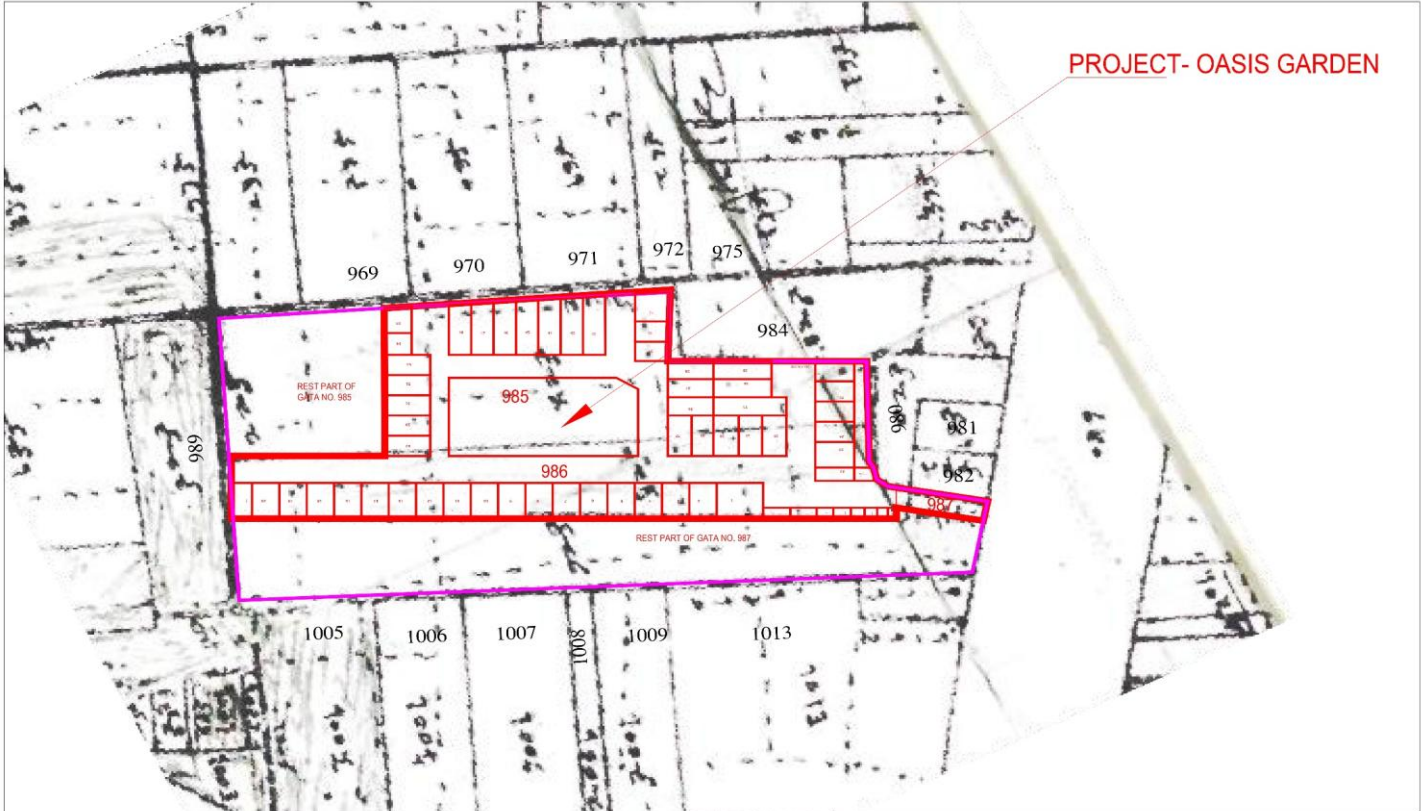

MOIN ARCHITECTS

Architect & Interior Designers
Shantipuram, Delapeer Bareilly (U.P.)

PROPOSED RESIDENTIAL LAYOUT PLAN
FOR MOHD HAMID S/O MOHD SIDDIQUI AND MOHD KHALID
S/O MOHD SIDDIQUI,
ADDRESS HOUSE NO.485, AKASHPURAM SIDDIQUE ENCLAVE BAREILLY,
SITE SITUATED AT KHASRA NO.985 (PART), 986 AND 987(PART),
VILLAGE - NARIYAWAL, BAREILLY.