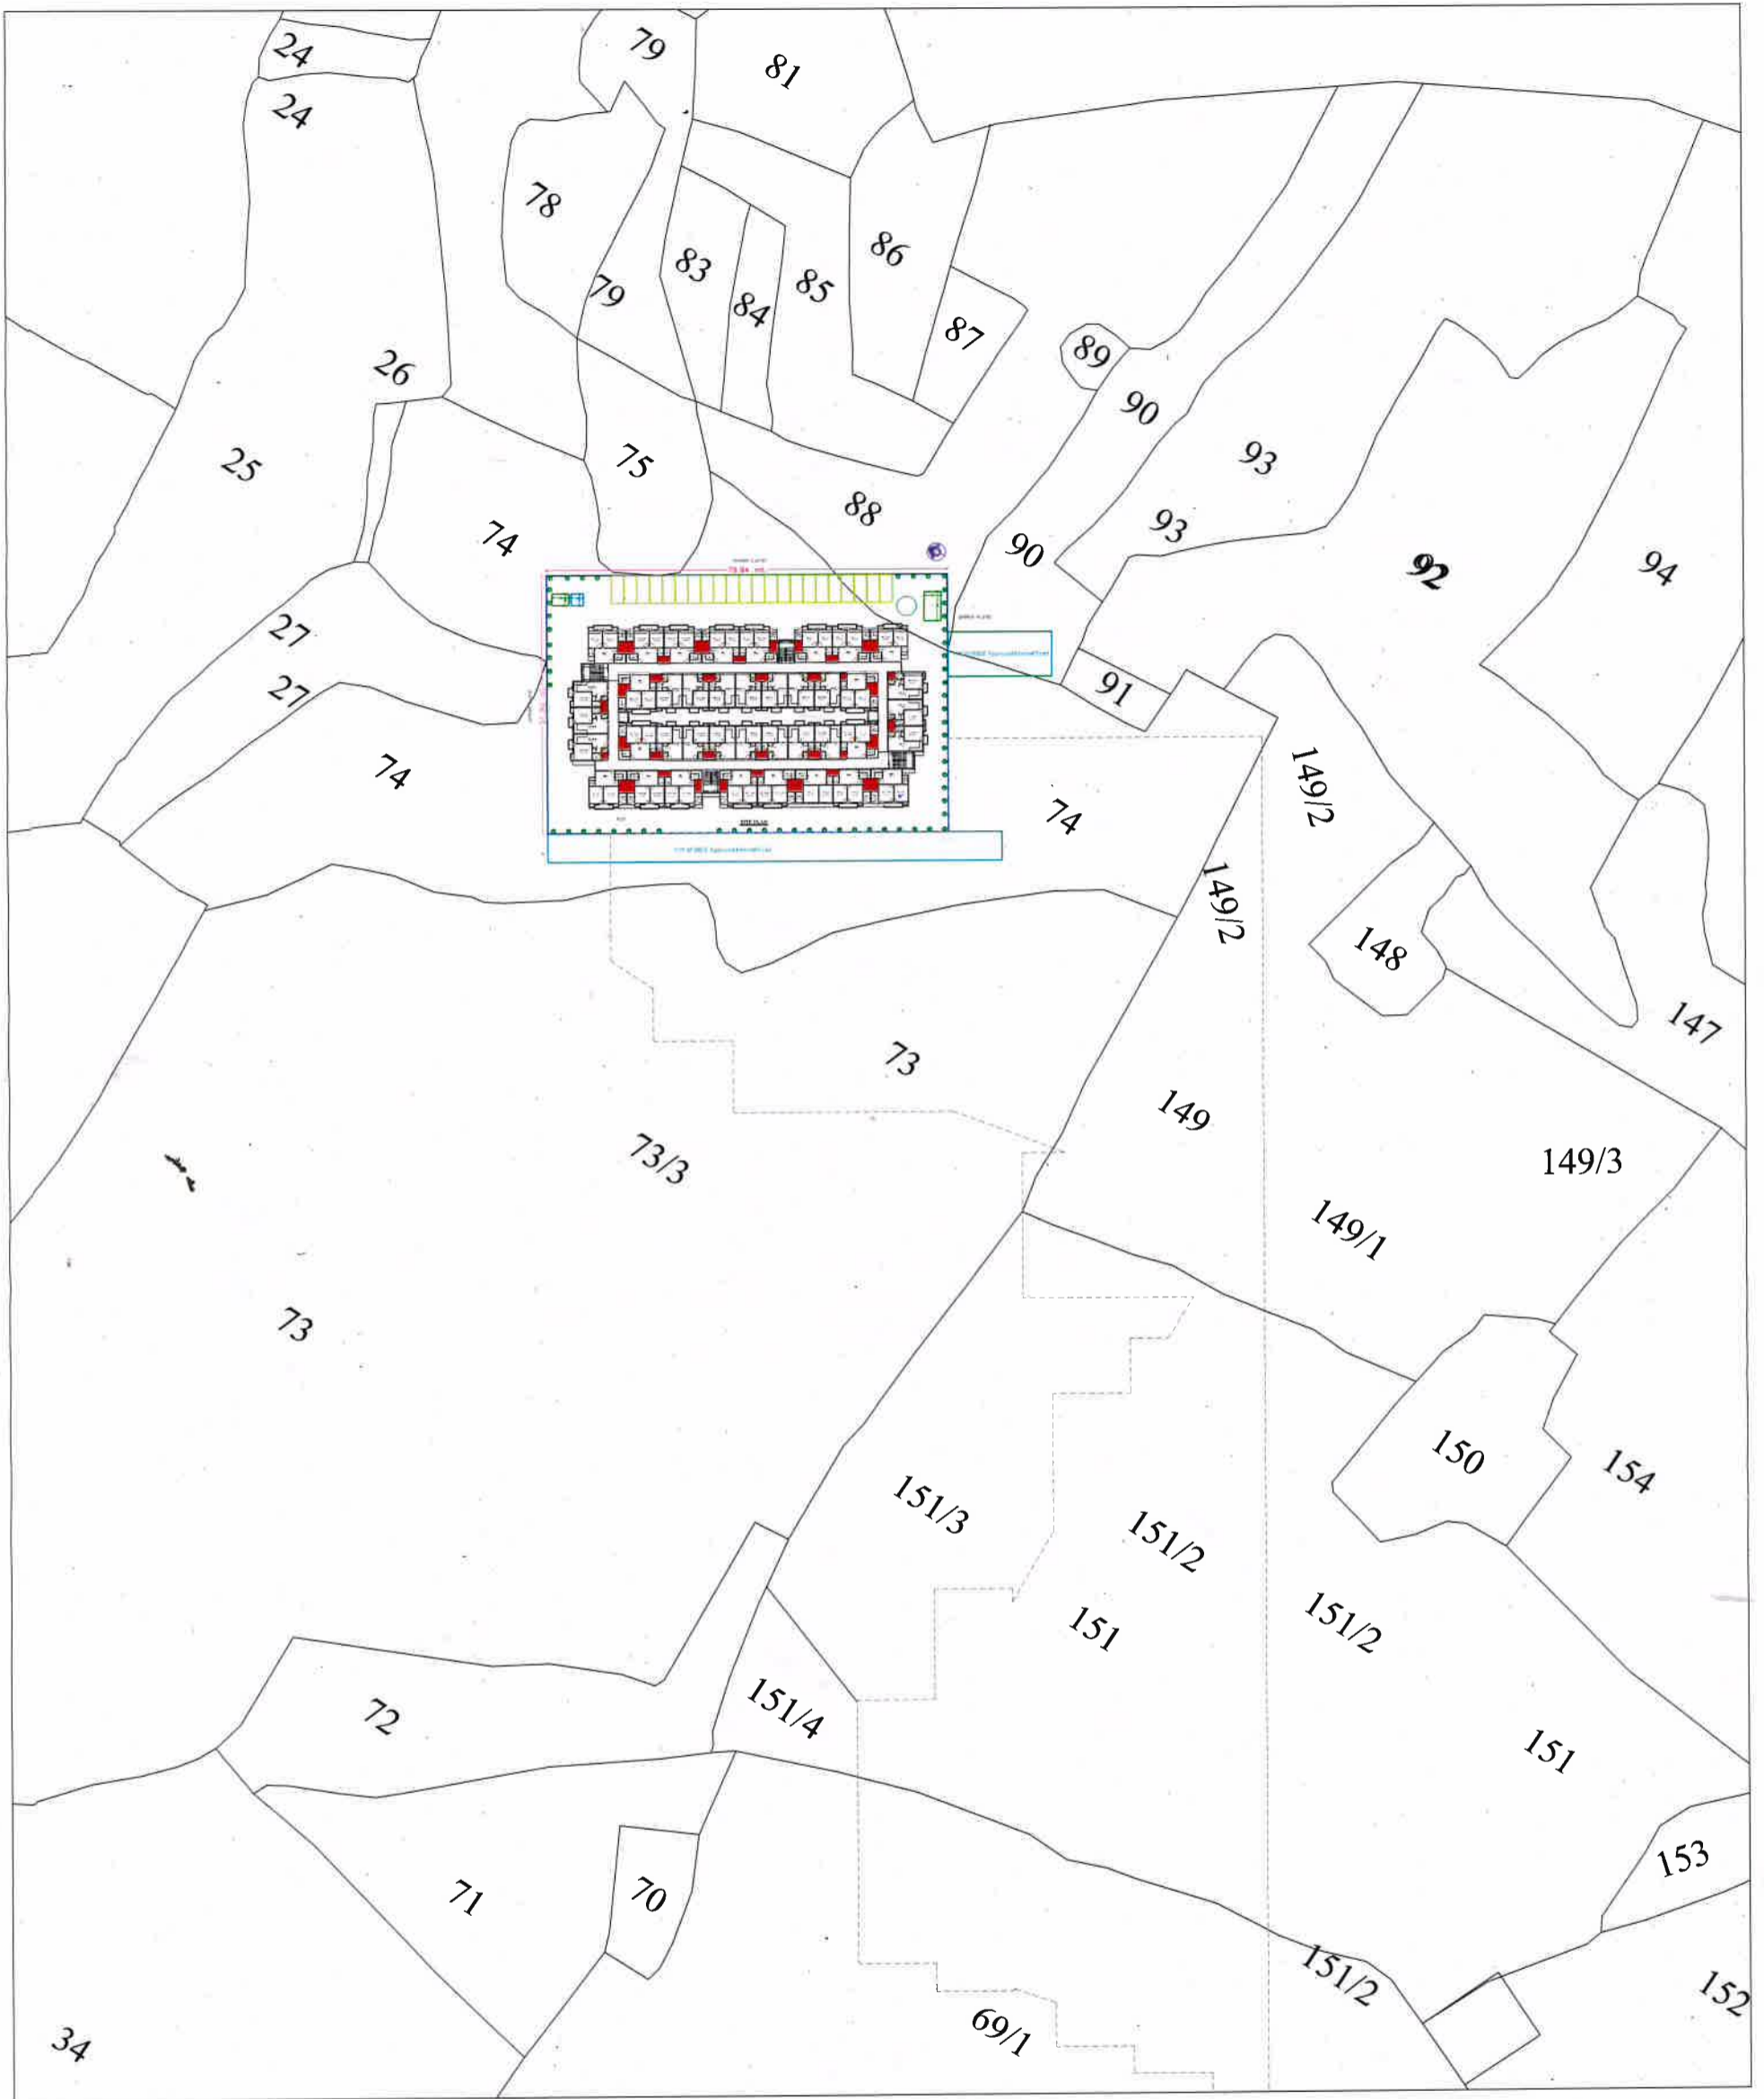

PART SAJARA PLAN OF KHASRA NO.- 74 & 88, VILLAGE YAQUT PUR, SHUING MASTER PLAN, (SCALE - NOT TO SCALE)

 सजय लाल तामर
 तहसील कोल (अलीगढ़)

**PART SAJARA PLAN OF KHASRA NO.- 74 & 88, VILLAGE YAQUT PUR,
TEHSIL KOIL, DIST.-ALIGARH, SHUING MASTER PLAN, (SCALE - NOT TO SCALE)**

Manish
Kumar
Srivastav

Digitally signed
by Manish Kumar
Srivastav
Date: 2025.11.16
12:13:00 +05'30'

Ar. Manish Kumar Srivastav
CA/2020/119044