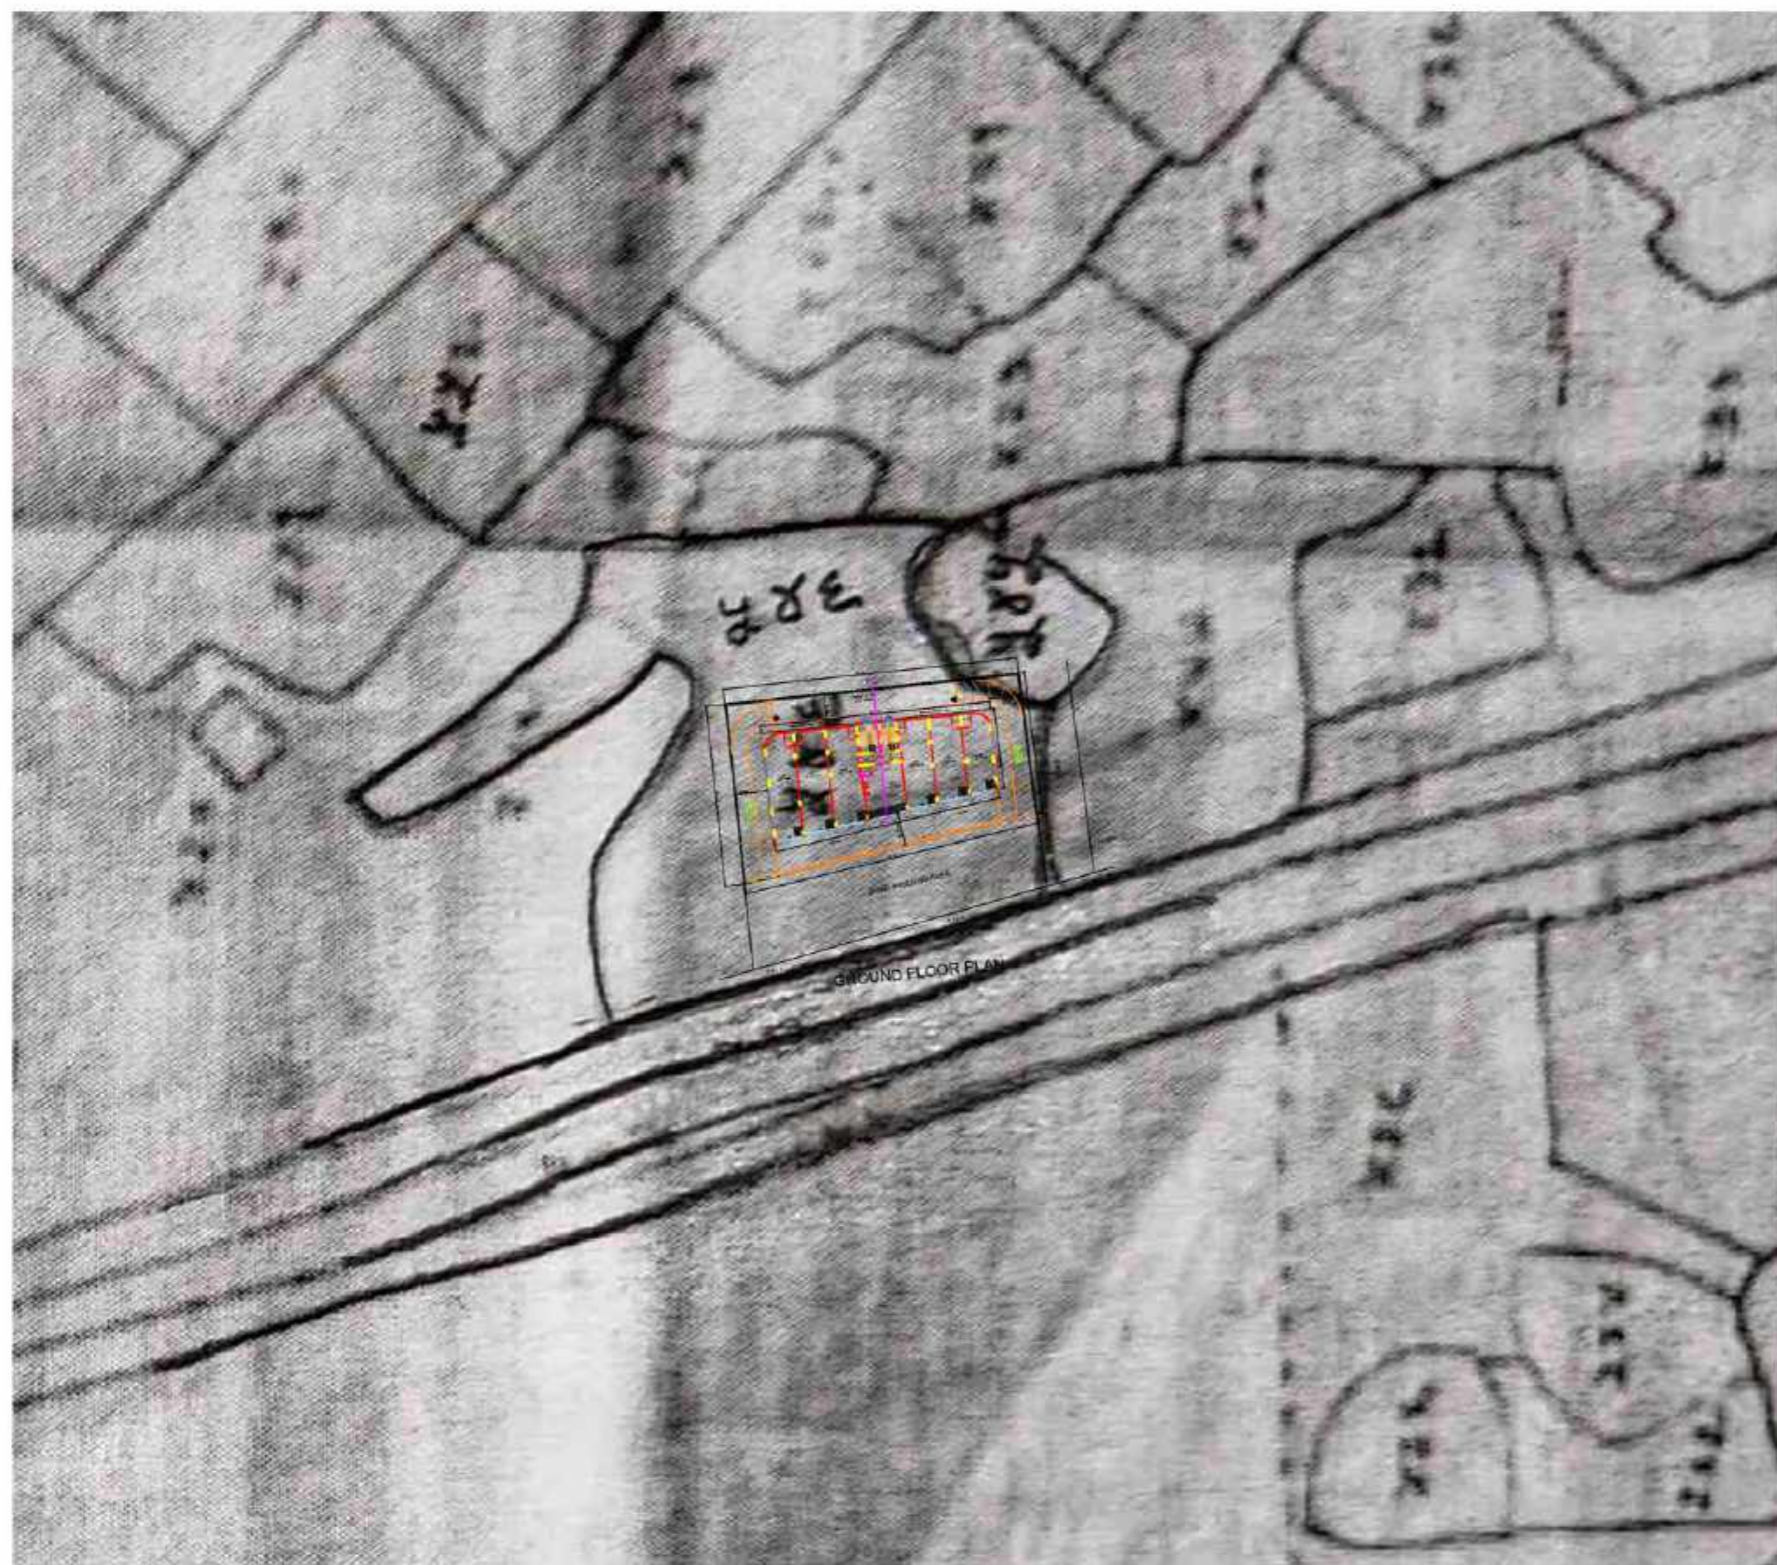

Project Title : PROPOSED PLAN OF INDUS CENTRAL DEVELOPED BY M/S INDUS VALLEY PROMOTERS LTD.
SITUATED AT PART OF KHASRA NO. 545 & 546 VILLAGE ROSHANPUR DORLI TEHSIL, SARDHANA DISTT. MEERUT.

SAJRA PLAN OF ROSHANPUR DORLI
SHOWING THE LOCATION OF SITE (N.T.S.)